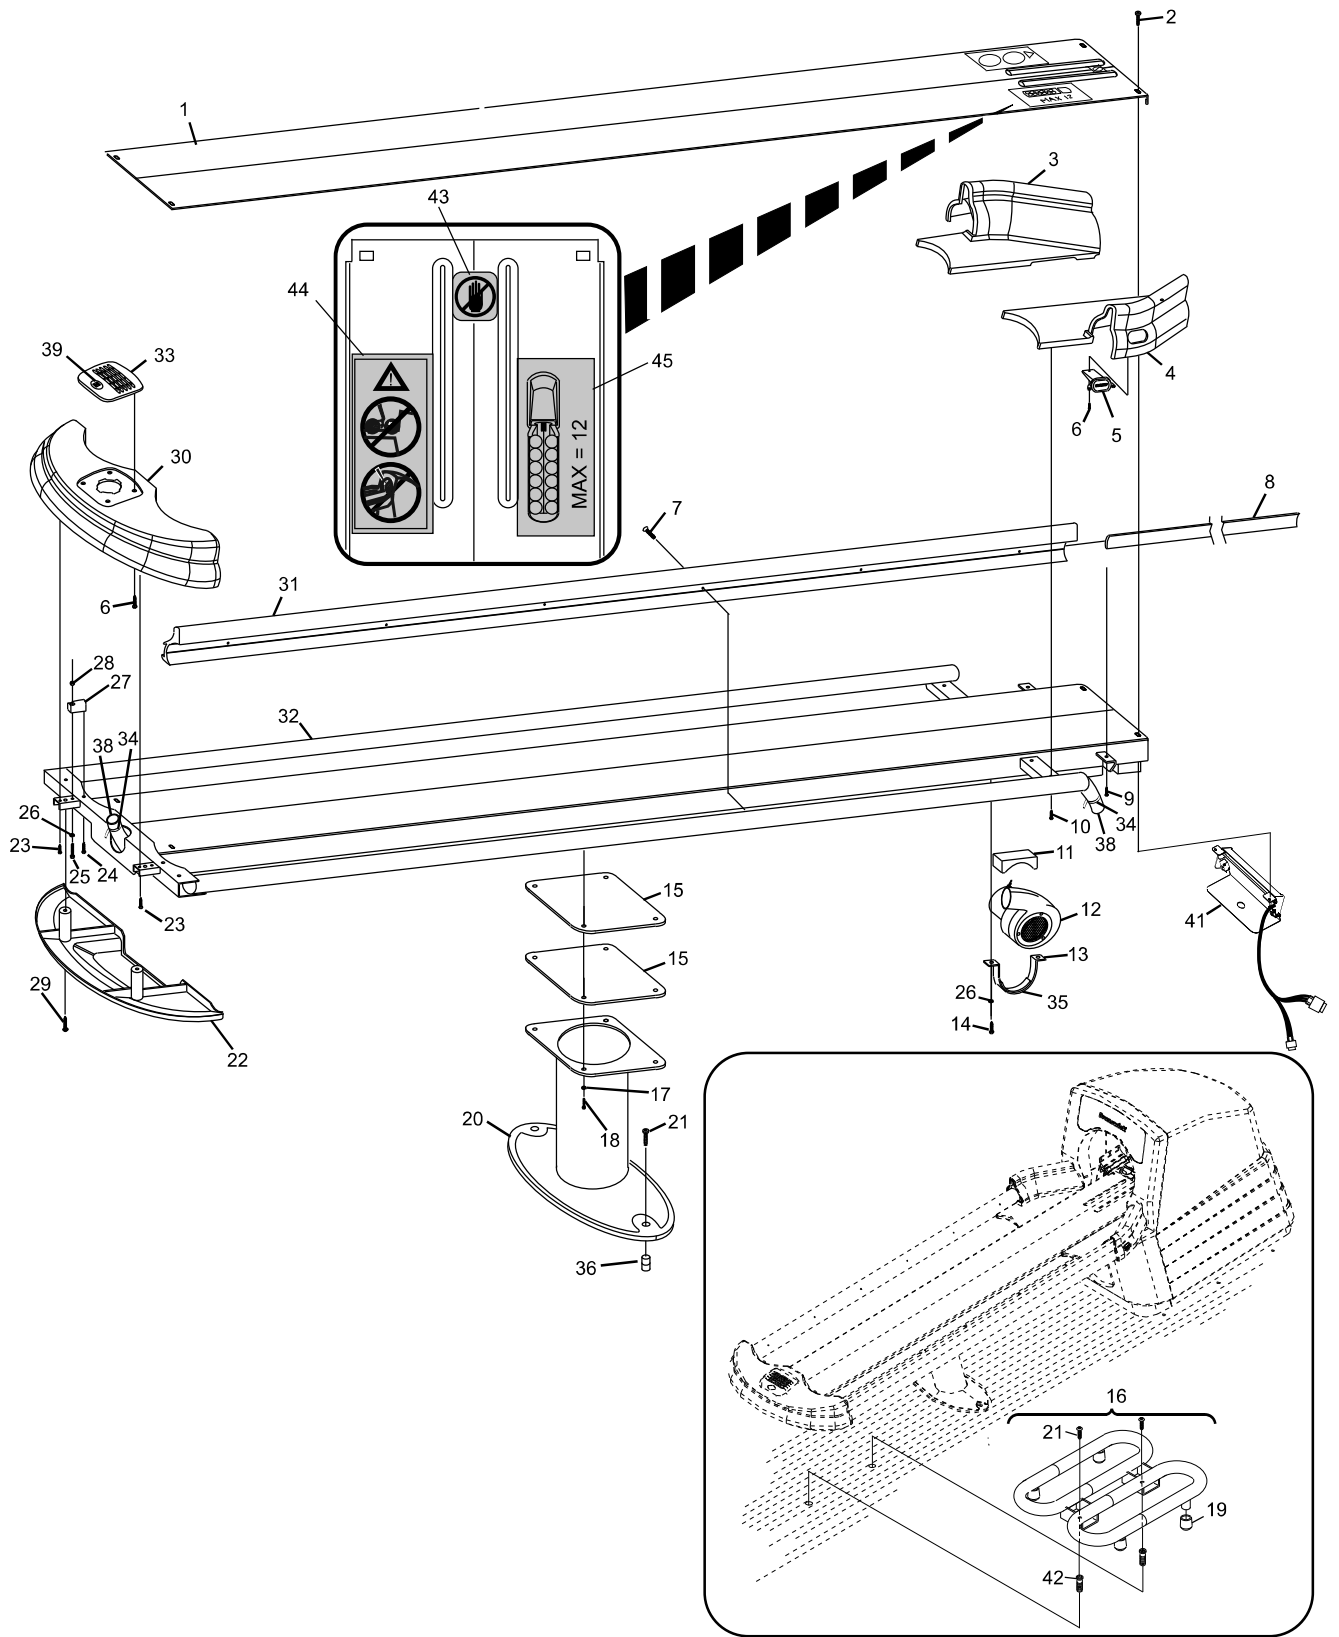

Frameworx Ball Return