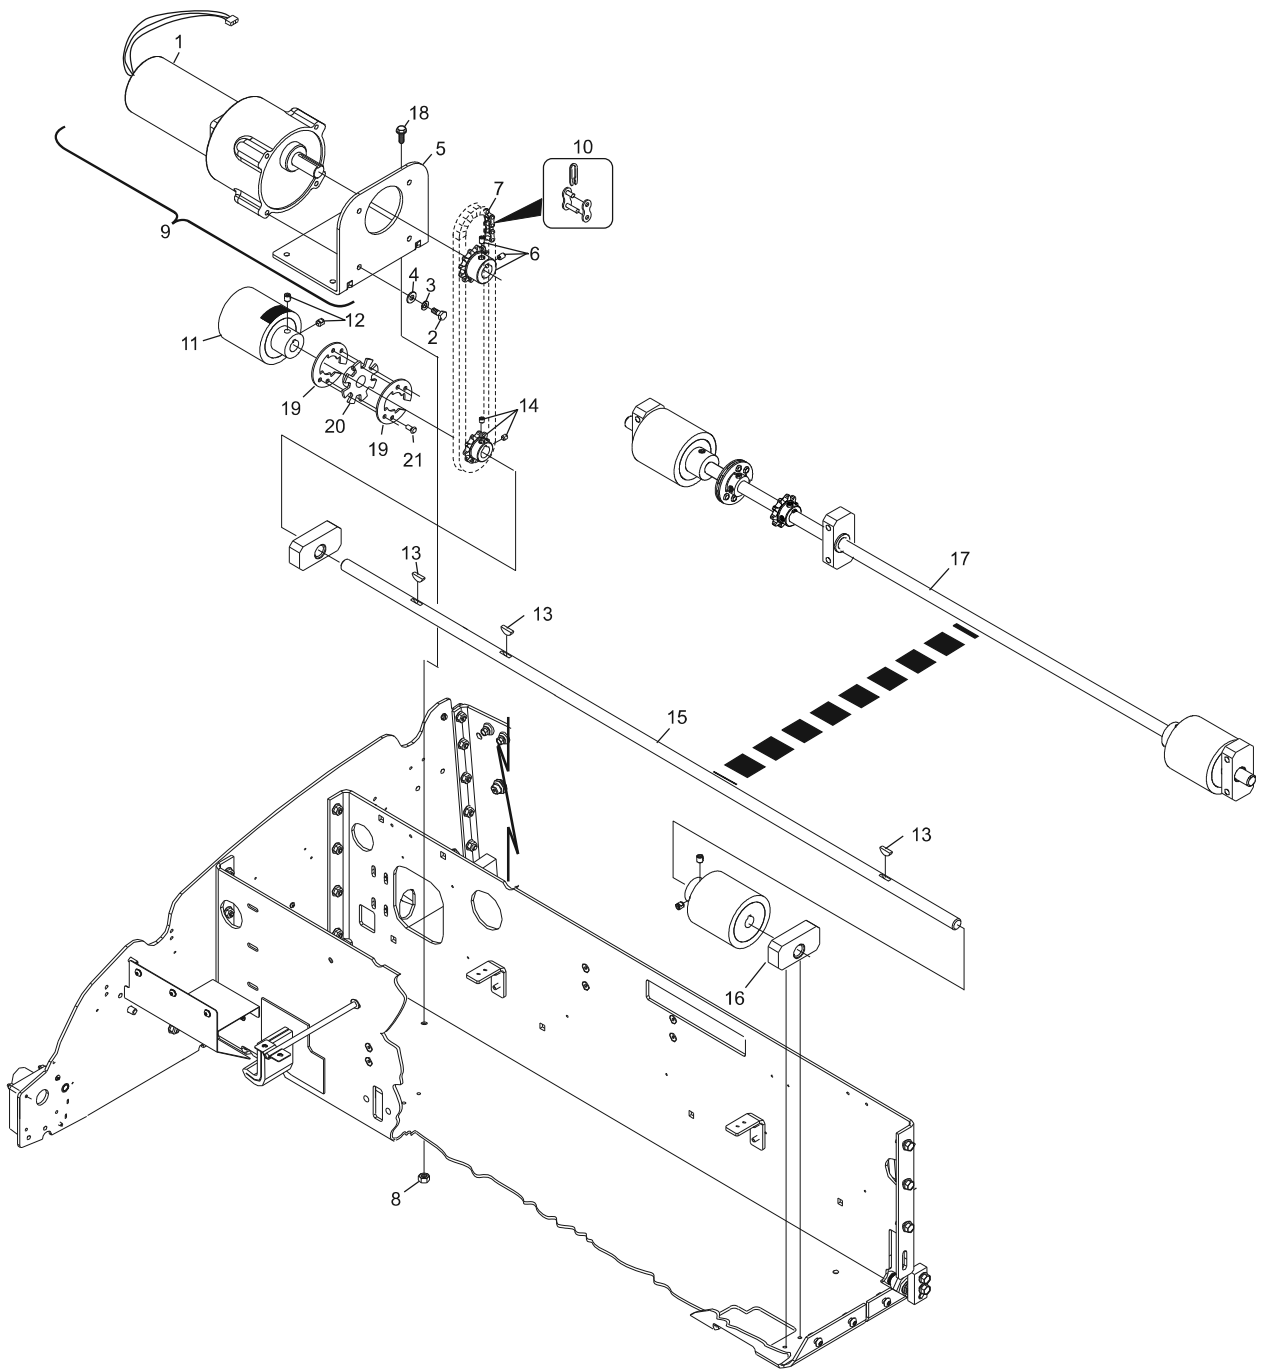

Index		
No.	Part No.	Description
1.	14-100766-000	Drive Motor w/Cable Assembly
2.	11-002033-015	Screw (1/4-28 - 5/8")
3.	11-195014-015	Lockwasher (1/4)
4.	11-190010-015	Flat Washer (1/4)
5.	14-100005-001	Motor Mount Bracket
6.	11-491103-000	Sprocket (12 tooth)
7.	11-601011-000	Roller Chain
8.	11-171504-000	Nut (1/4-20)
9.	14-100767-000	Drive Motor Assembly w/Bracket
10.	11-600001-000	Connecting Link (roller chain)
11.	14-100470-000	Drive Wheel Assembly (urethane)
12.	11-105452-000	Set Screw (5/16-24 x 3/8")
13.	11-050007-000	Woodruff Key
14.	11-491101-000	Sprocket (10 tooth)
15.	14-100015-000	Drive Shaft
16.	14-100026-000	Bearing Block (short shaft)
17.	14-101484-000	Drive Shaft Wheel Assembly
18.	11-010785-000	Screw (1/4-20 x 3/4")
19.	14-100584-000	Shield
20.	14-100073-000	Wheel Speed Sensor
21.	11-293010-000	Rivet

Traction Drive System

Traction Drive System