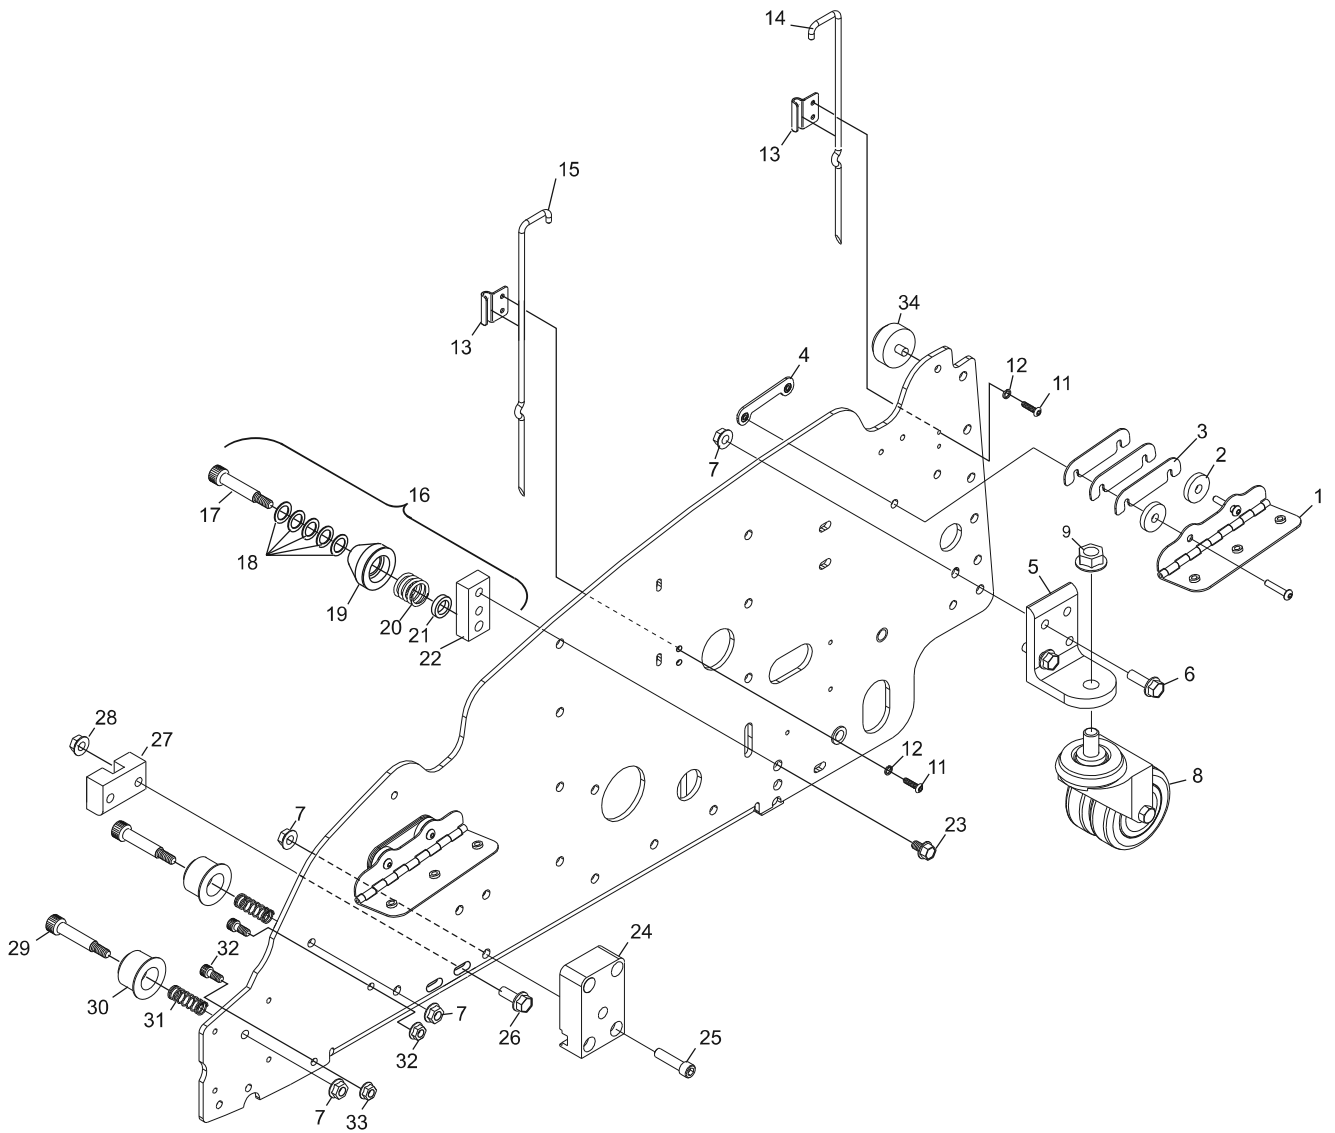

Index		
No.	Part No.	Description
1.	14-100123-000	Hinge
2.	11-192028-000	Spacer
3.	14-100373-000	Shim
4.	14-100312-000	Nut Plate Assembly - Cover Hinges
5.	14-100730-000	Caster Bracket
6.	11-010787-000	Hex Flange Head Screw (5/16-18 x 1")
7.	11-171501-000	Nut (5/16-18)
8.	14-100139-000	Swivel Caster (3" Dual Wheel)
9.	11-171505-015	Serrated Flange Nut (1/2-13)
10.	14-101701-000	L.H. Side Frame - Assembly
11.	11-006063-009	Button Head Socket Cap Screw (#8-32 x 1/2")
12.	11-199002-015	Lock Washer (#8)
13.	14-100876-000	Cover Pin Guide
14.	14-100875-001	Cover Pin - Rear
15.	14-100875-002	Cover Pin - Middle
16.	14-100036-000	Assembly - Guide Wheel
17.	11-106648-000	Shoulder Bolt (1/2 x 1.75")
18.	11-185281-000	Spacer (1/2 ID x 11/16 OD)
19.	14-100030-000	Guide Wheel
20.	11-581010-000	Compression Spring
21.	11-185279-000	Spacer
22.	14-100031-000	Mounting Block
23.	11-010783-000	Hex Serrated Flange Head Screw (5/16 x 18 x 34")
24.	14-100731-000	Wheel Mount
25.	11-005266-015	Socket Head Cap Screw (5/16-18 x 1-1/4")
26.	11-010784-000	Hex Serrated Flange Head Screw (1/4-20 x 1-1/4") Stainless Steel
27.	14-100953-000	V-Squeegee Guide Block
28.	11-171502-000	Nut 1/4-20 Stainless Steel
29.	11-106557-009	Socket Head Shoulder Bolt (5/16-18 X 3/8" X 1-3/4")
30.	14-100080-000	Duster Cloth Hub
31.	11-655059-000	Compression Spring
32.	11-005178-015	Socket Head Cap Screw (1/4-20 x 1/2")
33.	11-171504-000	Nut (1/4-20)
34.	11-650002-000	Bumper

MAX Left Side Frame

MAX Left Side Frame