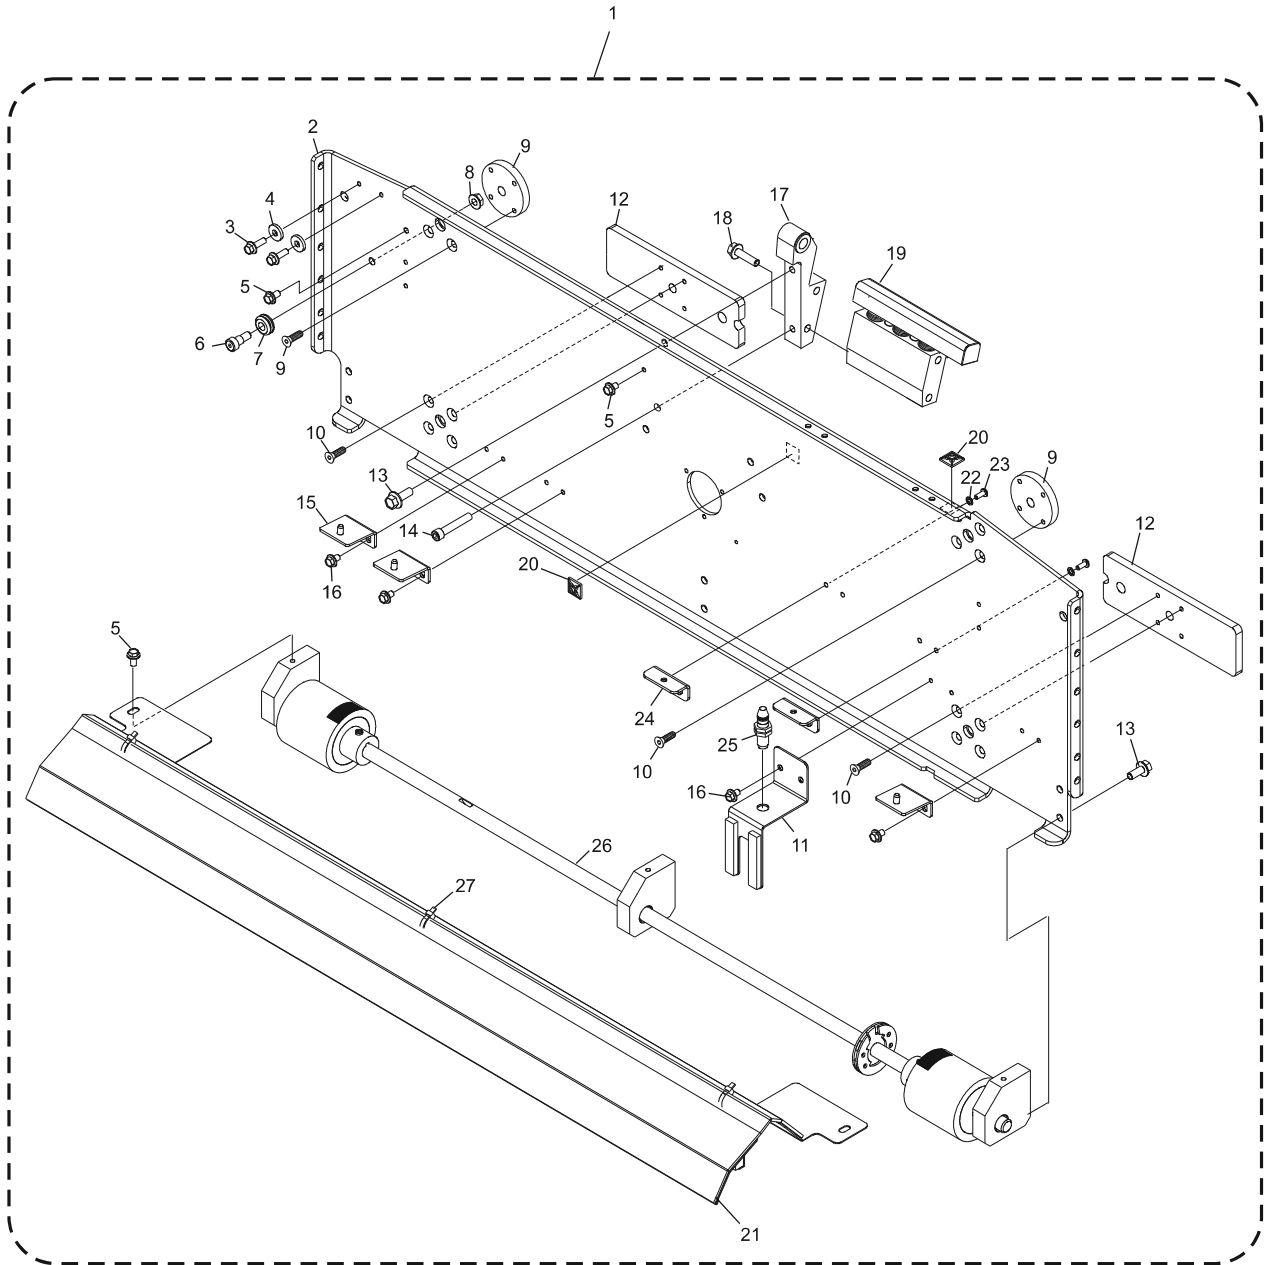

Index		
No.	Part No.	Description
1.	14-101703-000	Assembly - Rear Frame
2.	14-100713-000	Rear Frame - only
3.	11-010785-000	Hex Serrated Flange Head Screw (1/4-20 x 3/4")
4.	11-652054-000	Rubber Washer (1/4 ID x 3/4 O.D.)
5.	11-010782-000	Hex Serrated Flange Head Screw (1/4-20 x 1/2")
6.	11-106650-000	Socket Head Shoulder Screw (5/16-18 x 3/8" x 3/8")
7.	11-651033-000	Grommet (.375 I.D. x .875 O.D.)
8.	11-171501-000	Nut (5/16-18)
9.	14-100069-000	Caster Mount Plate
10.	11-007180-015	Screw Flat Head Socket Cap (1/4-20 x 3/4")
11.	14-100541-000	Speed Sensor w/Foam, Bracket
12.	14-100959-000	Lower Caster Mount Plate
13.	11-010783-000	Screw Hex Serrated Flange Head (5/16-18 x 3/4")
14.	11-005272-015	Screw Socket Head Cap (5/16-18 x 2")
15.	14-100439-000	Lower, Tank Support Bracket
16.	14-100254-000	Assembly - Speed Sensor w/Cable
17.	14-100134-001	Hinge Bracket R.H. Handle
18.	11-010789-000	Hex Flange Head Screw (5/16-18 x 1-1/4")
19.	14-100543-000	Assembly - Over Travel Block
20.	11-603131-000	Cable Tie Mount
21.	14-100434-000	Assembly - Buffer Brush Shield w/Felt
22.	11-199003-015	Lock Washer (#10)
23.	11-006118-015	Button Head Socket Cap Screw (10-32 x 1/2")
24.	14-100752-000	Battery Tray Bracket
25.	14-100254-000	Assembly - Speed Sensor w/Cable
26.	14-100499-000	Assembly - Rear Shaft Wheels, Urethane
27.	11-603105-000	Cable Tie (7.25" x .19")

MAX Rear Frame

MAX Rear Frame