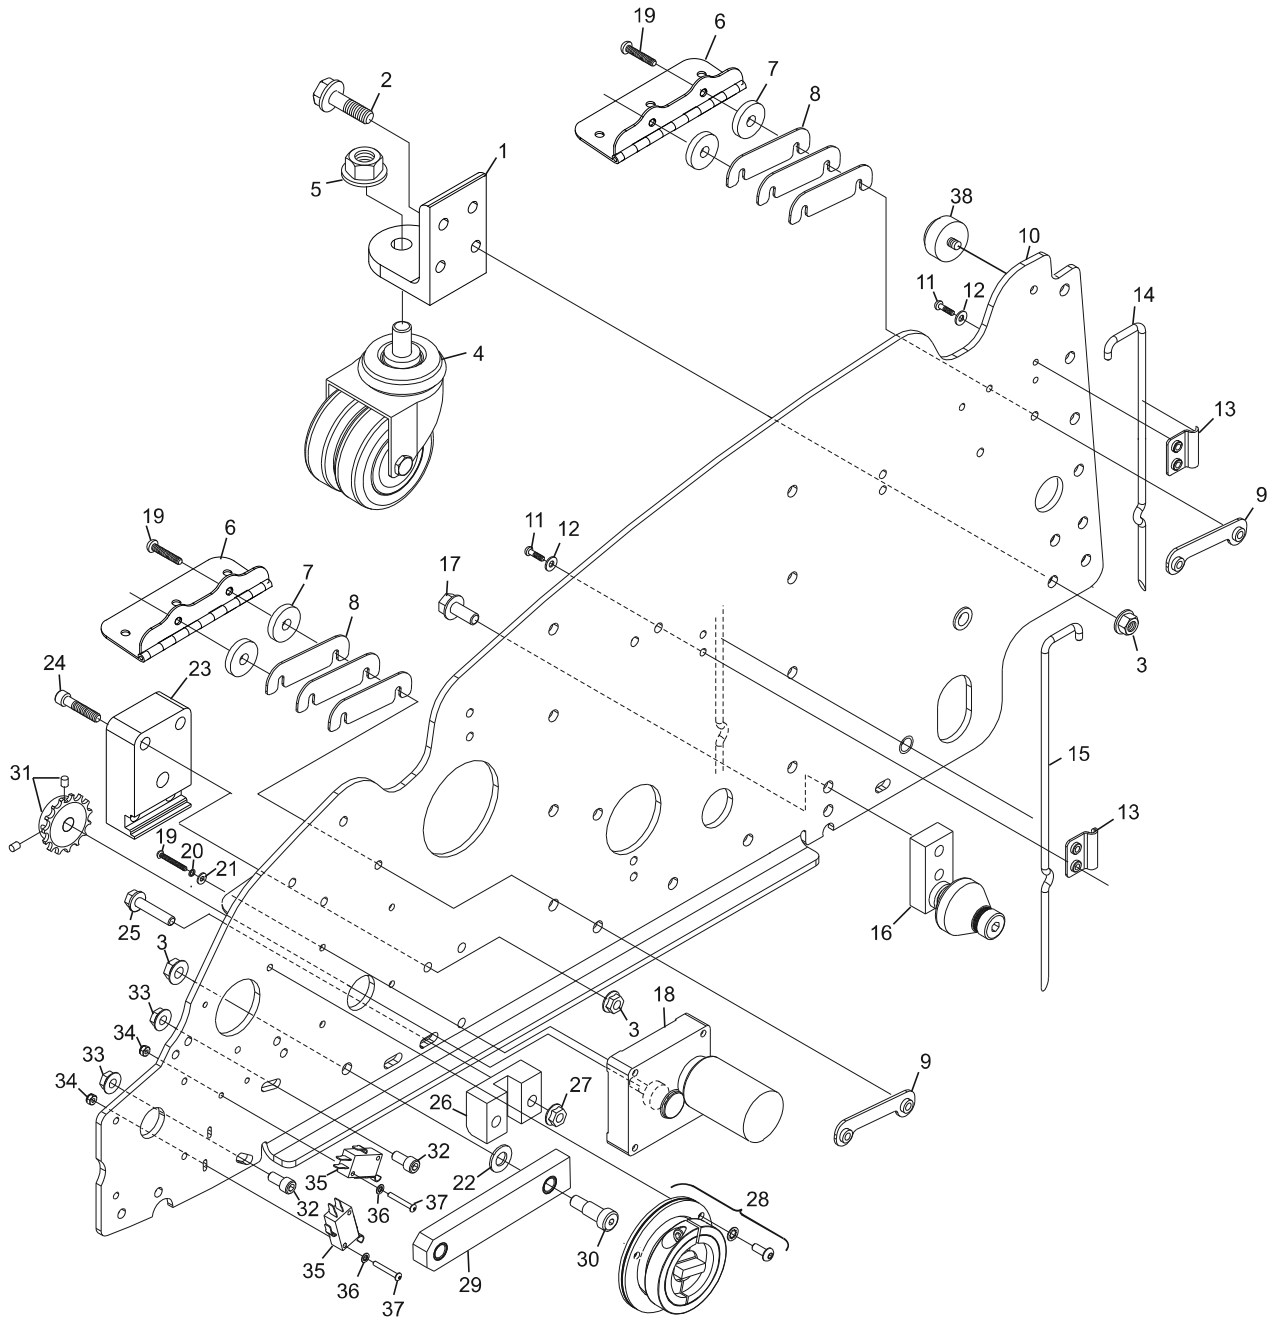

Index		
No.	Part No.	Description
1.	14-100730-000	Caster Bracket
2.	11-010787-000	Hex Flange Head Screw (5/16-18 x 1")
3.	11-171501-000	Nut (5/16-18)
4.	14-100139-000	Swivel Caster (3" Dual Wheel)
5.	11-171505-015	Serrated Flange Nut (1/2-13)
6.	14-100123-000	Hinge
7.	11-192028-000	Spacer
8.	14-100373-000	Shim
9.	14-100312-000	Nut Plate Assembly - Cover Hinges
10.	14-100712-000	Side Frame - R.H.
11.	11-006063-009	Button Head Socket Cap Screw (#8-32 x 1/2")
12.	11-199002-015	Lock Washer (#8)
13.	14-100876-000	Cover Pin Guide
14.	14-100875-001	Cover Pin - Rear
15.	14-100875-002	Cover Pin - Middle
16.	14-100036-000	Assembly - Guide Wheel
17.	11-010783-000	Hex Serrated Flange Head Screw (5/16 x 18 x 3/4")
18.	14-100724-005	Assembly - Gear Motor w/Connector
19.	11-006125-000	Button Head Socket Cap Screw (#8-32 x 1")
20.	11-195010-015	Lock Washer (#10)
21.	11-190006-015	Flat Washer (#10)
22.	11-191752-000	Washer
23.	14-100731-000	Wheel Mount
24.	11-005266-015	Socket Head Cap Screw (5/16-18 x 1-1/4")
25.	11-010784-000	Hex Serrated Flange Head Screw (1/4-20 x 1-1/4") Stainless Steel
26.	14-100953-000	V-Squeegee Guide Block
27.	11-171502-000	Nut 1/4-20 Stainless Steel
28.	14-100364-000	Assembly - Friction Clutch w/Hardware
29.	14-100084-000	Pivot Arm
30.	11-106650-000	Socket Head Shoulder Screw (5/16-18 x 3/8" x 5/8")
31.	11-491104-000	Sprocket - 23 Tooth w/Set Screws
32.	11-005178-015	Screw Socket Head Cap (1/4-20 x 1/2")
33.	11-171504-000	Nut (1/4-20)
34.	11-170000-015	Nut (#4-40) Locknut
35.	11-616025-000	Switch - Duster Cloth Start/Stop
36.	11-199000-015	Lockwasher (#4)
37.	11-010783-000	Hex Serrated Flange Head Screw (5/16-18 x 3/4")
38.	11-650002-000	Bumper

MAX Right Side Frame

MAX Right Side Frame