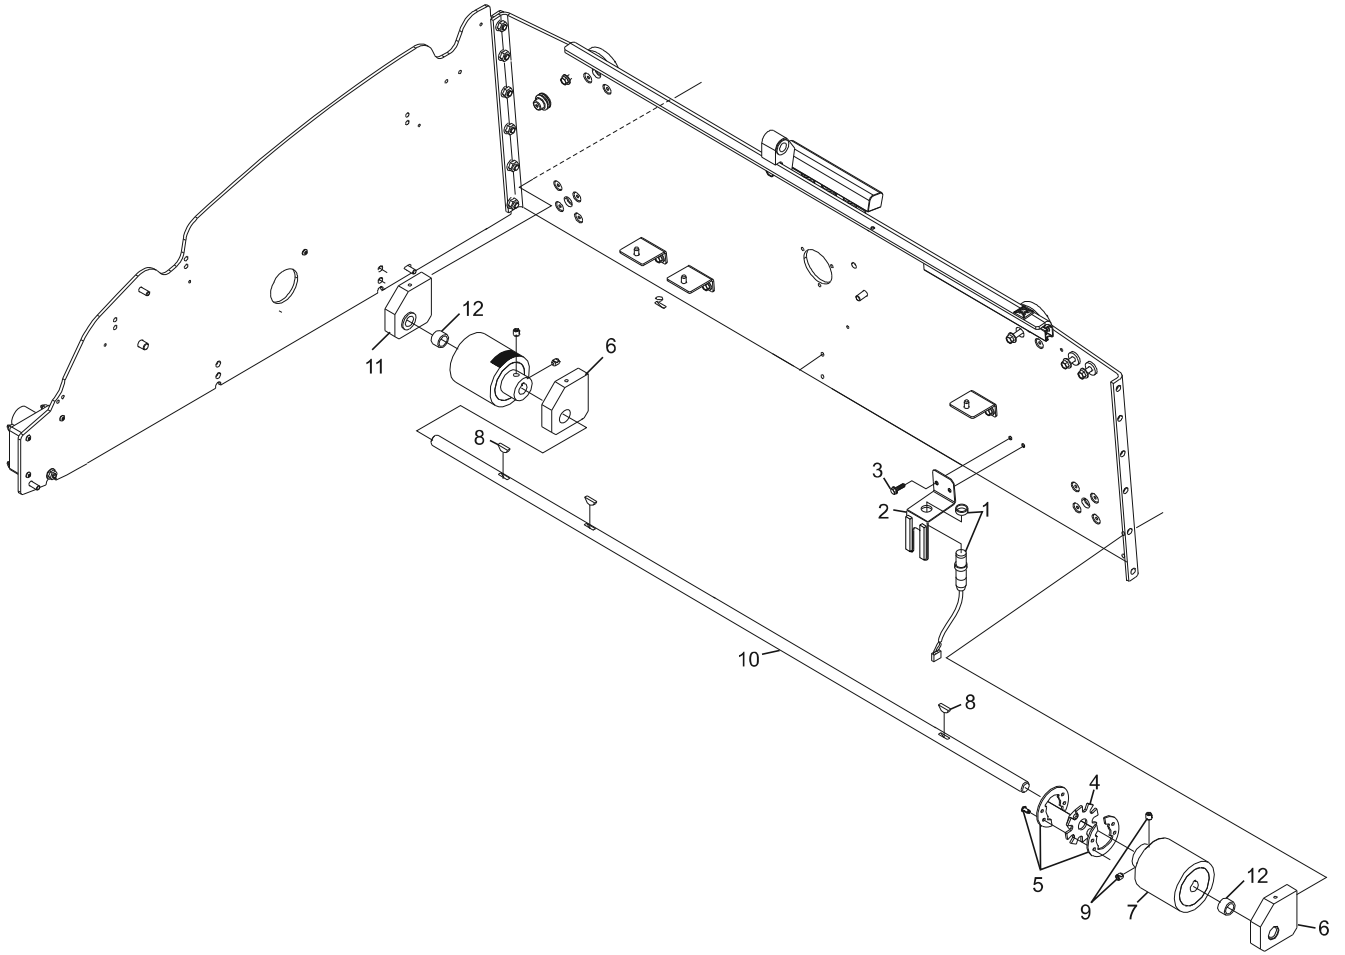

<b>Index</b>		
<b>No.</b>	<b>Part No.</b>	<b>Description</b>
1.	14-100254-000	Speed Sensor Assembly
2.	14-100541-000	Speed Sensor Bracket
3.	11-010790-000	Hex Head Serrated Flange Screw (1/4-20 x 3/8")
4.	14-100073-000	Position Sensor Wheel Assembly
5.	14-860225-000	Distance Encoder Sprocket Shield
6.	14-100059-001	Bearing Block (left hand)
7.	14-100470-000	Drive Wheel Assembly
8.	11-050007-000	Woodruff Key (3/16 x 3/4)
9.	11-105452-000	Set Screw (5/16-24 x 3/8")
10.	14-100015-000	Drive Shaft
11.	14-100059-002	Bearing Block (right hand)
12.	11-420144-000	Bearing Sleeve (5/8 ID x 13/16 OD)

## Rear Distance Shaft

### Rear Distance Shaft