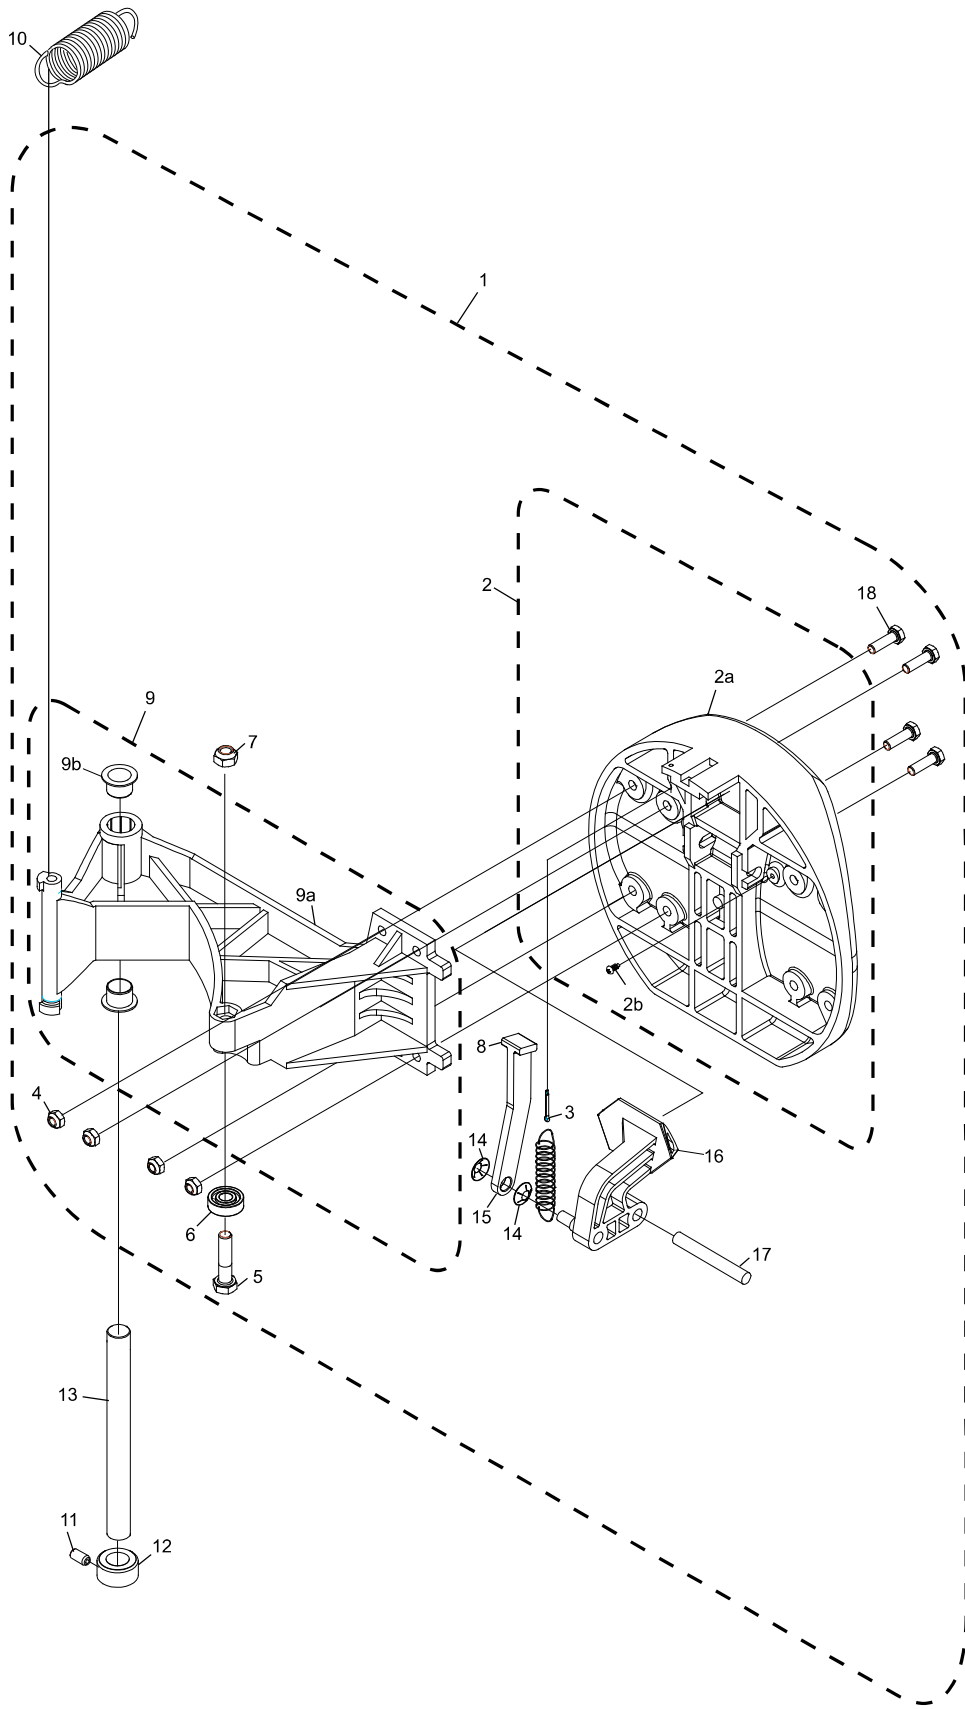

Index No.	Part No.	Package / Order Reference	Description
1.	47-035556-009		Ball Door Assembly w/Arm, R.H.
2.	47-031054-002		Ball Door Assembly
	2a. 47-031054-C01		Ball Door - only
	2b. 11-054463-000		Self Tapping Screw (KB30 x 7 mm)
3.	11-051793-000		Split Pin
4.	11-051743-000		(M6) Locknut
5.	11-051067-000		Hex Head Cap Screw (M8 x 35 mm)
6.	11-430046-000		Bearing
7.	11-051744-000		(M8) Locknut
8.	47-031822-004		Lever
9.	47-031058-001		Arm w/Bushings, Assembly
	9a. 47-035099-001		Arm
	9b. 47-034842-004		Bushing
10.	47-030276-004		Tension Spring
11.	11-053101-001		Set Screw
12.	11-053622-000		Stop Ring
13.	47-035238-004		Ball Door Arm, Shaft
14.	11-053477-001		Speed Nut
15.	47-034767-004		Spring
16.	47-031055-003		Ball Door Key, R.H.
17.	47-031091-004		Shaft
18.	11-051018-000		Hex Head Cap Screw (M6 x 20 mm)

Ball Door/Lock Assembly, Right Hand (Subway)

Ball Door/Lock Assembly, Right Hand (Subway)