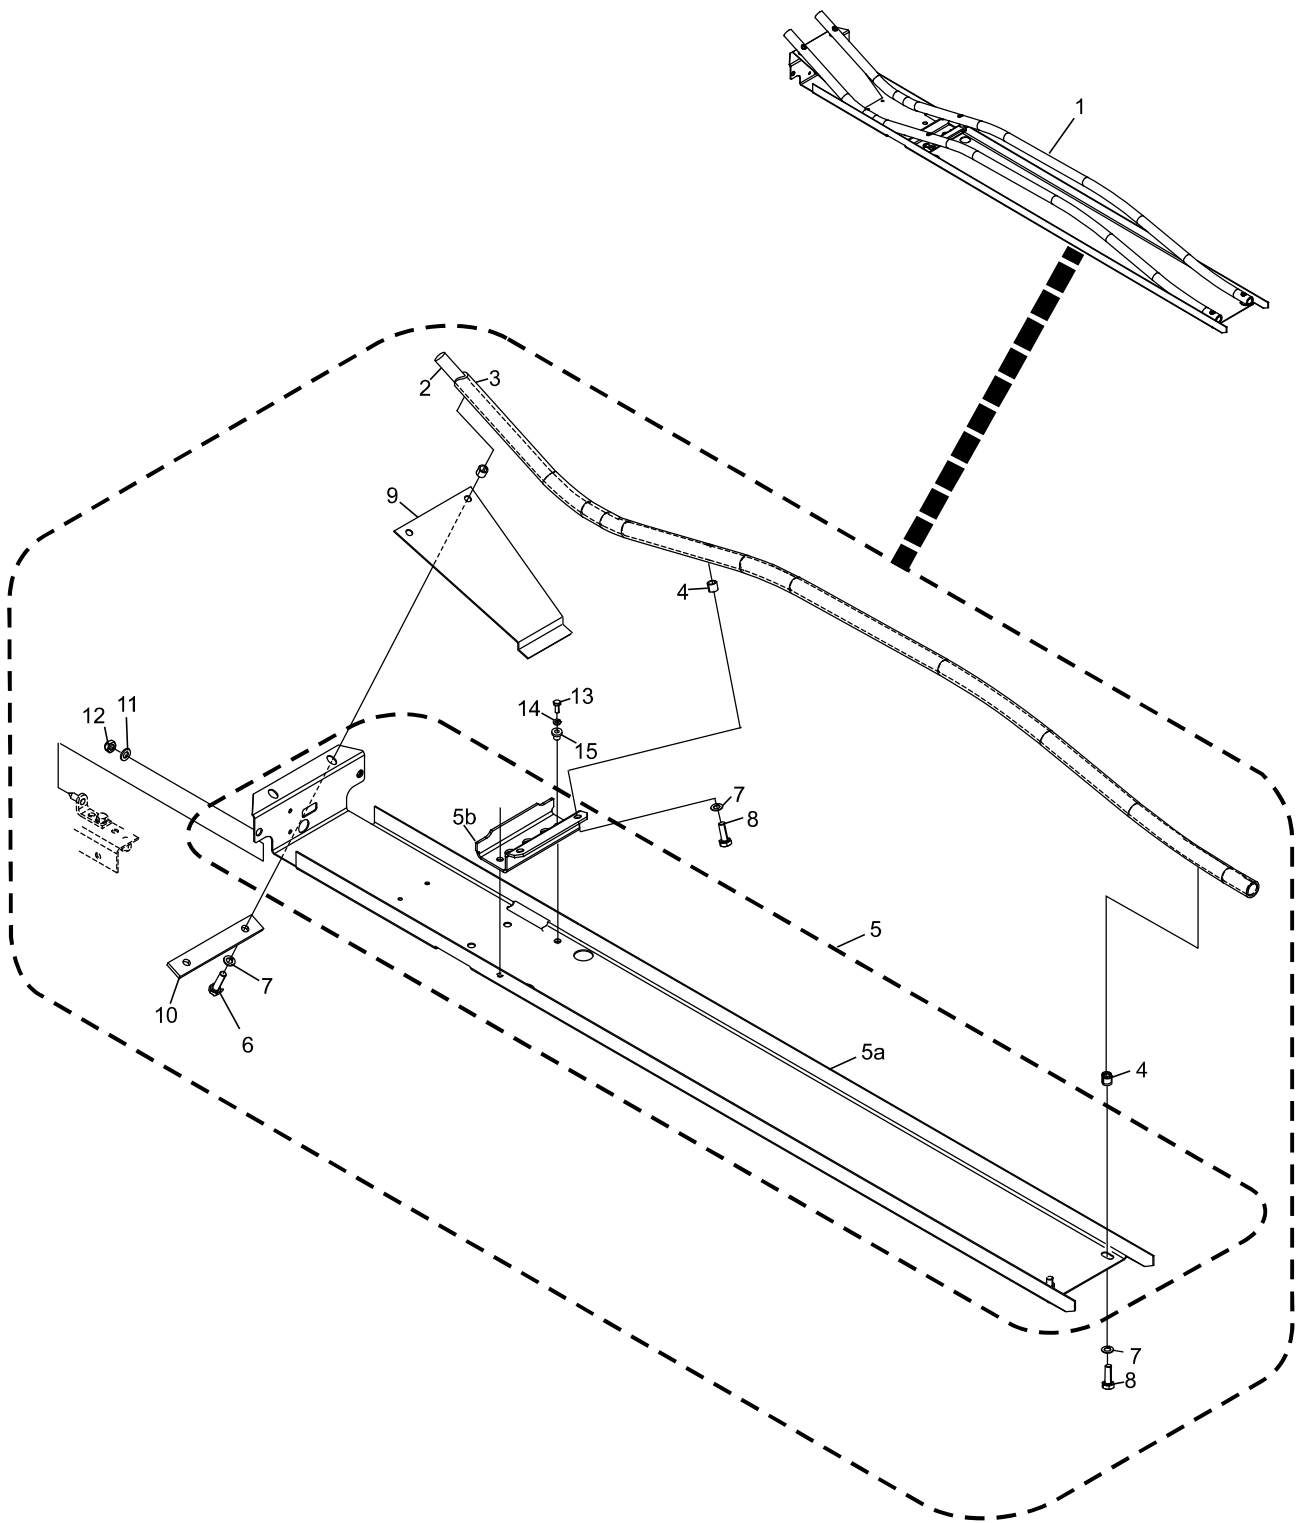

Index No.	Part No.	Package / Order Reference	Description
1.	47-037474-009		Ball Guide Assembly - complete
2.	47-031309-001		Guide Tube
3.	47-034730-004		Plastic Tube (cover)
4.	47-035214-004		Spacer
5.	47-035211-000		Ball Rod Support Assembly
	5a. 47-035212-001		Pan Rod Support
	5b. 47-035213-002		Middle Holder - Ball Rod Support
6.	11-051078-000		Hex Head Cap Screw (M10 x 40 mm)
7.	11-051771-000		Lock Washer
8.	11-015045-000		Hex Head Cap Screw (M10 x 30 mm)
9.	47-035351-000		Protection Plate
10.	47-035311-004		Stiffening Plate - Ball Rod Support
11.	11-051019-000		Hex Head Cap Screw (M10 x 25 mm)
12.	11-051745-000		Locknut
13.	11-051035-001		Hex Head Cap Screw (M6 x 16 mm)
14.	11-053602-001		Lock Washer
15.	47-035371-004		Spacer

Ball Accelerator Guide

Ball Accelerator Guide