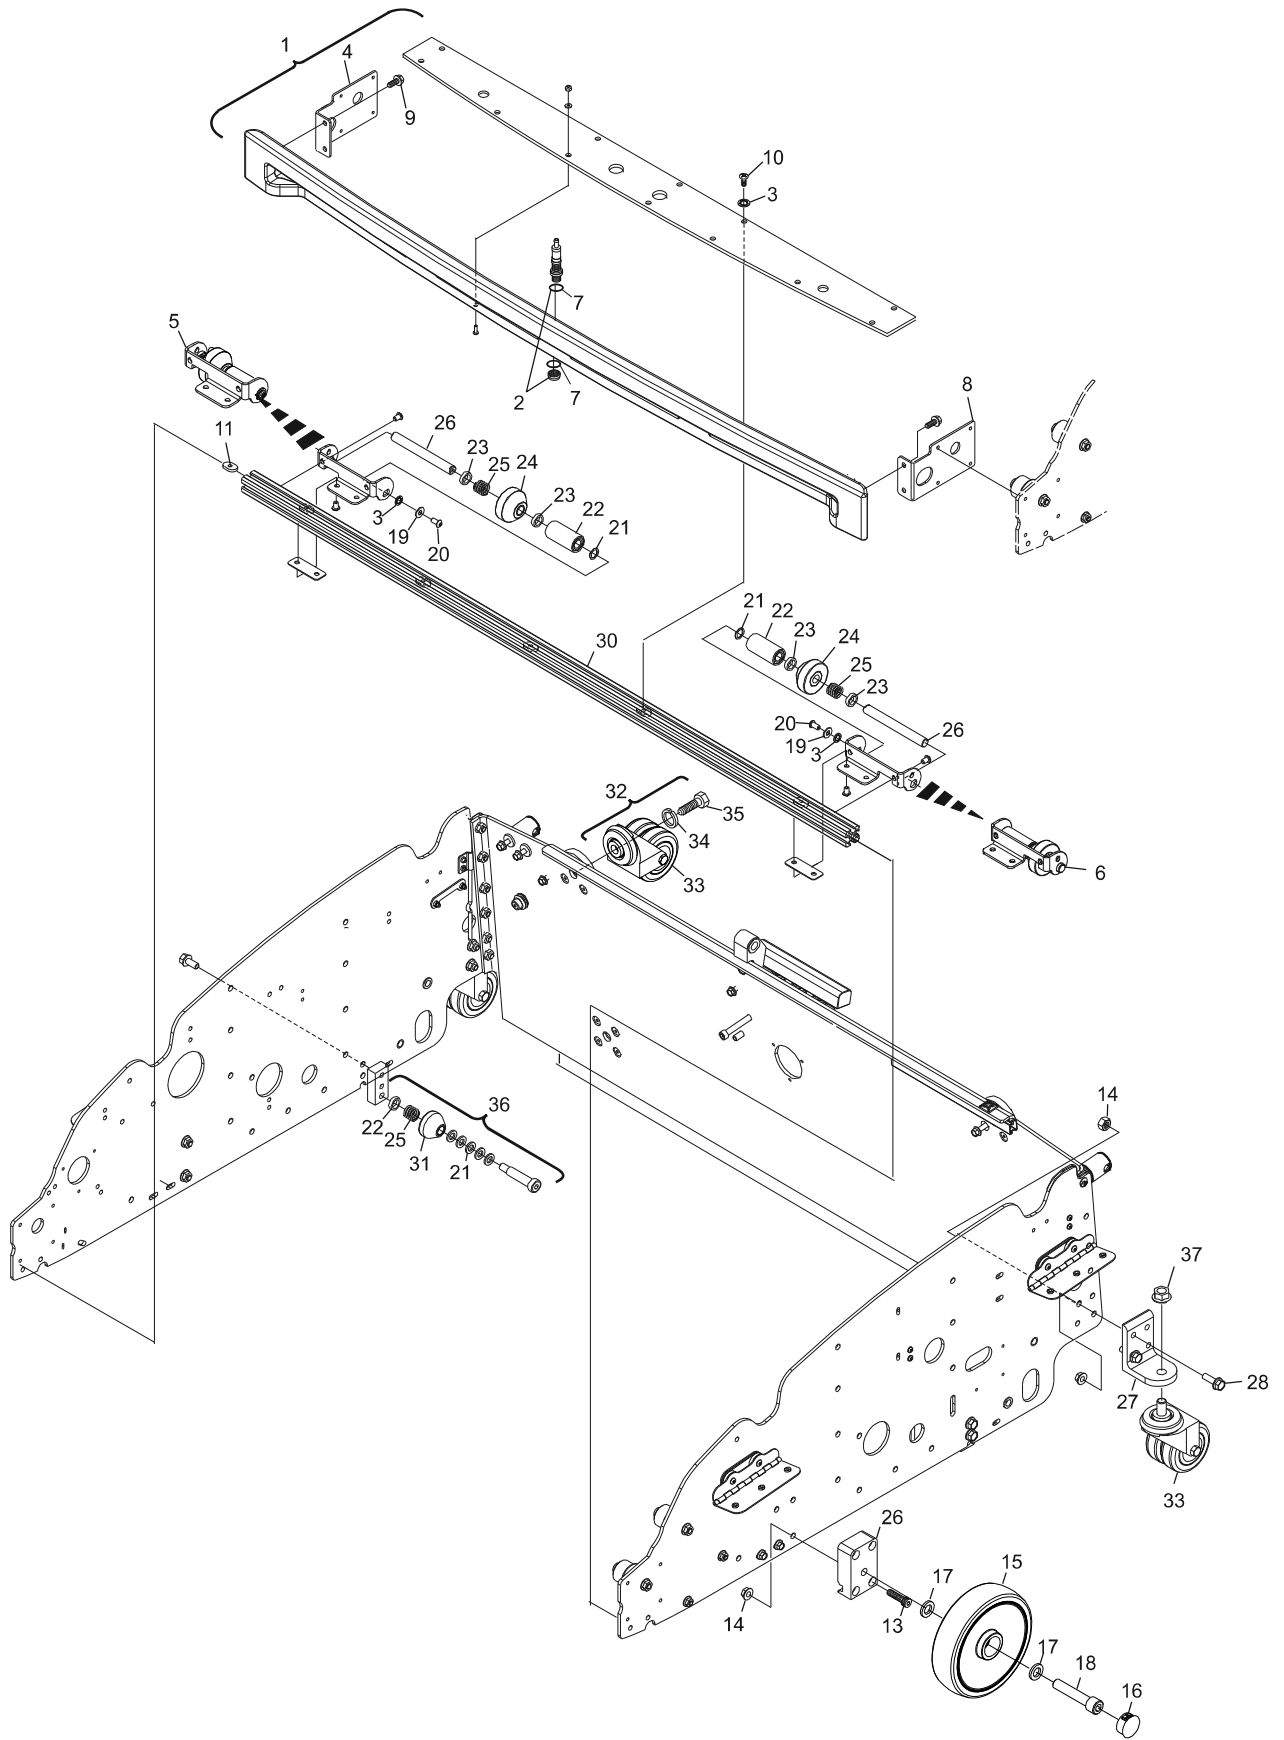

Index		
No.	Part No.	Description
1.	14-100776-000	Front Handle/Bumper
2.	14-100235-091	End of Lane Sensor
3.	11-199005-015	Internal Tooth Lockwasher (1/4)
4.	14-100777-001	Front Handle/Bumper Bracket (left hand)
5.	14-860241-002	Transition/Guide Wheel Assembly (right hand)
6.	14-860241-001	Transition/Guide Wheel Assembly (left hand)
7.	11-625601-000	O-Ring
8.	14-100777-002	Front Handle/Bumper Bracket (right hand)
9.	11-010790-000	Hex Head Serrated Flange Screw (1/4-20 x 3/8")
10.	11-006177-015	Button Head Cap Screw (1/4 x 3/8")
11.	14-100101-000	T-Nut (1/4-20)
12.	11-191014-015	Flat Washer (3/8)
13.	11-005266-015	Socket Head Cap Screw (5/16-18 x 1-1/2')
14.	11-171501-000	Hex Nut (5/16-18)
15.	14-100732-000	Wheel (6")
16.	11-611610-000	Dome Plug
17.	11-054110-015	Washer - Thick (10 mm)
18.	11-005514-015	Socket Head Cap Screw (1/2-13 x 2-1/2")
19.	11-190010-015	Washer (1/4)
20.	11-006218-015	Button Head Socket Cap Screw (1/4-28 x 1/2")
21.	11-185281-000	Spacer (1/2 x 1/16 x 1/32")
22.	14-100531-000	Transition Wheel Assembly
23.	11-185279-000	Spacer (1/2 I.D. x 1/32")
24.	14-100279-000	Front Guide Wheel
25.	11-581010-000	Compression Spring
26.	14-100731-000	Wheel Mount
27.	14-100730-000	Caster Bracket
28.	11-010787-000	Hex Head Serrated Flange Screw (5/16-18)
29.	11-192576-000	Shim (1/2 I.D. x 7/8 O.D.)
30.	14-100207-000	Front Brace/Transition Wheel Assembly
31.	14-100030-000	Guide Wheel
32.	14-100139-000	Swivel Caster Assembly (3")
33.	14-100138-000	Swivel Caster (3")
34.	11-002246-015	Hex Head Cap Screw (1/2-13 x 1-1/2")
35.	11-195018-015	Lockwasher (1/2)
36.	14-100036-000	Guide Wheel Assembly
37.	11-171505-015	Hex Serrated Flange Nut (1/2-13)

* *Not Illustrated*

Chassis System

Chassis System