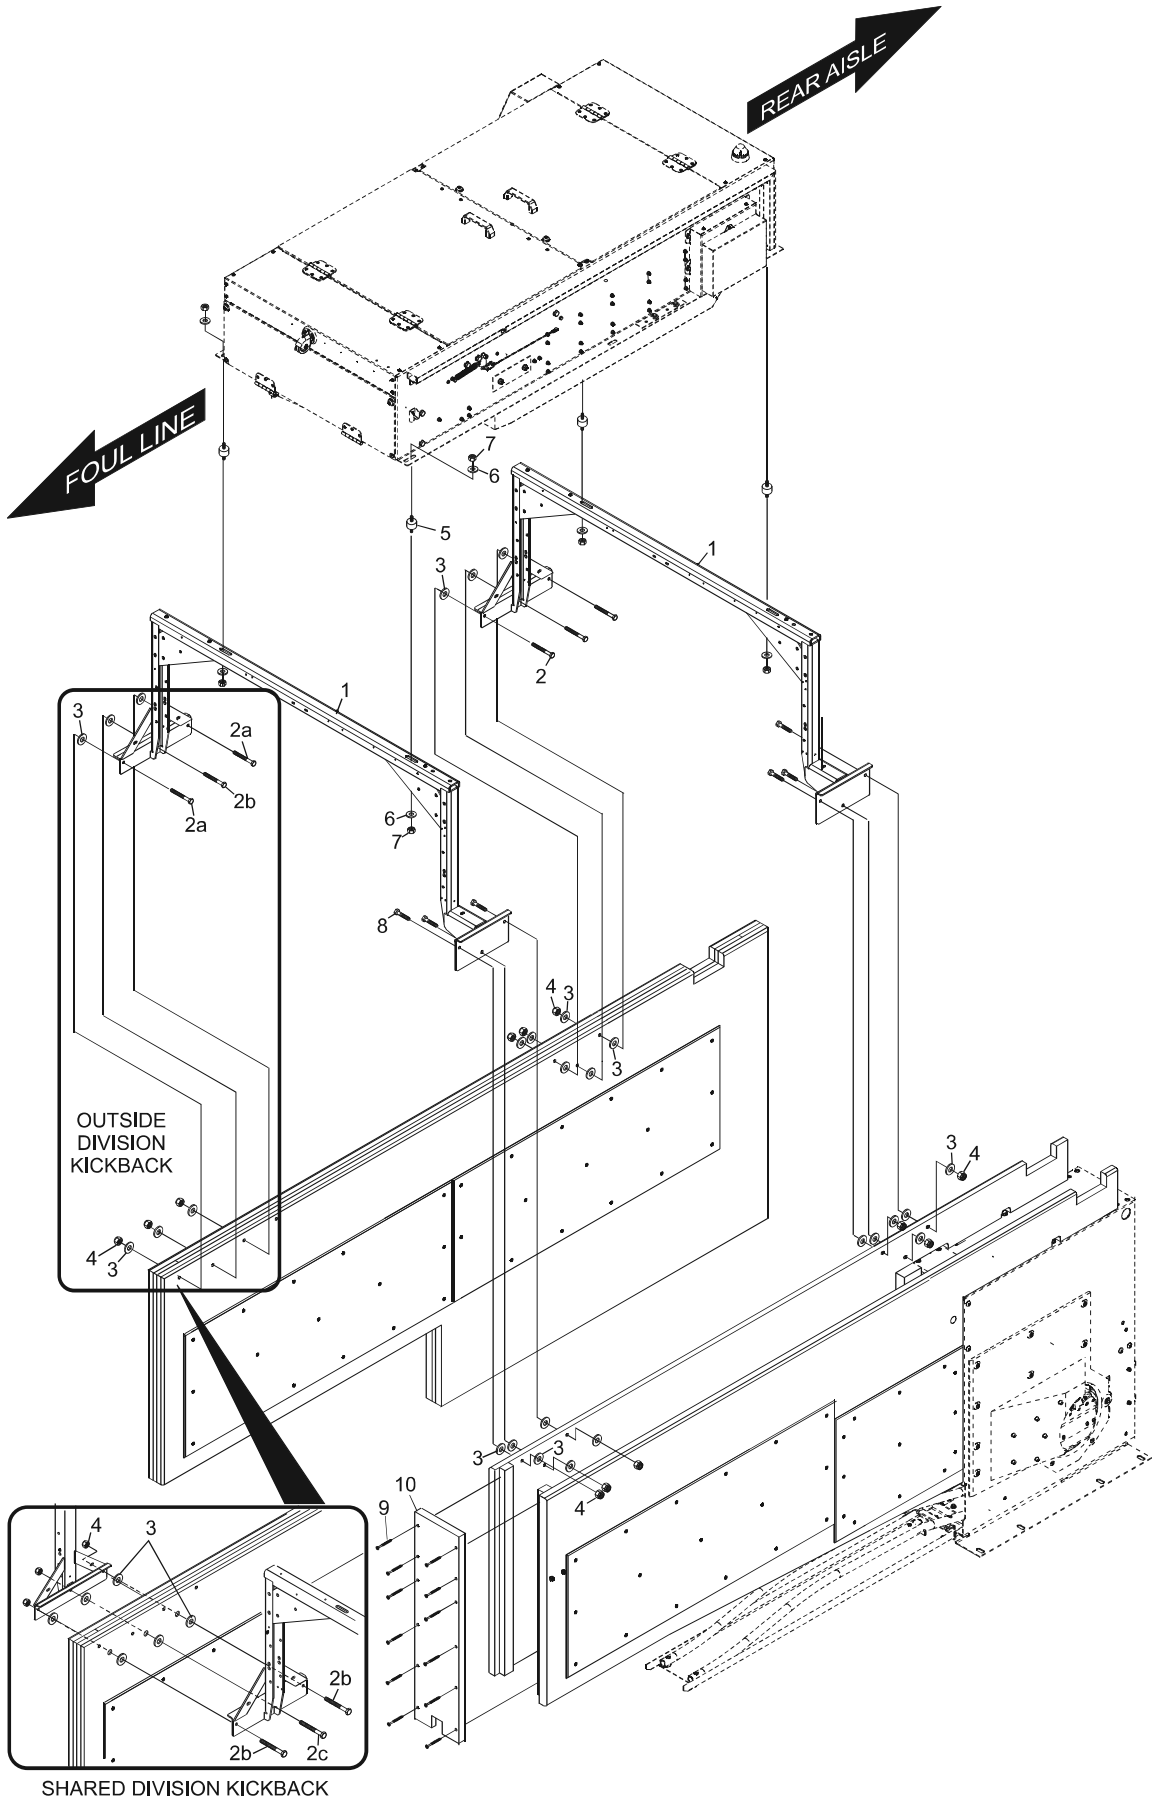

Index No.	Part No.	Package / Order Reference	Description
1.	55-278117-001		Machine Support Frame
2a.	11-051017-001		Hex Head Cap Screw (M8 x 90 mm)
2b.	11-051081-001		Hex Head Cap Screw (M8 x 100 mm)
2c.	11-051107-001		Hex Head Cap Screw (M8 x 110 mm)
3.	11-052016-001		Optional Flat Washers (8 mm x 30 mm x 2 mm)
4.	11-051744-001		Hex Locknut (M8)
5.	55-278022-000		Rubber Bumper Mount
6.	11-052050-001		Flat Washer (10.5 mm x 30 mm x 2.5 mm)
7.	11-051745-001		Hex Locknut (M10)
8.	11-051011-001		Hex Head Cap Screw (M8 x 50 mm)
9.	11-051893-000		T-25 Torx Screws S.C.S.H.W.S. (M5 x 60 mm)
10.	55-278147-000		Front Cover (Black)

Frame Assembly