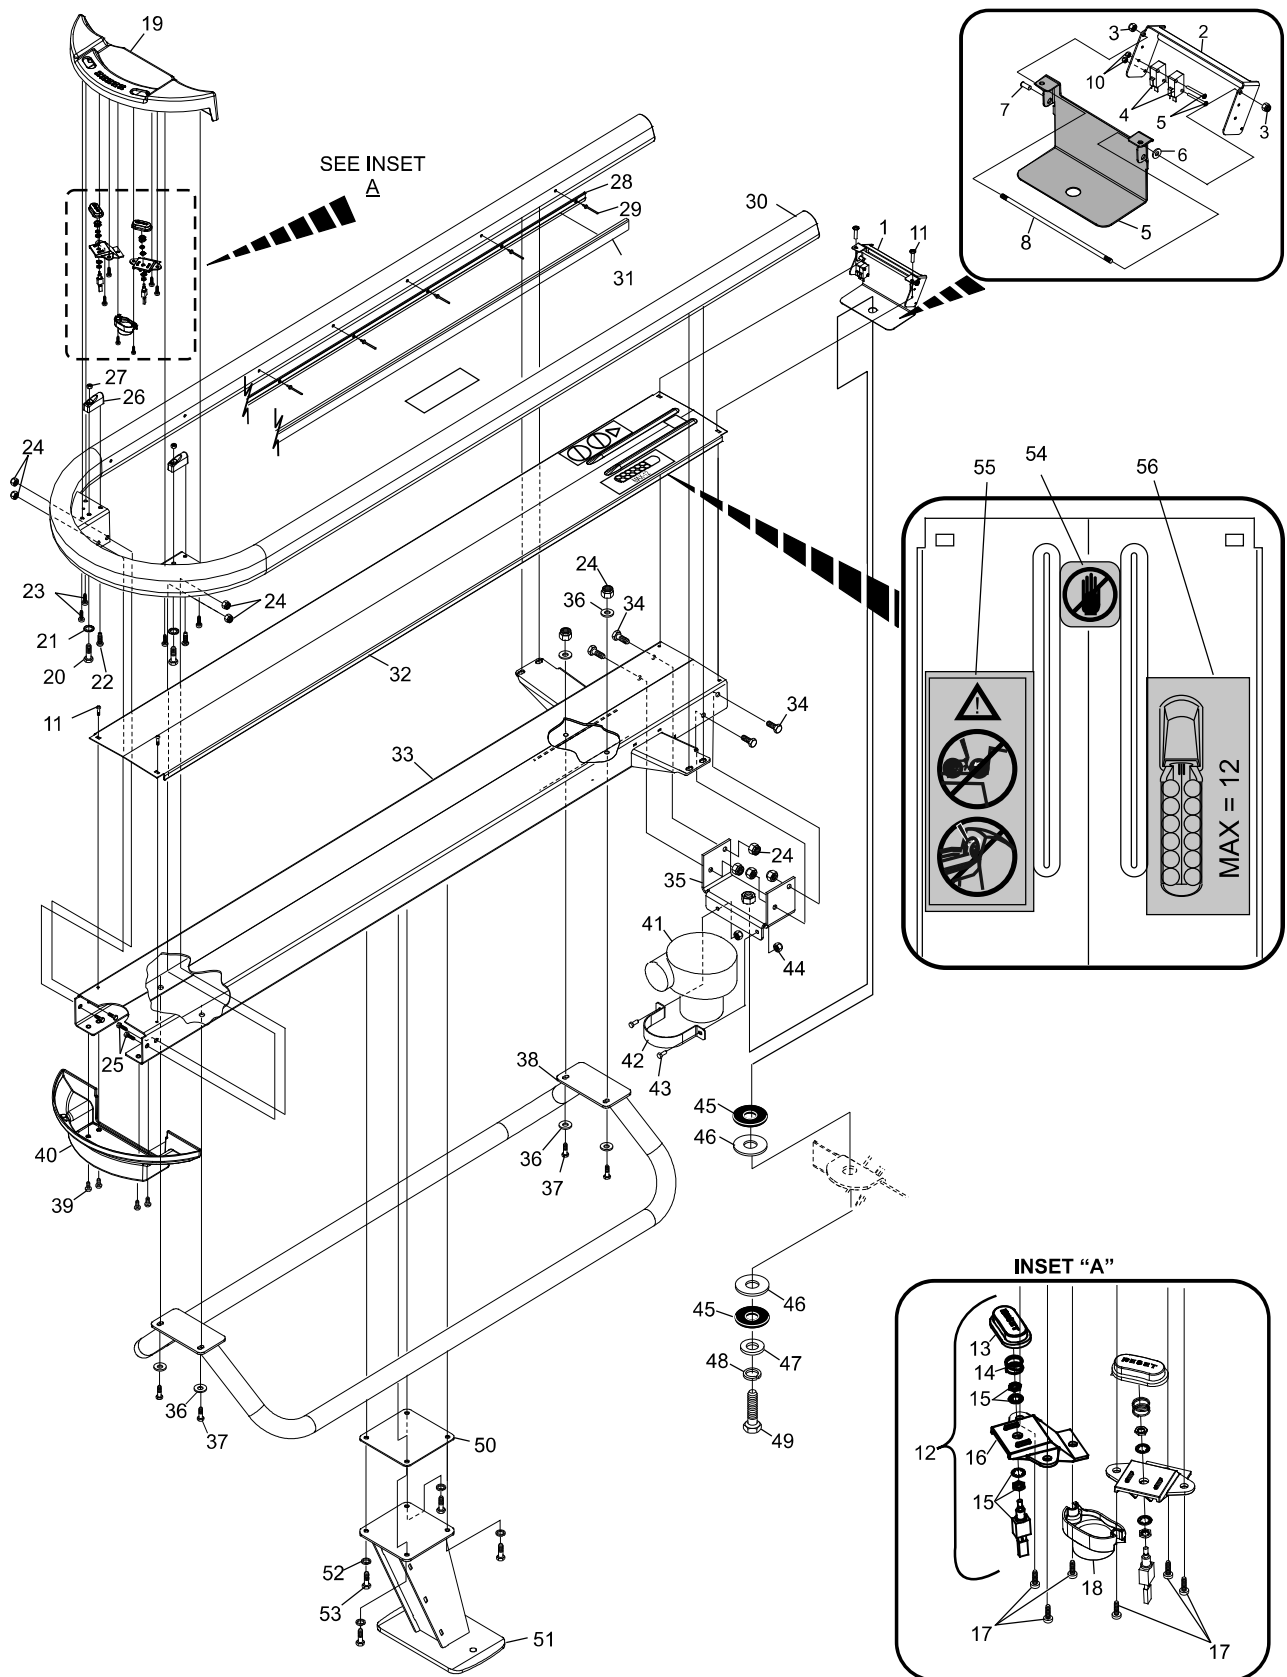

Index

No.	Part No.	Description
1.	53-400080-000	Assembly - Ball Rack Safety Switch
2.	53-400081-000	Pivot Bracket
3.	11-170005-001	Hex Nut (#10-24)
4.	11-616024-000	Switch - Pin Plunger
5.	11-012261-001	Screw Pan Head Cap (#4-40)
6.	11-192012-000	Washer Plastic (.195 I.D. x .44 O.D.)
7.	53-400087-000	Ball Plunger
8.	53-400082-000	Mounting Bracket
8.	53-400086-000	Threaded Rod (#10-24 x 6.875)
9.	*53-400089-000	Cable (not shown)
10.	11-170000-001	Hex Nut (#4-40)
11.	11-010807-000	Screw C.R. Pan Head (#10-32 x 1/2")
12.	53-400742-000	Assembly - Switch (RESET)
13.	53-400094-000	Switch Cap (RESET)
14.	53-400070-000	Spring
15.	53-400064-000	Hex Nut and Washer
16.	53-400743-000	Bracket - Reset
17.	11-054464-001	Screw T25 Round Head Thread Forming (M5 x 12 mm)
18.	53-400745-000	Hose Plenum
19.	53-400717-000	End Cover
20.	11-001184-001	Screw Hex Head Cap (1/4-20 x 1")
21.	11-198005-001	External Tooth Lockwasher
22.	11-082687-001	Screw Pan Head C.R (10-16 x 5/8")
23.	11-054464-001	Screw Round Head Thread Forming (M5)
24.	11-051744-001	Locknut (M8)
25.	11-051038-001	Screw Hex Head Cap (M8 x 16 mm)
26.	53-400010-000	Ball Bumper
27.	11-125100-001	Hex Nut (1/4")
28.	53-400824-000	Wear Strip Holder
29.	11-293516-000	Rivet (3/16 x .25)
30.	53-400280-100	Assembly Weldment Tube - Black
	53-400280-200	Assembly Weldment Tube - Titanium
31.	53-400823-000	Wear Strip
32.	53-400809-000	Ball Rack Track
33.	53-400737-000	Weldment Ball Return Channel
34.	11-051066-001	Screw Hex Head Cap (M8 x 18 mm)
35.	53-400738-000	Coupling Bracket Assembly
36.	11-052003-001	Flat Washer
37.	11-051015-001	Screw Hex Head Cap (M8 x 25 mm)
38.	53-400817-000	Assembly Under Rack Ball Storage
39.	11-053788-015	Screw Pan Head C.R.
40.	53-400718-000	Lower Cover
41.	53-100278-000	Assembly Hand Dryer & Blower 24V
42.	53-400755-000	Fan Mounting Bracket
43.	11-051035-001	Screw Hex Head Cap (M6 x 16 mm)
44.	11-051743-001	Locknut (M6)
45.	53-520107-000	Rubber Washer
46.	11-422021-000	Bronze Washer
47.	11-052027-001	Washer
48.	11-051774-001	Lock Washer
49.	11-051094-000	Hex Head Cap Screw
50.	53-400822-000	Spacer Plate
51.	53-400722-000	Leg Assembly
52.	11-051770-001	Lock Washer (M8)
53.	53-400503-020	Screw Button Head Cap (3/8-16 x 2.25")
54.	53-400067-000	Decal - Ball Rack Hand Warning
55.	53-400487-000	Label - No Hands In Ball Return
56.	53-400494-000	Label - Maximum 12. Balls On Rack

* Not Shown

Center Stage Ball Rack

Center Stage Ball Rack