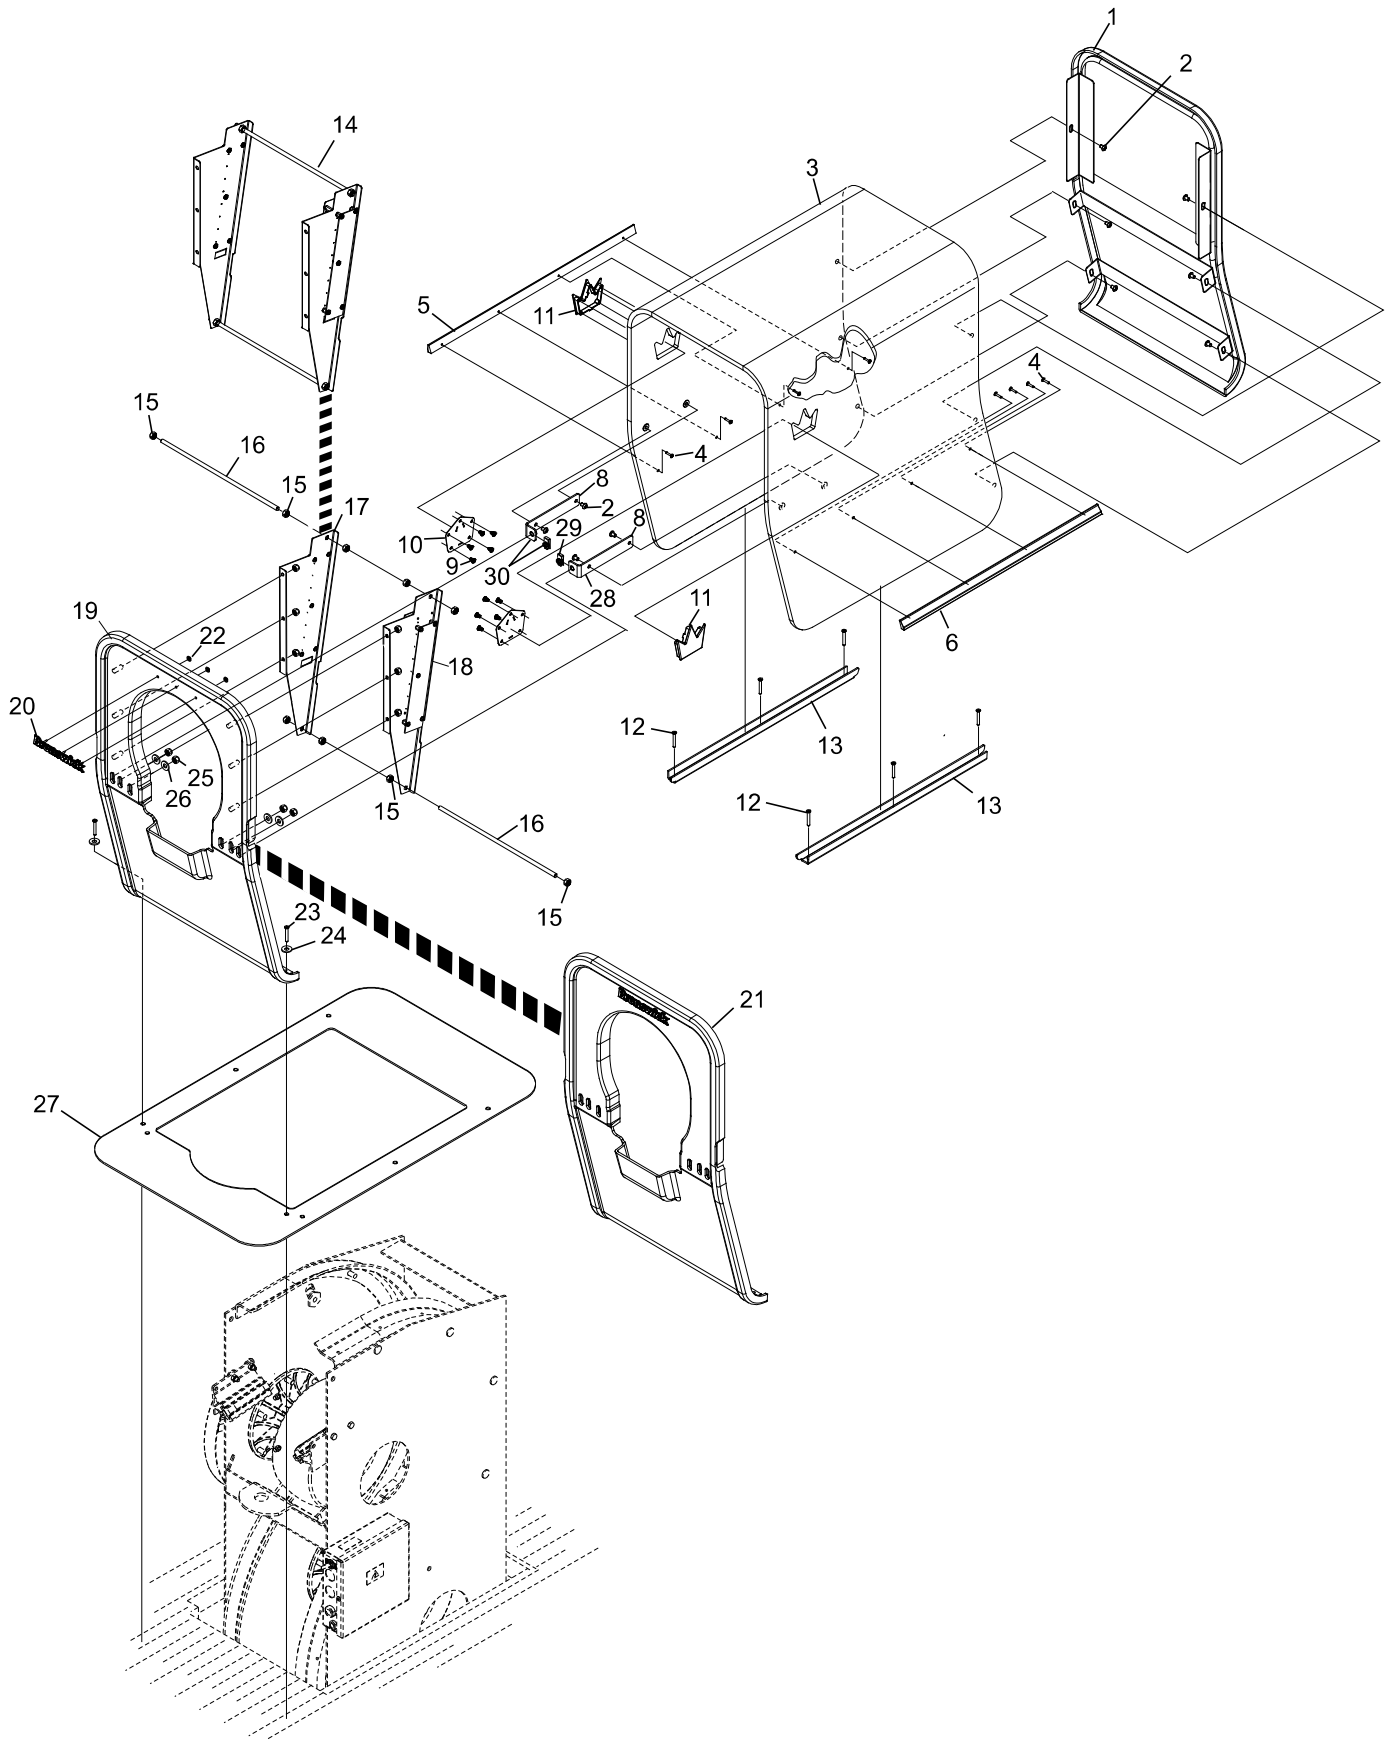

**Index**

<b>Index No.</b>	<b>Part No.</b>	<b>Description</b>
1.	53-400902-000	Assembly Rear Panel
2.	51-012380-001	Screw Pan Head (1/4-20 x 3/8)
3.	*53-400747-xxx	Hood Only (w/Inserts)
	*53-400748-xxx	Hood Complete (Includes Index No. 1,2,4,5,6,8,9,10,11)
4.	11-012276-001	Screw Pan Head C.R. (#6-32 x 5/8")
5.	*53-400723-xxx	Extrusion Trim L.H.
6.	*53-400724-xxx	Extrusion Trim R.H.
7.	11-012380-001	Screw Pan Head C.R. (1/4-20 x 3/8")
8.	53-400754-000	Hood Lock Bracket
9.	11-602683-001	Screw Screw Pan Head C.R. (10-16 x 3/8")
10.	53-400806-000	Crown Plate
11.	*53-400720-xxx	Crown, Hood Logo
12.	12-081201-000	Screw Flat Head Robertson (#10 x 1-1/2")
13.	53-400905-000	Hood Mounting Channel
14.	53-861676-000	Intellishield
15.	53-400805-000	Threaded Alignment Rod
16.	11-051704-001	Hex Nut (M8)
17.	53-400804-200	Assembly, Receive PCB
18.	53-400803-200	Assembly, Transmit PCB
19.	53-400898-00	Front Cover - only
20.	53-400897-000	Brunswick Logo
21.	53-400906-000	Front Cover With Logo and Retainers
22.	11-053427-000	Retainer Nut (M5)
23.	11-081201-000	Screw Flat Head Robertson (#10 x 1-1/2")
24.	11-052003-001	Washer (16 mm)
25.	11-051744-001	Locknut (M8)
26.	11-052006-001	Washer
27.	53-400829-000	Flange
28.	53-400754-000	Hood Bracket
29.	11-051842-000	Nut U-Spring (M6-1.0)
30.	53-400942-000	Hood Lock Bracket Assembly

**Center Stage Hood**

**Center Stage Hood**