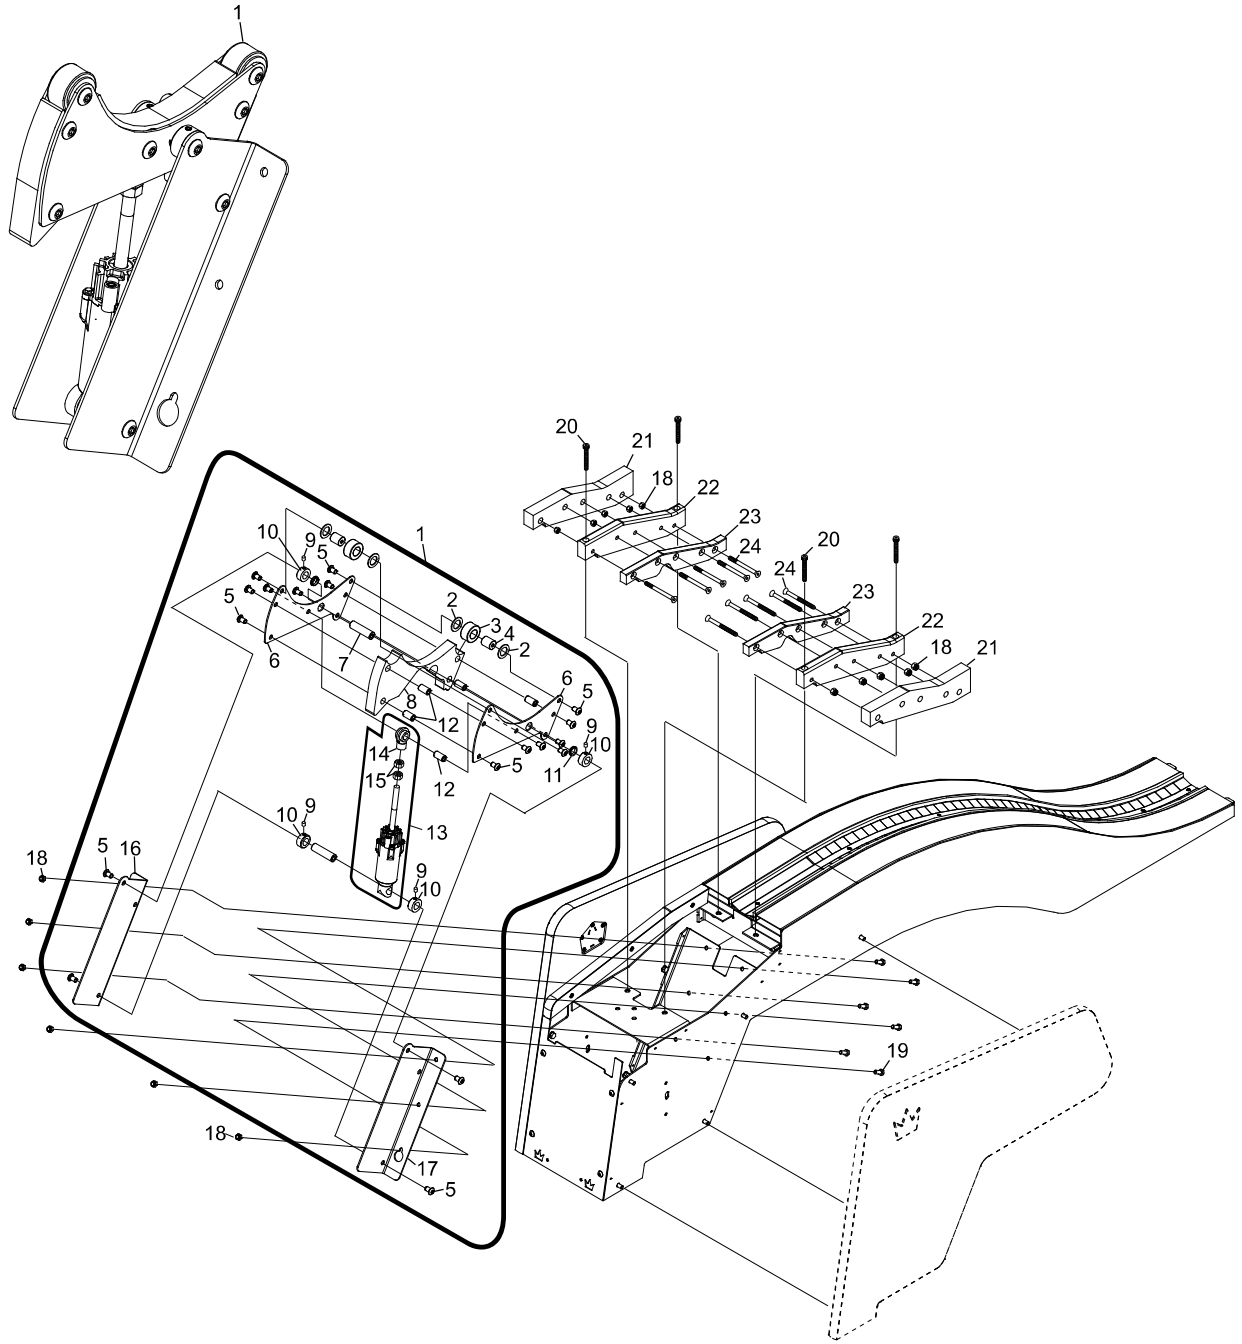

Index

No.	Part No.	Description
1.	53-400844-000	Assembly, Rocker (includes Index Nos. 2 thru 17)
2.	53-400891-000	Rocker Washer - Neoprene
3.	53-400845-000	Rocker Roller
4.	53-400890-000	Rocker Wheel
5.	11-054824-000	Butto Head Screw
6.	53-400749-000	Rocker, Side Plate
7.	53-400753-000	Shock, Pin
8.	53-400847-000	Foam Rocker
9.	11-053101-001	Set Screw
10.	11-053624-001	Stop Ring
11.	11-440025-000	Bearing
12.	53-400811-000	Pin
13.	99-217171-009	Shock
14.	99-040151-004	Connector
15.	11-051706-001	Hex Nut
16.	53-400750-000	Rocker Side Plate, L.H.
17.	53-400751-000	Rocker Side Plate. R.H.
18.	11-051744-001	Locknut
19.	11-051010-001	Hex Head Cap Screw (M8 x 20 mm)
20.	11-051547-009	Socket Head Cap Screw (M8 x 50 mm)
21.	53-400883-000	Rocker Trim
22.	53-400851-000	Rocker Track
23.	53-400882-000	Rocker Trim Plate
24.	11-052940-000	Screw Socket Flat Head (M8 x 70 mm)

Surface 10-Pin Rocker

Surface 10-Pin Rocker