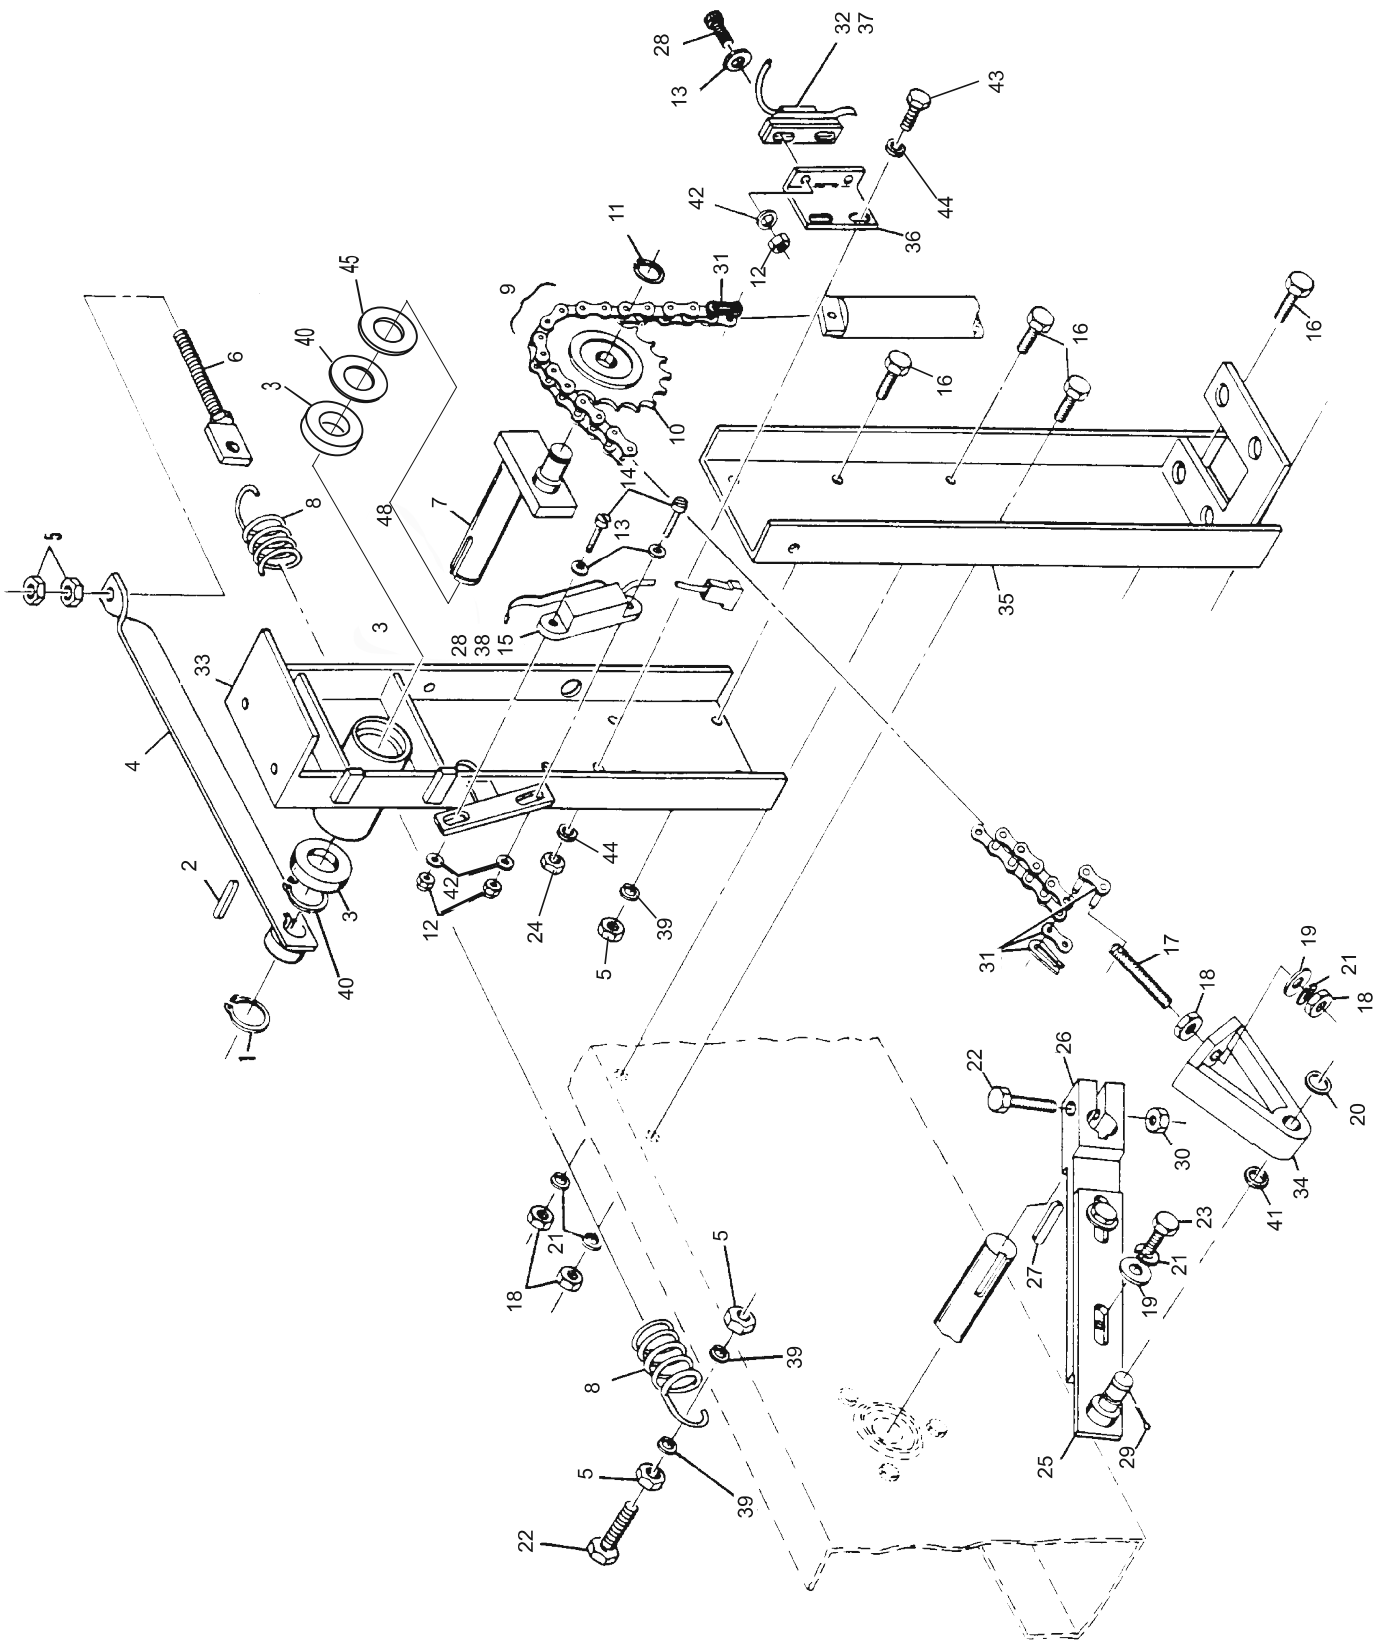

Index			
No.	Part No.		Description
1.	11-051856-001		Retaining Ring (25 mm)
2.	11-053497-000		Key (8 mm x 7 mm x 32 mm)
3.	11-430052-000		Bearing
4.	47-071589-003		Jam Lever
5.	11-051703-001		Hex Nut (10 mm)
6.	47-071593-004	N.A.	Tension Screw
7.	47-071591-004		Sprocket Shaft
8.	55-050635-004		Tension Spring
9.	11-601007-000		Roller 64 (Link Chain)
10.	47-011053-004		Sprocket
11.	11-051852-001		Retaining Ring (17 mm)
12.	11-051741-001		Locknut (4 mm)
13.	11-052025-001		Flat Washer (4.3 mm)
14.	11-052207-001	N.A.	Slotted Machine Screw (4 mm x 12 mm)
	47-861015-001	R.O.	Slotted Machine Screw (4 mm x 12 mm) Pkg. of 20
15.	99-050229-004		Switch (Red Box only)
16.	11-051005-001		Hex Hd. Cap Screw (10 mm x 20 mm)
17.	47-071975-004		Threaded Connector
18.	11-051706-001		Hex Nut (12 mm)
19.	11-052024-001	N.A.	Flat Washer (13 mm)
	47-861010-001	R.O.	Flat Washer (13 mm) Pkg. of 20
20.	11-054106-001	N.A.	Flat Washer (18 mm)
	47-861031-001	R.O.	Flat Washer (18 mm) Pkg. of 10
21.	11-051772-001		Lockwasher (12 mm)
22.	11-051057-001		Hex Hd. Cap Screw (10 mm x 60 mm)
23.	11-051009-001		Hex Hd. Cap Screw (12 mm x 30 mm)
24.	11-051742-001		Locknut (5 mm)
25.	47-071341-003		Crank Arm
26.	47-071342-003		Crank
27.	11-053495-000		Key (8 mm x 7 mm x 40 mm)
28.	11-052206-001		Slotted Machine Screw (4 mm x 25 mm)
29.	11-051786-001		Cotter Pin (2.5 mm x 25 mm)
30.	11-051745-001		Locknut (10 mm)
31.	11-600500-000		Master Link Assembly (3 Pieces)
32.	99-050230-004		Switch (Red Box)
33.	47-072360-002		Guide Beam (Upper)
34.	47-071343-004		Clevice
35.	47-072361-003		Guide Beam (Lower)
36.	47-072362-004		Support Bracket
37.	47-243027-004		Switch (silver box, consolidated and nexgen)
38.	47-243026-004		Switch (silver box, consolidated and nexgen)
39.	11-051771-001		Lockwasher (10 mm)
40.	*11-054102-001	N.A.	Shim
	*47-861028-001	R.O.	Shim Washer, Pkg. of 10
41.	11-052009-001		Flat Washer (17 mm)
42.	11-052021-001		Flat Washer (4.3 mm)
43.	11-051003-001	N.A.	Hex Hd. Cap Screw (5 mm x 16 mm)
44.	11-052020-001		Flat Washer (5.3 mm x 12 mm x 0.8 mm)
45.	47-071595-004		Distance Washer

N.A. = No Longer Available

R.O. = Replacement Option

* Shim as required.

Two Piece Guide Tower Assembly

**Two Piece
Guide Tower Assembly**