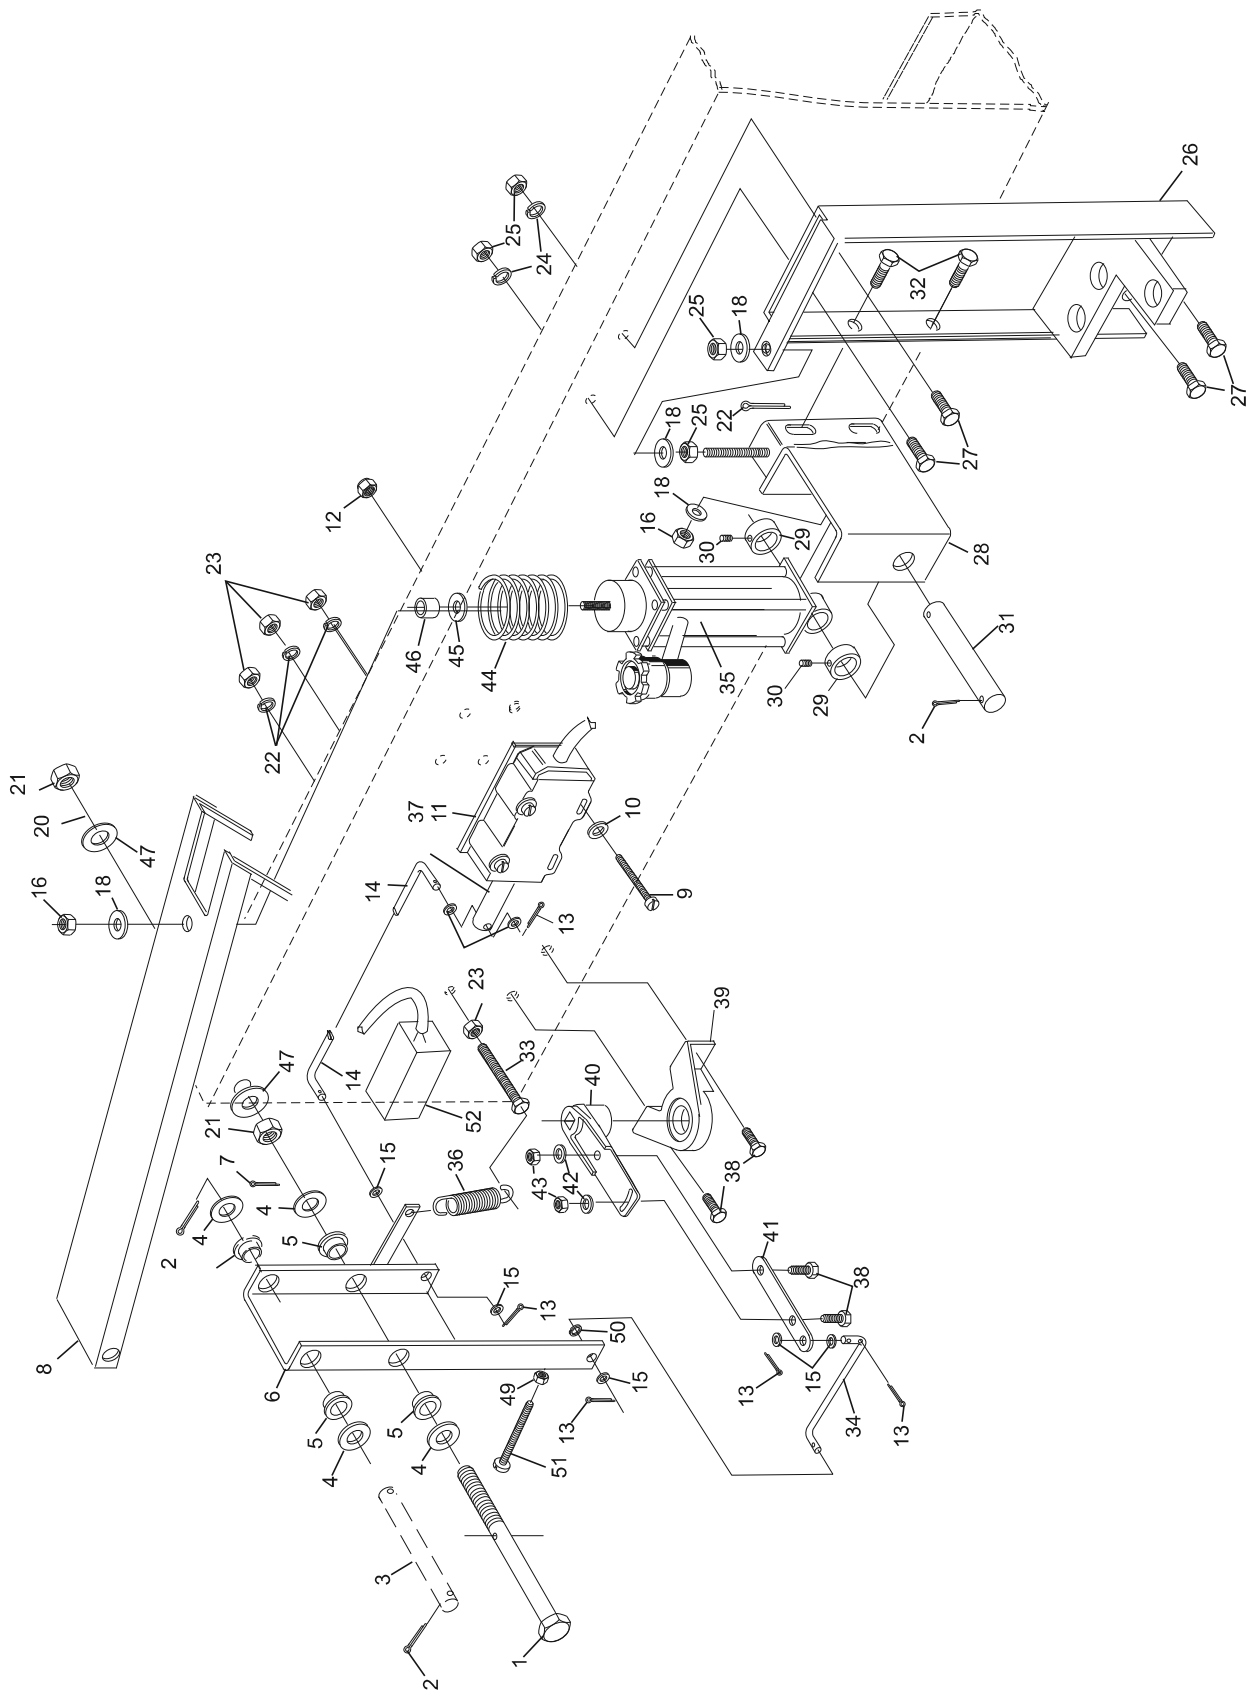

Index

No.	Part No.		Description
1.	47-071673-004		Hex Hd. Cap Screw (14 mm x 160 mm)
2.	11-051786-001		Cotter Pin (2.5 mm x 25 mm)
3.	47-071507-004		Shaft
4.	11-052036-001		Flat Washer (15 mm)
5.	99-010102-004		Bushing
6.	47-071670-002		Lever Bushing Support
7.	11-051787-001		Cotter Pin (2 mm x 25 mm)
8.	47-071669-002		Stroke Limiter Plate
9.	11-052202-001		Sltd. Machine Screw (5 mm x 55 mm)
10.	11-052020-001		Flat Washer (5.3 mm)
11.	*99-060219-004		Solenoid (red box) Complete
12.	11-051742-001		Locknut (5 mm)
13.	11-051791-001		Cotter Pin (1.6 mm x 10 mm)
14.	47-075141-004		Connecting Link (horizontal mount) order 2 each - Speednut 11-053416-001
15.	11-052025-001		Flat Washer (4.3 mm)
16.	11-051744-001		Locknut (8 mm)
17.	11-051025-001		Hex Hd. Cap Screw (8 mm x 70 mm)
18.	11-052019-001		Flat Washer (8.4 mm)
19.	99-060133-004		Plunger Only
20.	11-051773-001	N.A.	Lockwasher (14 mm)
21.	11-051705-001		Hex Nut (14 mm)
22.	11-051769-001		Lockwasher (6 mm)
23.	11-051702-001		Hex Nut (6 mm)
24.	11-051770-001		Lockwasher (8 mm)
25.	11-051704-001		Hex Nut (8 mm)
26.	47-071509-002		Guide Beam
27.	11-051038-001		Hex Hd. Cap Screw (8 mm x 16 mm)
28.	47-071158-003		Hydraulic Support
29.	11-053624-001		Stop Collar (18 mm)
30.	11-053101-000		Set Screw (6 mm x 8 mm)
31.	47-070311-004		Shaft (18 mm)
32.	11-051010-001		Hex Hd. Cap Screw (8 mm x 20 mm)
33.	11-051014-001		Hex Hd. Cap Screw (6 mm x 45 mm)
34.	47-075142-004		Connecting Link
35.	99-070410-002	N.A.	Hydraulic Shock Absorber Complete
	99-076123-000	R.O.	Hydraulic Shock Absorber Complete
36.	55-050636-004		Tension Spring
37.	47-243030-004	N.A.	Solenoid Complete (silver and consolidated box)
	99-070356-004	R.O.	Solenoid
38.	11-051035-001		Hex Hd. Cap Screw (6 mm x 16 mm)
39.	47-071578-004		Bearing Block
40.	47-071579-004		Swing Lever
41.	47-071680-004		Connecting Link
42.	11-052048-001		Flat Washer (6.4 mm)
43.	11-051743-001		Locknut (6 mm)
44.	47-071602-004	N.A.	Compression Spring (not for use on 99-070410-002 Shocks)
45.	11-052003-001		Flat Washer (8.4 mm)
46.	47-070373-004		Spacer
47.	11-052029-001		Flat Washer (15 mm)
48.	11-052208-001		Adjusting Screw (4 mm x 30 mm)
49.	11-051709-001		Hex Nut (4 mm)
50.	11-051767-001		Lockwasher (4 mm)
51.	47-223077-004		Frame Counter Assembly
52.	**57-860828-000	N.A.	Frame Counter Kit w/Command Network and LIU

N.A. = No Longer Available

R.O. = Replacement Option

* Does not include Plunger.

** Not Illustrated

Stroke Limiter Assembly - Horizontal Solenoid

Stroke Limiter Assembly - Horizontal Solenoid