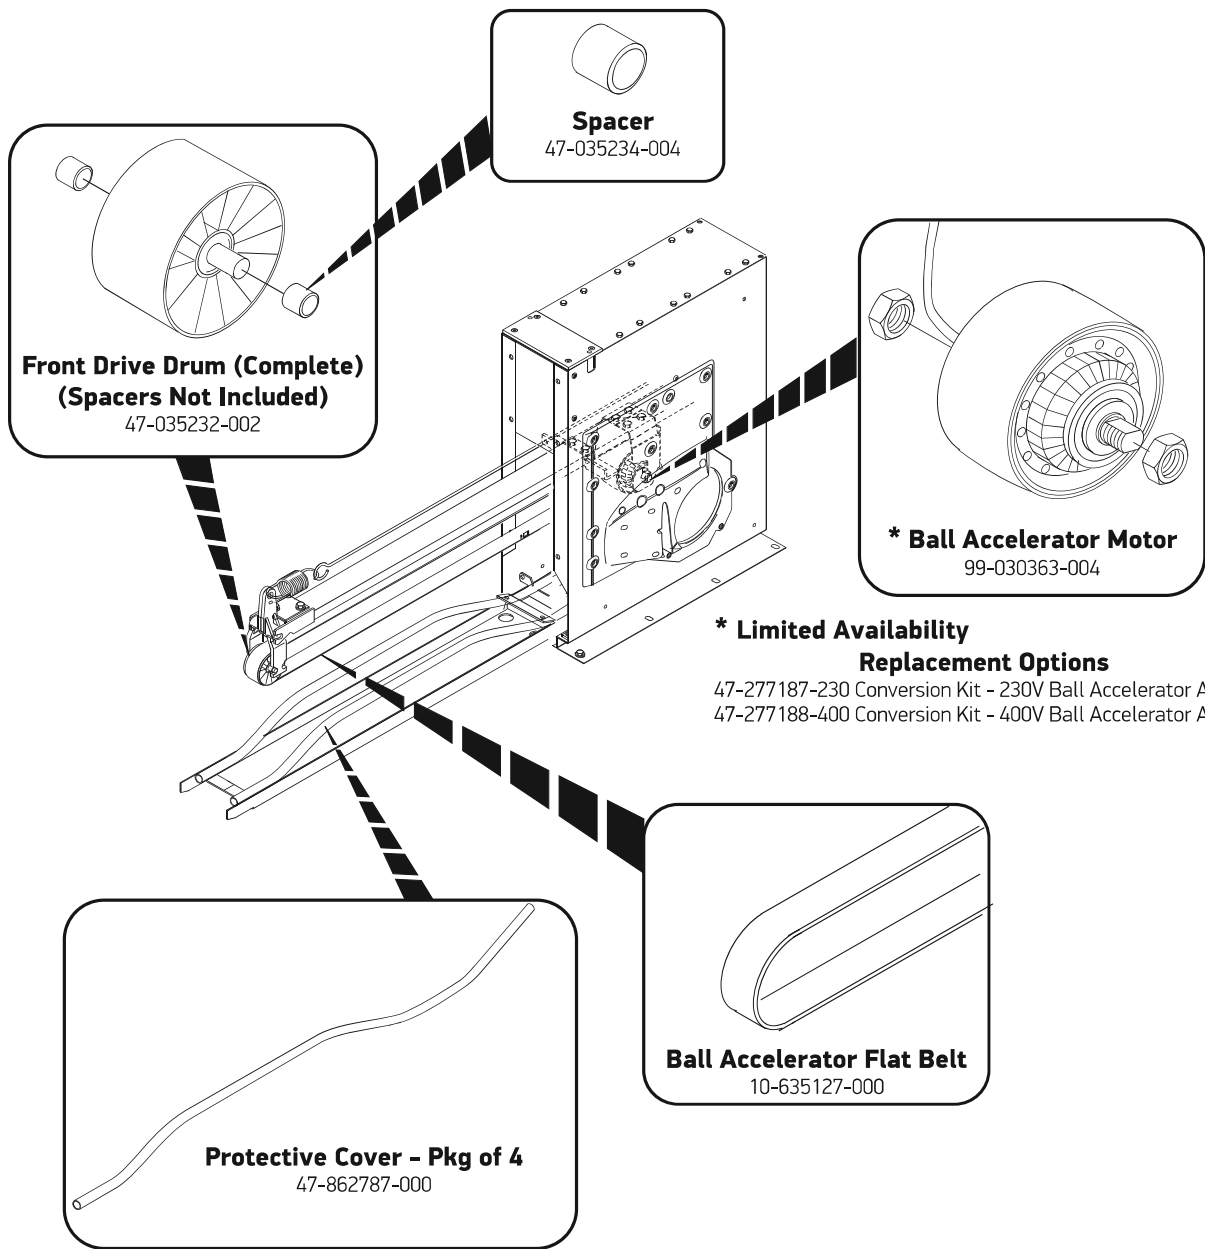

Setting Platform

Drive Chain Assembly

PMI / String Spool Assemblies

Return Lever Assembly

Pinsetter Motor / Switch Cluster Assemblies

Gate Assembly

360 Controller

*** Limited Availability**
Replacement Options
 47-277187-230 Conversion Kit - 230V Ball Accelerator Ass'y
 47-277188-400 Conversion Kit - 400V Ball Accelerator Ass'y

Ball Accelerator