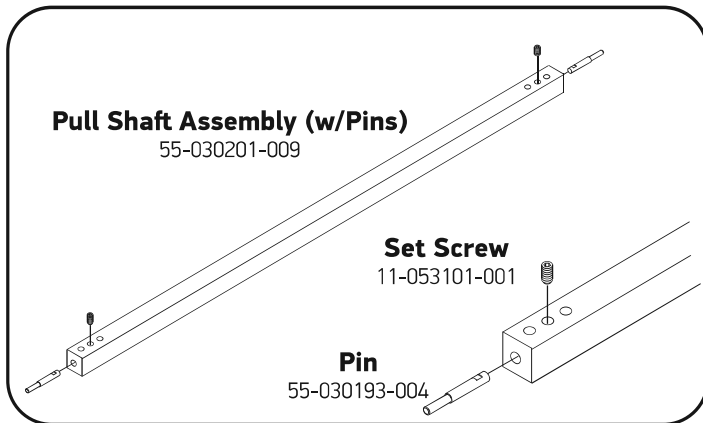

Setting Platform

Drive Chain Assembly

PMI / String Spool Assemblies

Return Lever Assembly

Pinsetter Motor / Switch Cluster Assemblies

Gate Assembly

360 Controller

*** Limited Availability**
Replacement Options
 47-277187-230 Conversion Kit - 230V Ball Accelerator Ass'y
 47-277188-400 Conversion Kit - 400V Ball Accelerator Ass'y