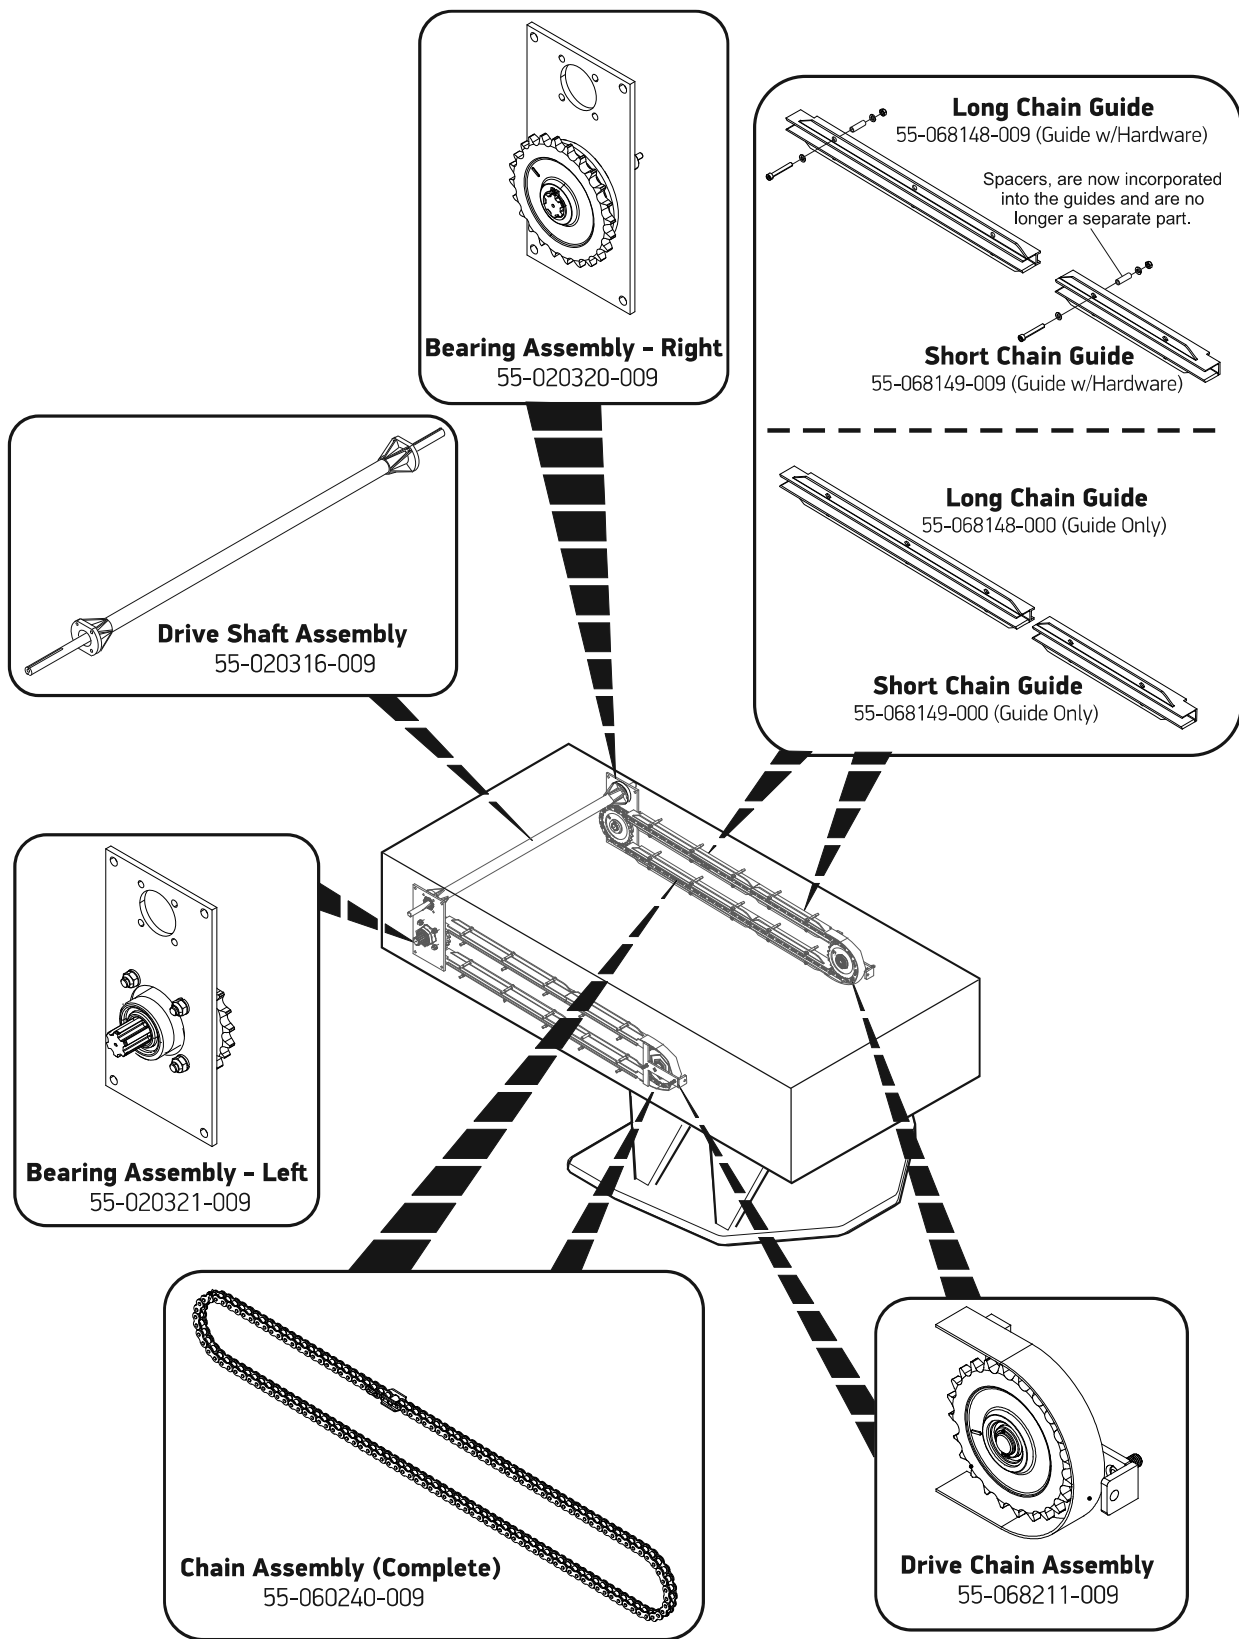

Setting Platform

Drive Chain Assembly

PMI / String Spool Assemblies

Return Lever Assembly

Pinsetter Motor / Switch Cluster Assemblies

Gate Assembly

360 Controller

*** Limited Availability**
Replacement Options
 47-277187-230 Conversion Kit - 230V Ball Accelerator Ass'y
 47-277188-400 Conversion Kit - 400V Ball Accelerator Ass'y

Ball Accelerator