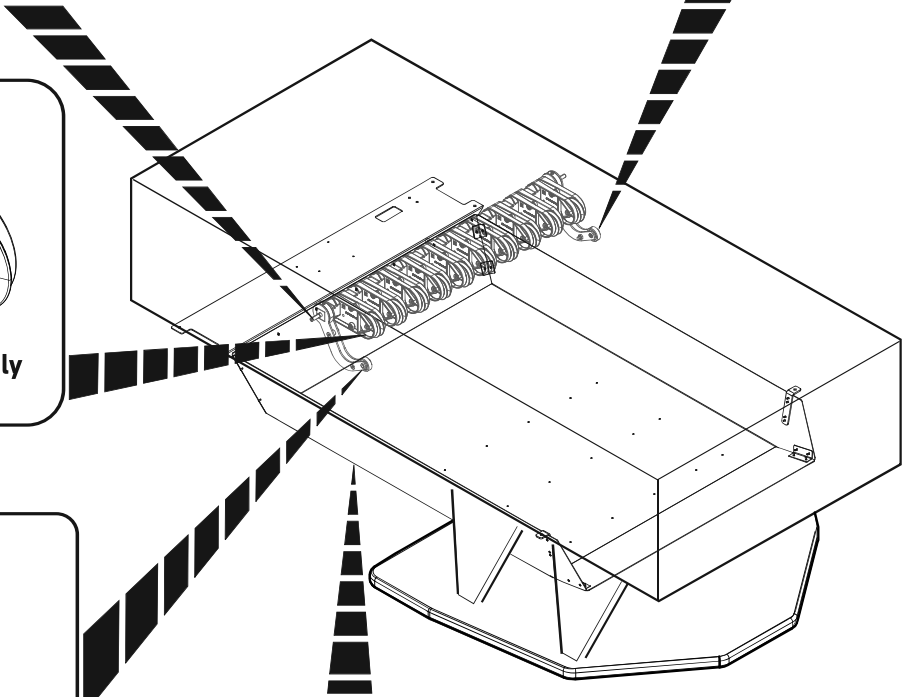

Setting Platform

Drive Chain Assembly

PMI / String Spool Assemblies

Return Lever Assembly

Pinsetter Motor / Switch Cluster Assemblies

Gate Assembly

360 Controller

*** Limited Availability**
Replacement Options
 47-277187-230 Conversion Kit - 230V Ball Accelerator Ass'y
 47-277188-400 Conversion Kit - 400V Ball Accelerator Ass'y