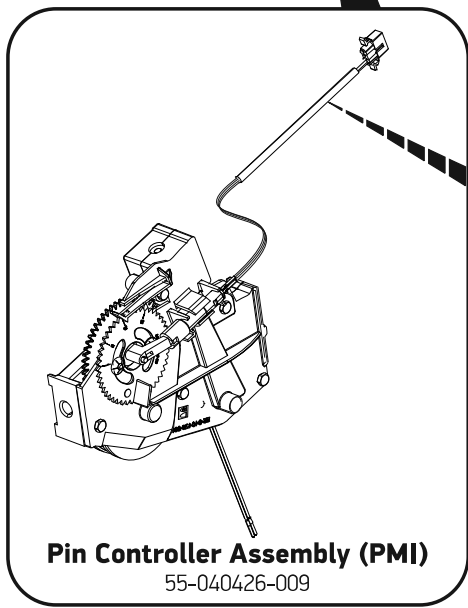

Setting Platform

Drive Chain Assembly

PMI / String Spool Assemblies

Return Lever Assembly

Pinsetter Motor / Switch Cluster Assemblies

Gate Assembly

360 Controller

*** Limited Availability**
Replacement Options
 47-277187-230 Conversion Kit - 230V Ball Accelerator Ass'y
 47-277188-400 Conversion Kit - 400V Ball Accelerator Ass'y

Ball Accelerator