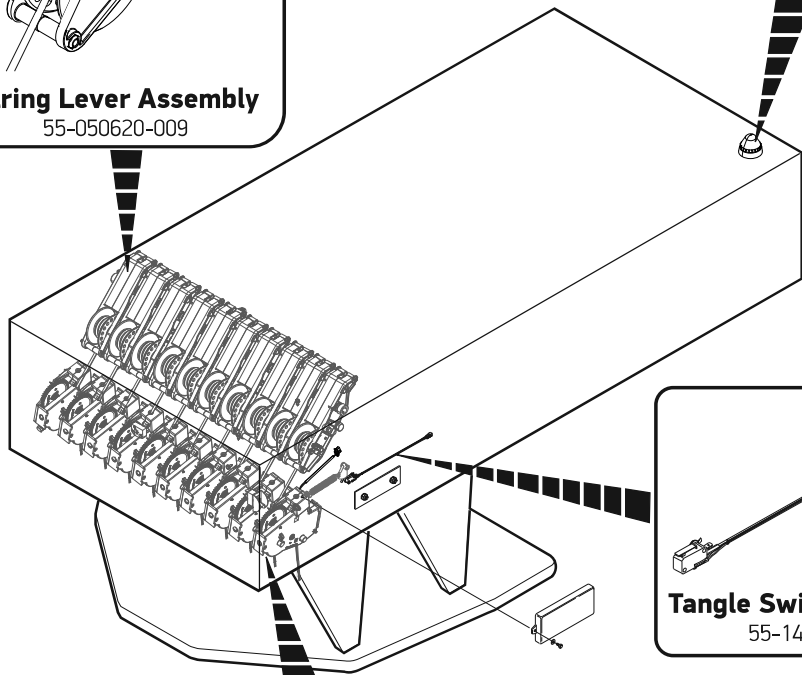

Setting Platform

Drive Chain Assembly

PMI / String Spool Assemblies

Return Lever Assembly

Pinsetter Motor / Switch Cluster Assemblies

Gate Assembly

360 Controller

*** Limited Availability**
Replacement Options
 47-277187-230 Conversion Kit - 230V Ball Accelerator Ass'y
 47-277188-400 Conversion Kit - 400V Ball Accelerator Ass'y