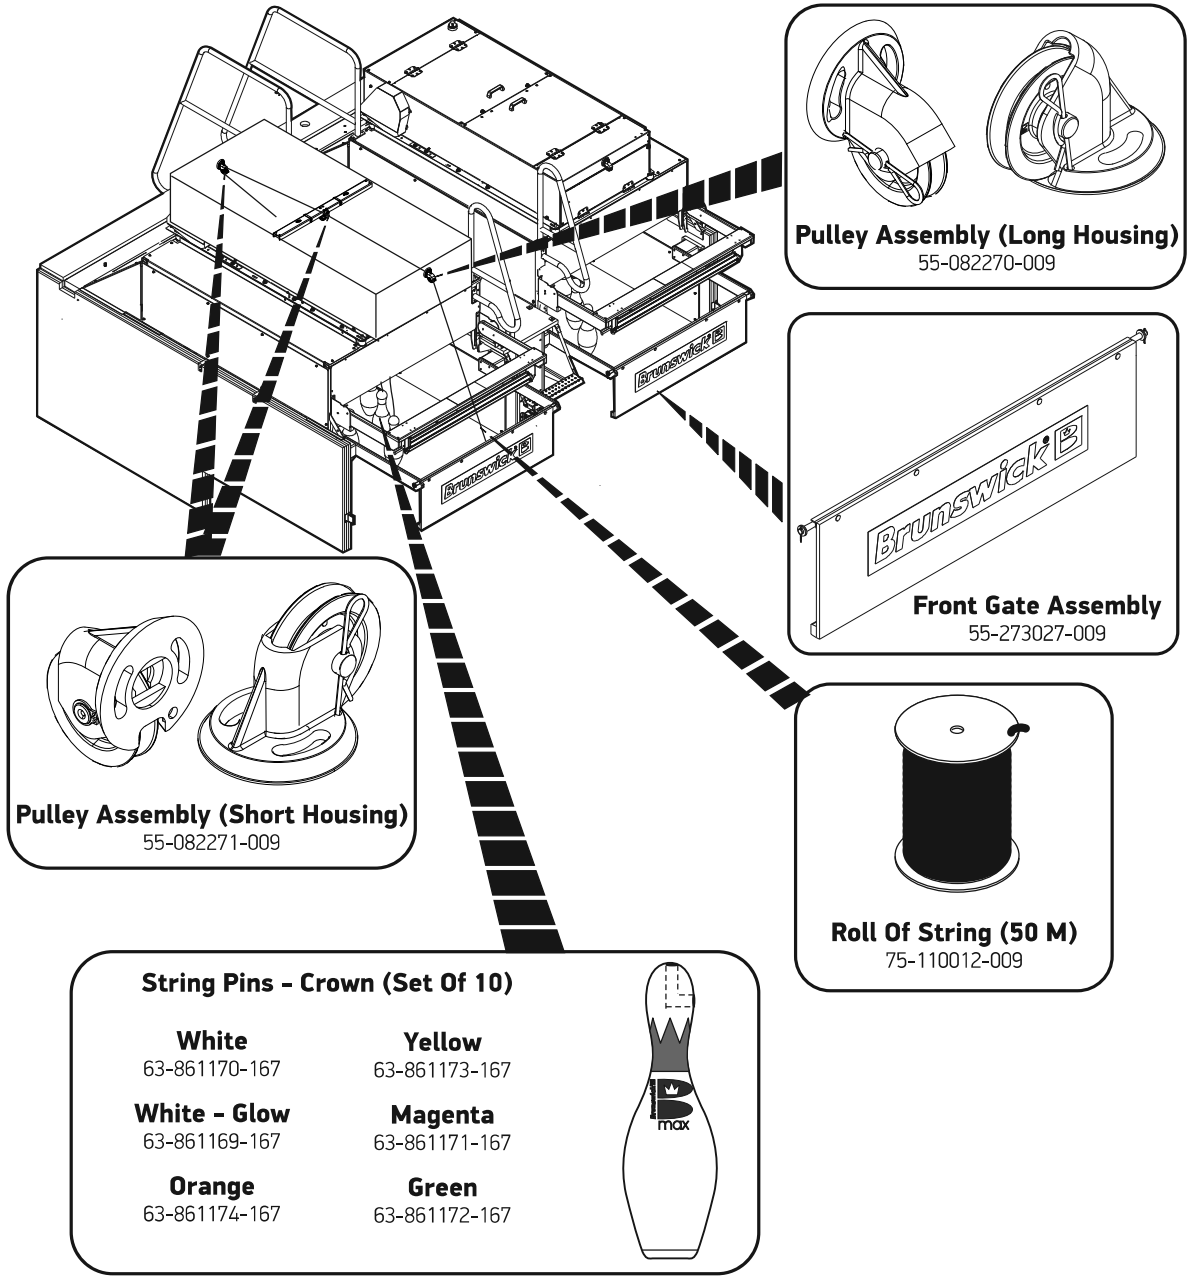

Setting Platform

Drive Chain Assembly

PMI / String Spool Assemblies

Return Lever Assembly

Pinsetter Motor / Switch Cluster Assemblies

Gate Assembly

360 Controller

*** Limited Availability**
Replacement Options
 47-277187-230 Conversion Kit - 230V Ball Accelerator Ass'y
 47-277188-400 Conversion Kit - 400V Ball Accelerator Ass'y

Ball Accelerator