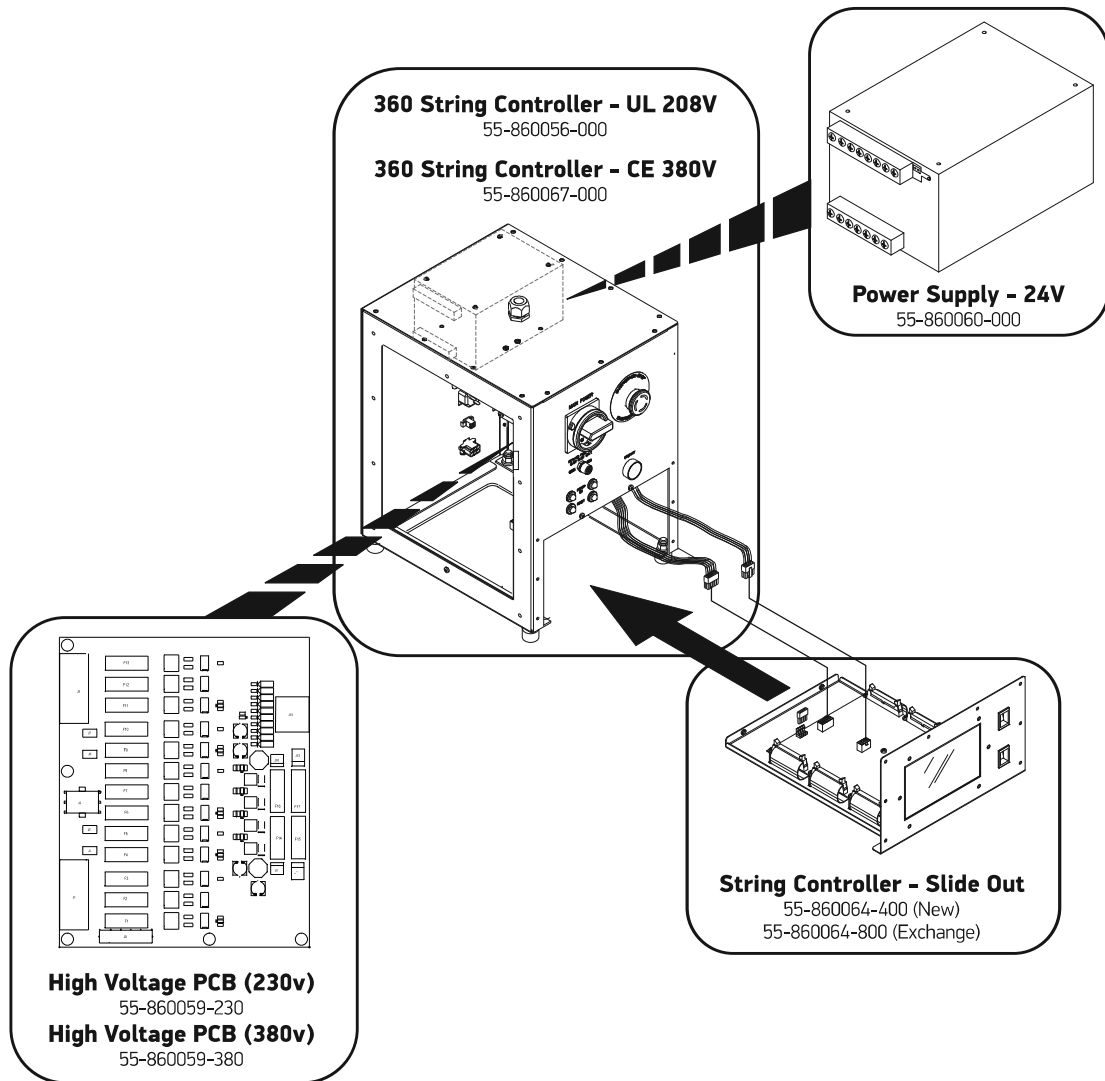

Setting Platform

Drive Chain Assembly

PMI / String Spool Assemblies

Return Lever Assembly

Pinsetter Motor / Switch Cluster Assemblies

Gate Assembly

360 Controller

*** Limited Availability**
Replacement Options
 47-277187-230 Conversion Kit - 230V Ball Accelerator Ass'y
 47-277188-400 Conversion Kit - 400V Ball Accelerator Ass'y

Ball Accelerator