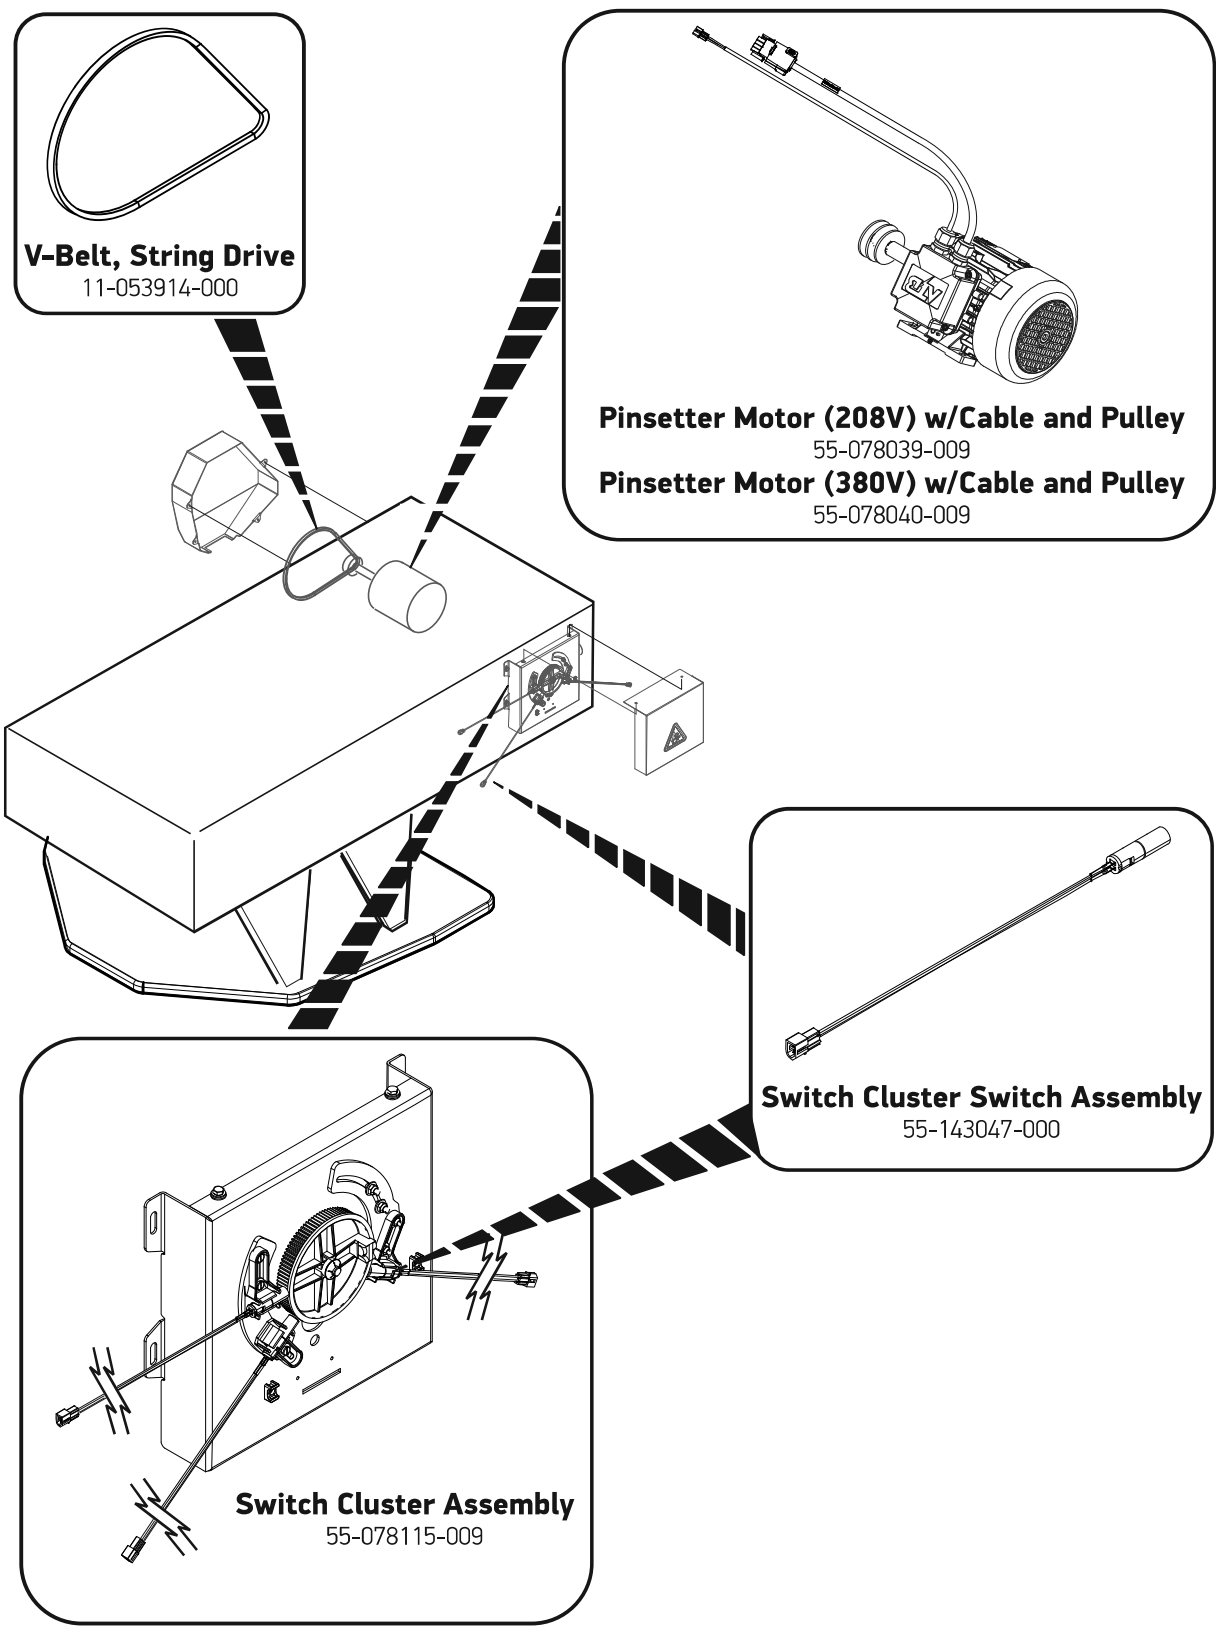

Setting Platform

Drive Chain Assembly

PMI / String Spool Assemblies

Return Lever Assembly

Pinsetter Motor / Switch Cluster Assemblies

Gate Assembly

360 Controller

*** Limited Availability**
Replacement Options
 47-277187-230 Conversion Kit - 230V Ball Accelerator Ass'y
 47-277188-400 Conversion Kit - 400V Ball Accelerator Ass'y

Ball Accelerator