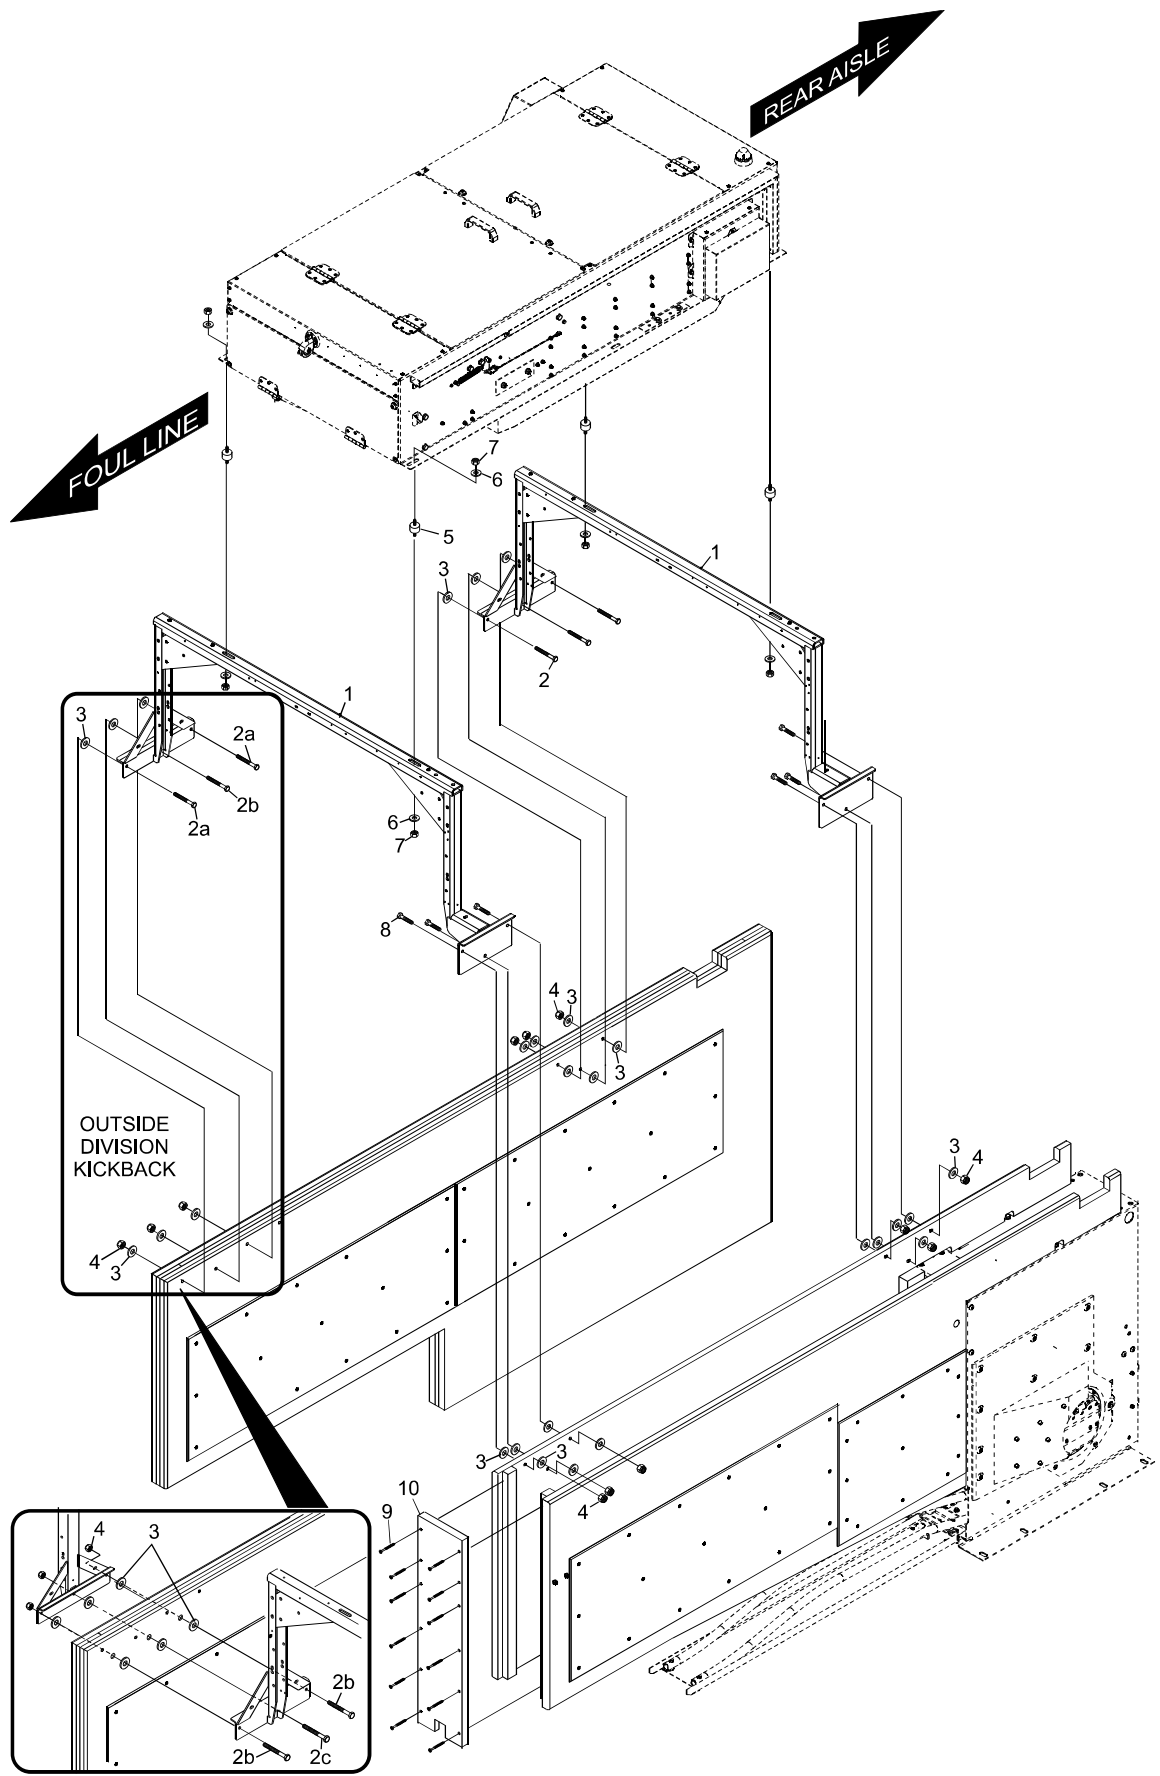

Index No.	Part No.	Package / Order Reference	Description
1.	55-278117-001		Machine Support Frame
2a.	11-051017-001		Hex Head Cap Screw (M8 x 90 mm)
2b.	11-051081-001		Hex Head Cap Screw (M8 x 100 mm)
2c.	11-051107-001		Hex Head Cap Screw (M8 x 110 mm)
3.	11-052016-001		Optional Flat Washers (8 mm x 30 mm x 2 mm)
4.	11-051744-001		Hex Locknut (M8)
5.	55-278022-000		Rubber Bumper Mount
6.	11-052050-001		Flat Washer (10.5 mm x 30 mm x 2.5 mm)
7.	11-051745-001		Hex Locknut (M10)
8.	11-051011-001		Hex Head Cap Screw (M8 x 50 mm)
9.	11-051893-000		T-25 Torx Screws S.C.S.H.W.S. (M5 x 60 mm)
10.	55-278147-000		Front Cover (Black)

Frame Assembly