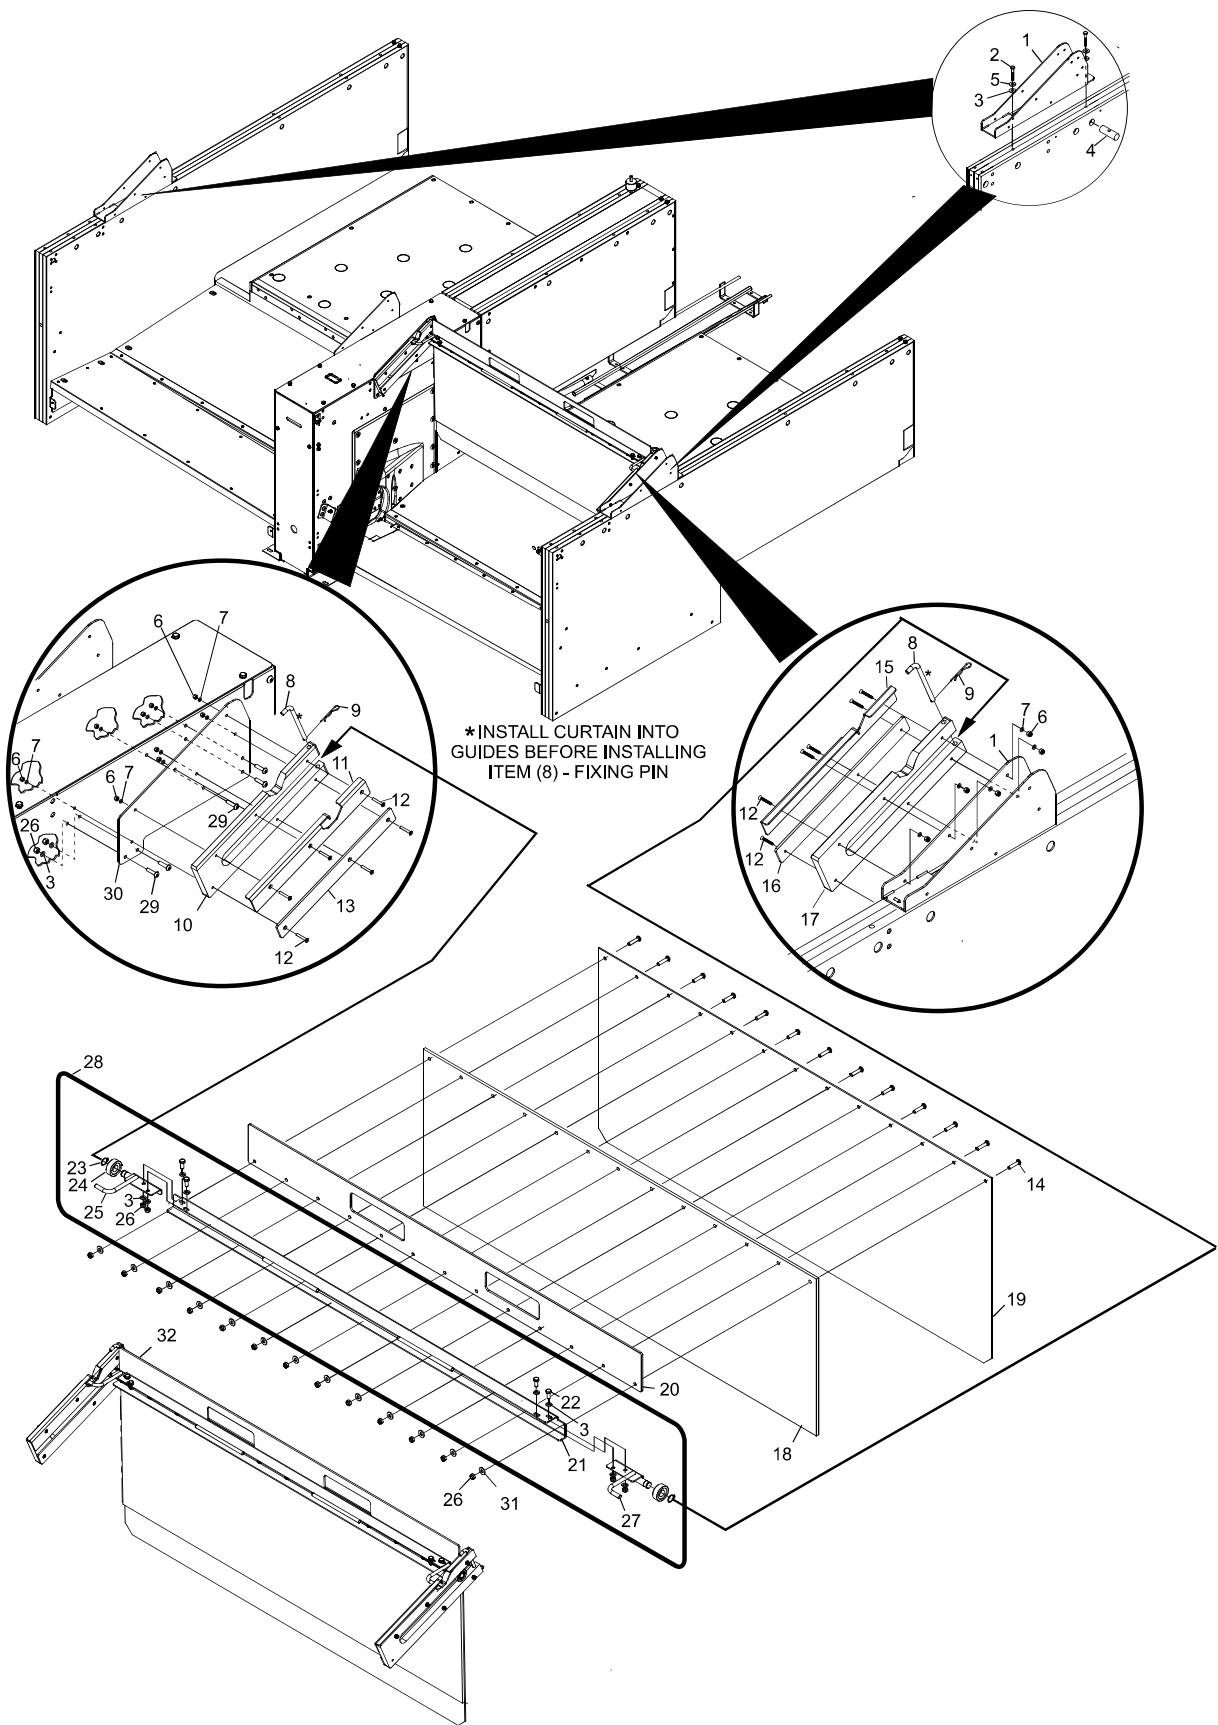

Index No.	Part No.	Package / Order Reference	Description
1.	55-279312-000		Curtain Holder - Division Side
2.	11-051054-001		Hex Head Cap Screw (M8 x 60 mm)
3.	11-052003-001		Flat Washer (M8)
4.	84-200073-000		Barrel Nut (M8)
5.	11-051770-001		Lock Washer (M8)
6.	11-051742-000		Locknut (M5)
7.	11-052020-001		Flat Washer (M10)
8.	55-279204-000		Fixing Pin
9.	11-054300-000		Cotter Pin
10.	55-279199-000		Side Curtain Holder, R,H.
11.	55-279202-000		Curtain Guide Rail, R.H.
12.	11-052941-001		Flat Head Socket Screw
13.	55-279395-000		Protector Plate, R.H.
14.	11-051815-000		Button Head Screw (M8 x 35 mm)
15.	55-279201-000		Curtain Guide Rail, L.H.
16.	55-279394-000		Protector Plate, R.H.
17.	55-279200-000		Side Curtain Holder, L.H.
18.	55-279203-001		Assembly, Moving Pin Curtain Holder
19.	55-279197-000		Pin Curtain, Front
20.	47-021084-000		Rubber Curtain
20.	55-279356-000		Upper Guard
21.	55-279203-000		Moving Pin Curtain Holder
22.	11-051010-000		Hex Head Cap Screw (M8 x 20 mm)
23.	11-051852-000		External Retaining Ring
24.	55-279393-000		Bearing
25.	55-279296-000		Assembly Adjusting Plate, R.H.
26.	11-051744-000		Locknut (M4)
27.	55-279295-000		Assembly Adjusting Plate, L.H.
28.	55-279203-001		Assembly, Moving Pin Curtain Holder
29.	11-054801-001		Button Head Screw
30.	55-109301-000		Curtain Holder
31.	11-052006-000		Flat Washer
32.	55-279196-009		Curtain Assembly

Pit Curtain

Pit Curtain