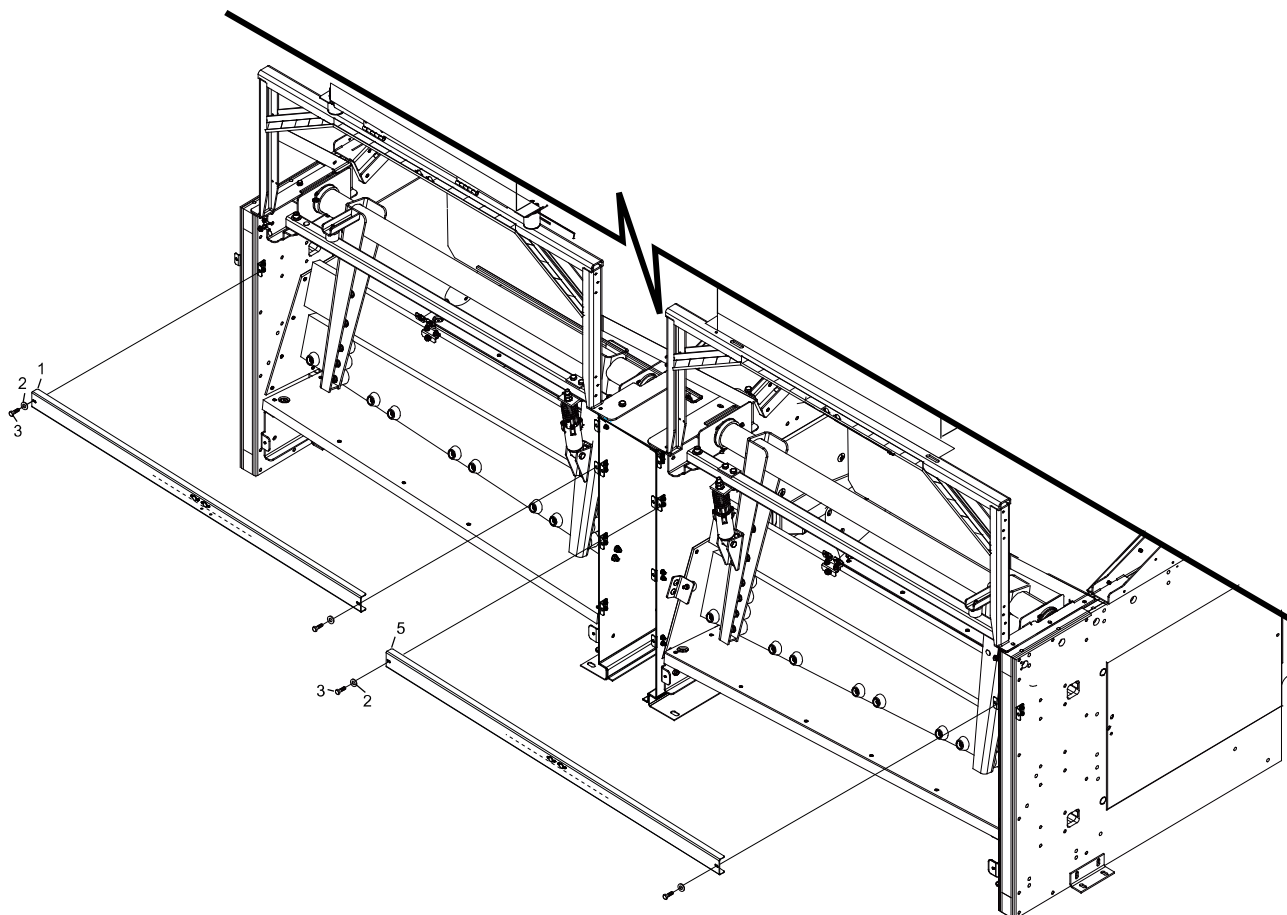

<b>Index No.</b>	<b>Part No.</b>	<b>Package / Order Reference</b>	<b>Description</b>
1.	55-279081-002		R.H. Horizontal Holder Assembly w/Magnetic Latch
	55-279081-009		R.H. Horizontal Holder Assembly w/Camlock Latch
2.	11-052037-001		(M10) Flat Washer
3.	11-051018-001		Hex Head Cap Screw (M6 X 20 Mm)
4.	11-051744-001		(M8) Locknut
5.	55-279078-002		L.H. Horizontal Holder Assembly w/Magnetic Latch
	55-279078-009		L.H. Horizontal Holder Assembly w/Camlock Latch

## Rear Guard - Horizontal Bracket