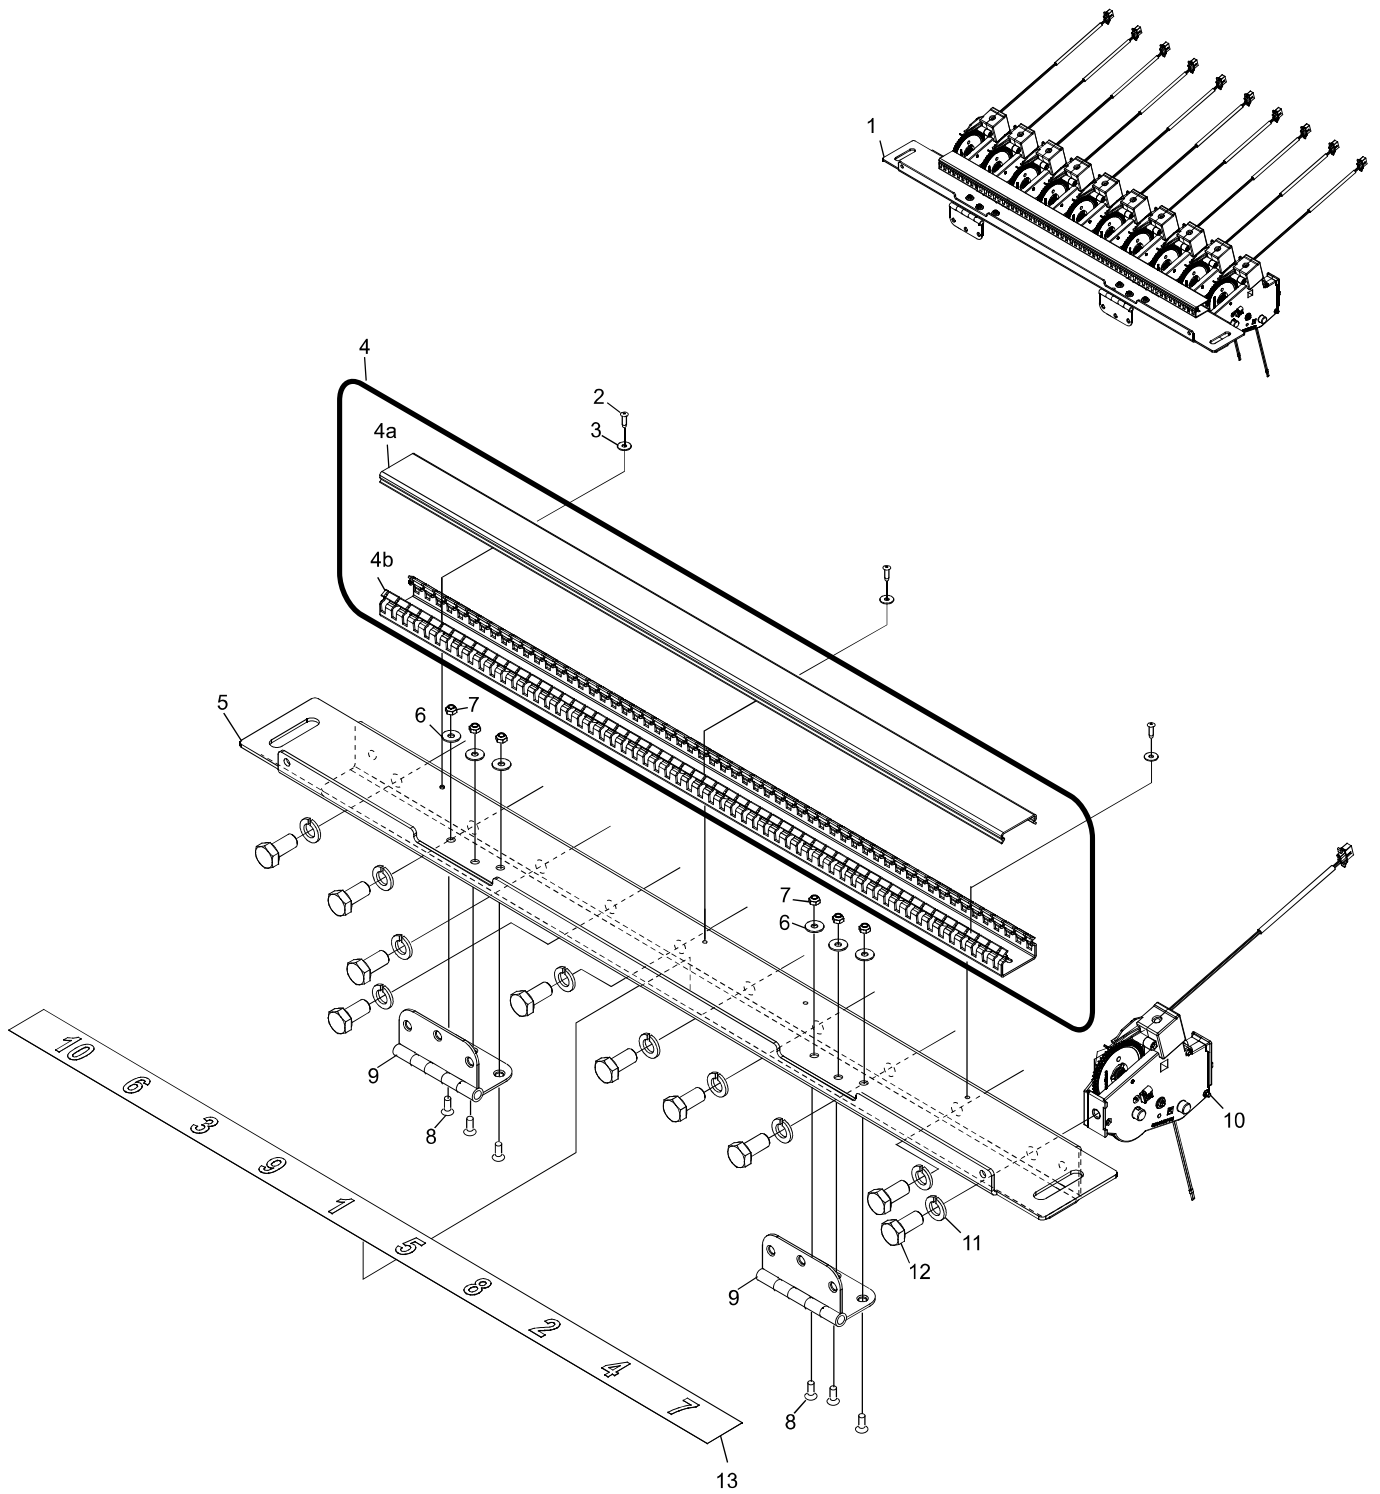

Index No.	Part No.	Package / Order Reference	Description
1.	55-019142-009		Assembly - PMI Unit
2.	11-054601-000		Rivet
3.	11-052062-000		Flat Washer
4.	55-019141-009		Cable Channel
	4a.55-149130-200		Channel Top
	4b.55-149130-100		Channel
5.	55-019143-000		Rear Cross Support
6.	11-052039-000		Flat Washer
7.	11-051742-001		Hex Locknut
8.	11-052947-000		Flat Head Screw
9.	11-077000-001		Hinge
10.	55-040426-009		Pin Motion Interface Assembly

Pin Motion Interface (PMI)

Pin Motion Interface (PMI)