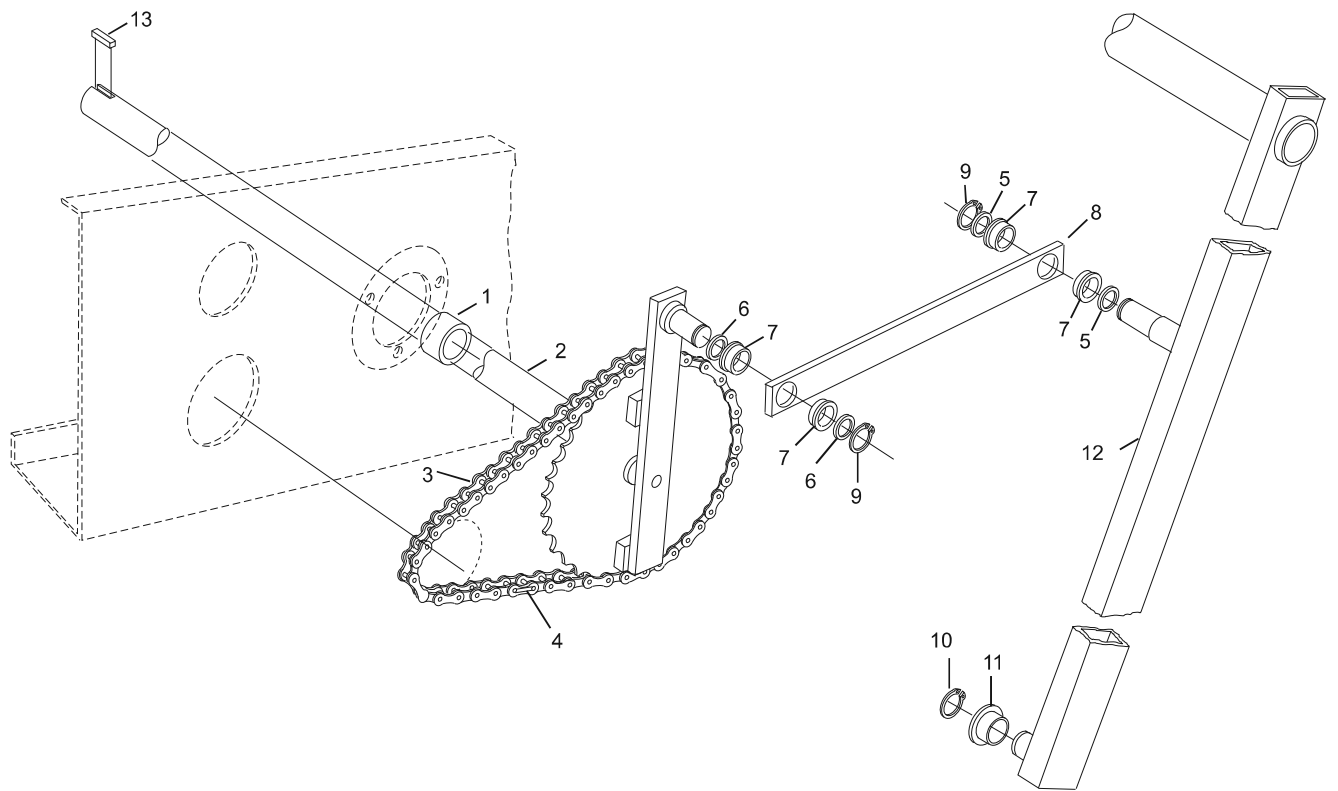

<b>Index</b>		
<b>No.</b>	<b>Part No.</b>	<b>Description</b>
1.	47-070171-004	Spacer Bushing (18.5 mm)
2.	47-071219-003	Gear and Shaft
3.	11-601006-000	50 Link Chain
4.	11-600501-000	Connecting Link (3 pieces)
5.	11-052056-001	Flat Washer (20 mm)
6.	11-052038-001	Flat Washer (21 mm)
7.	99-010217-004	Bushing
8.	47-045192-004	Flat Connecting Link
9.	11-051853-001	Retaining Ring (20 mm)
10.	11-051869-000	Retaining Ring (15 mm)
11.	99-010103-004	Bushing
12.	47-041530-002	Sweep Shaft
13.	11-053495-000	Key (8 mm x 7 mm x 40 mm)

## Sweep Drive Assembly