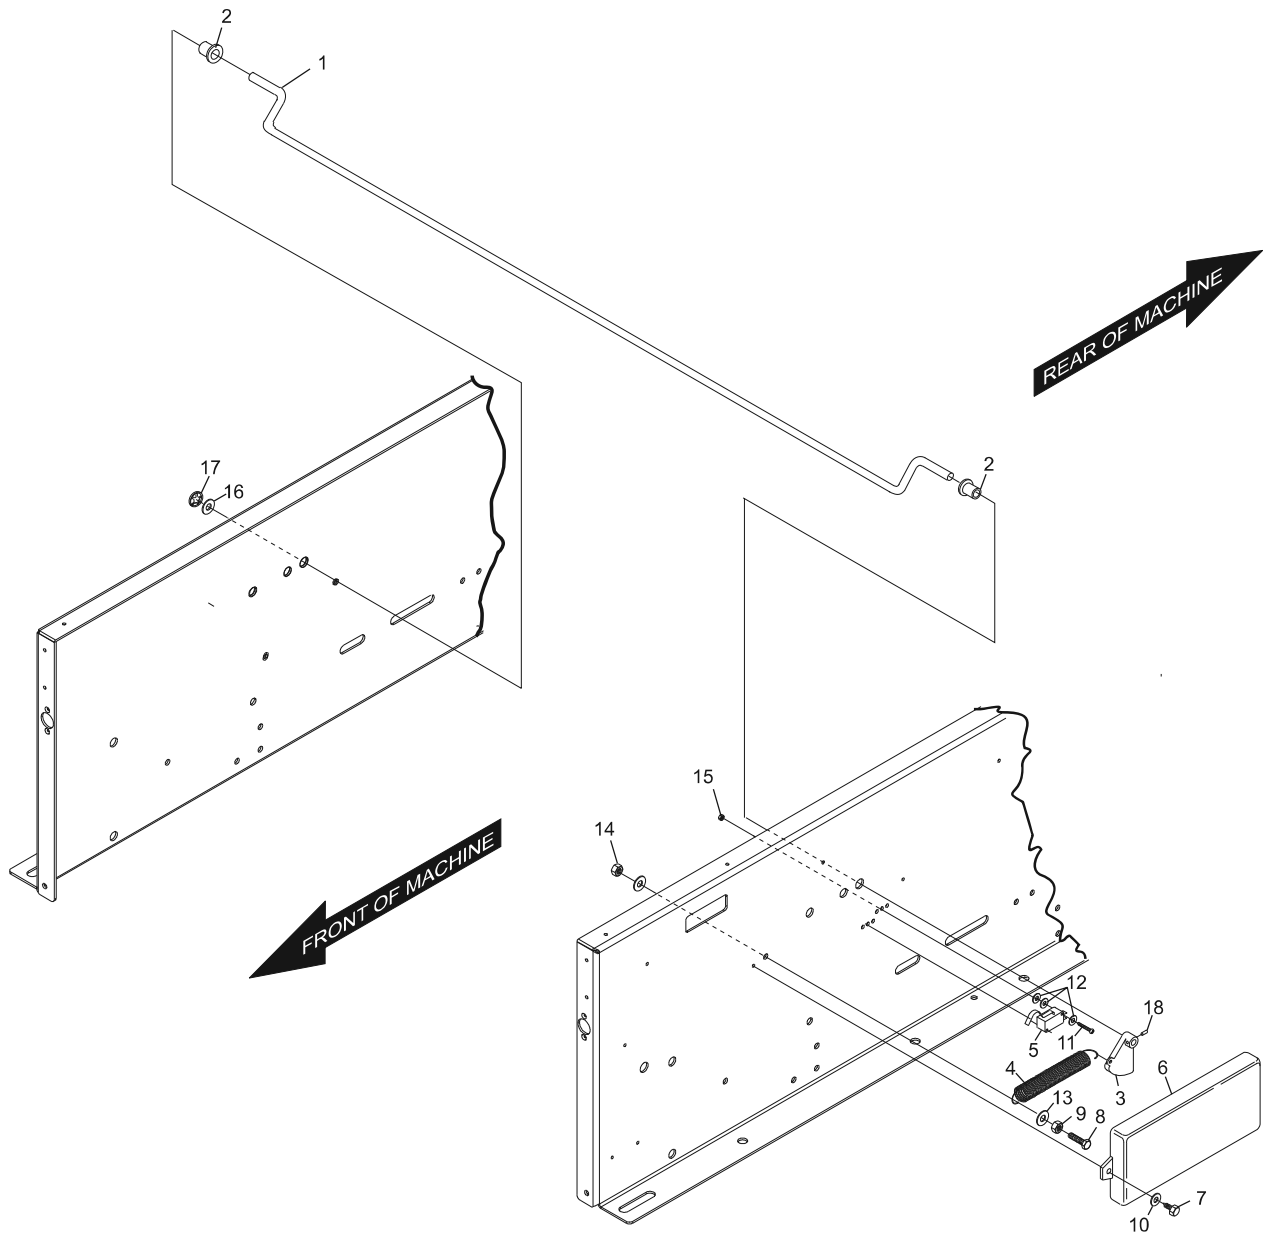

Index No.	Part No.	Package / Order Reference	Description
1.	55-050638-004		Pivot Rod
2.	47-075435-004		Nylon Bushing
3.	55-050613-004		Clutch Jam Cam
4.	55-050636-004		Clutch Spring
5.	55-143049-000		Jam Switch
6.	55-058210-000		Clutch Cover (Black)
7.	11-051069-001		Screw Hex Cap (M5 x 12 mm)
8.	11-051028-000		Hex Hd. Cap Screw (M6 x 25 mm)
9.	11-051702-001		Hex Nut (M6)
10.	11-052020-001		Flat Washer (5.3 mm x 12 mm x 1 mm)
11.	11-052214-001		Machine Screw (M3 x 20 mm)
12.	11-052058-000		Flat Washer (3.2 mm x 9 mm x .8 mm)
13.	11-052008-001		Flat Washer (6.4 mm x 12 mm x 1.6 mm)
14.	11-051743-001		Self Locking Hex Nut (M6)
15.	11-051746-001		Self Locking Hex Nut (M3)
16.	11-052003-001		Flat Washer (8.4 mm x 16 mm x 1.6 mm)
17.	11-053478-001	47-861050-000	Speed Nut (Quick Lock #17), Pkg Qty - 10
18.	11-052681-001		Spring Pin (3 mm x 16 mm)

Clutch Jam (Tangle) Mechanism

Clutch Jam (Tangle) Mechanism