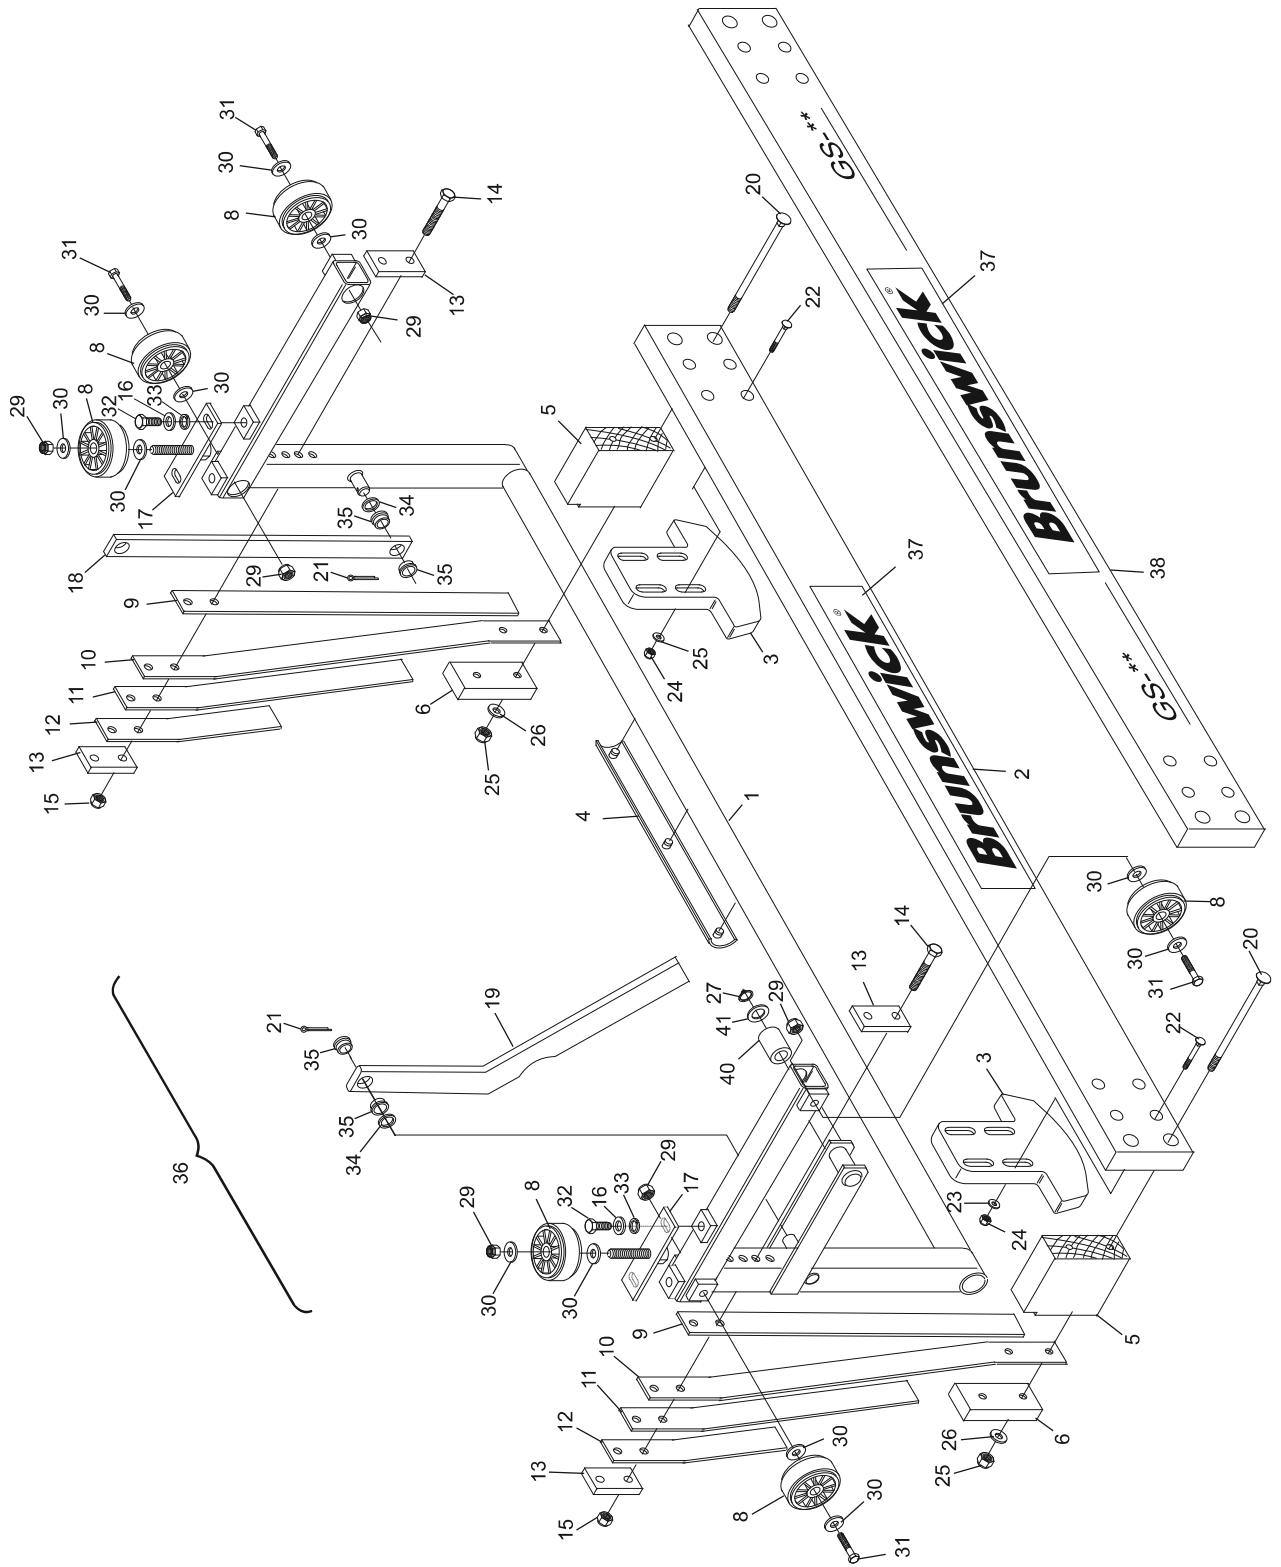

Index No.	Part No.	Description
1.	47-042058-002	Sweep Wagon Frame only (uses Leaf Springs)
	N.A.	Sweep Wagon Frame w/o Leaf Springs
2.	47-041769-003	Sweep Board Only (brown for GS-10, GS-92 or GS-96)
3.	47-041721-002	Gutter Adapter
4.	47-041636-004	Protection Strip
5.	47-041750-004	Spacer
6.	47-041751-004	Protector
7.	46-040170-004	Roller
8.	99-040249-004	Plastic Roller Assembly
9.	47-041737-004	Retaining Flat Spring
10.	47-041734-004	Flat Spring
11.	47-041735-004	Flat Spring
12.	47-041736-004	Flat Spring
13.	47-041738-004	Flat Spring
14.	11-051013-001	Hex Hd. Cap Screw (10 mm x 90 mm)
15.	11-051745-001	Locknut (10 mm)
16.	11-051770-001	Lockwasher (8 mm)
17.	47-041774-004	Bracket
18.	47-041526-003	N.A. R.H. Pusher Rod
19.	47-042056-003	L.H. Pusher Rod (shown)
20.	11-052608-001	Carriage Bolt (8 mm x 150 mm)
21.	11-051792-001	Split Pin (3.2 mm x 28 mm)
22.	11-052607-001	Carriage Bolt (6 mm x 45 mm)
23.	11-052037-001	Flat Washer (6.4 mm)
24.	11-051743-001	Locknut (6 mm)
25.	11-051744-001	Locknut (8 mm)
26.	11-052006-001	Flat Washer (8.4 mm)
27.	11-051852-001	Retaining Ring (17 mm)
28.	*11-052012-001	Flat Washer (18 mm)
29.	11-051747-001	Locknut (12 mm)
30.	11-052024-001	N.A. Flat Washer (13 mm)
	47-861010-001	R.O. Flat Washer (13 mm) Pkg. of 20
31.	11-051070-001	Hex Hd. Cap Screw (12 mm x 60 mm)
32.	11-051038-001	Hex Hd. Cap Screw (8 mm x 16 mm)
33.	11-052003-001	Flat Washer (8.4 mm)
34.	11-052034-001	Flat Washer (15 mm)
	11-054103-001	Spacer Washer (16 mm)
35.	99-010103-004	Plastic Bearing
36.	47-041637-001	Sweep Wagon Assembly Complete
37.	47-042545-000	N.A. Sweep Board Decal (GS-10)
	47-044692-004	N.A. Sweep Board Decal (GS-92)
	47-044801-004	Sweep Board Decal (GS-96)
	47-045082-004	Sweep Board Decal (GS-98)
	47-045373-004	Sweep Board Decal (GS-X)
38.	47-044802-009	Sweep Board w/Felt (Brown)
	47-044927-003	Sweep Board only (Gray)
39.	*47-043772-004	Felt only
40.	46-040170-004	Roller
41.	11-052053-001	Flat Washer (17 mm)

N.A. = No Longer Available
R.O. = Replacement Option

* Not Illustrated

Sweep Wagon Assembly - with Springs

Sweep Wagon Assembly - with Springs