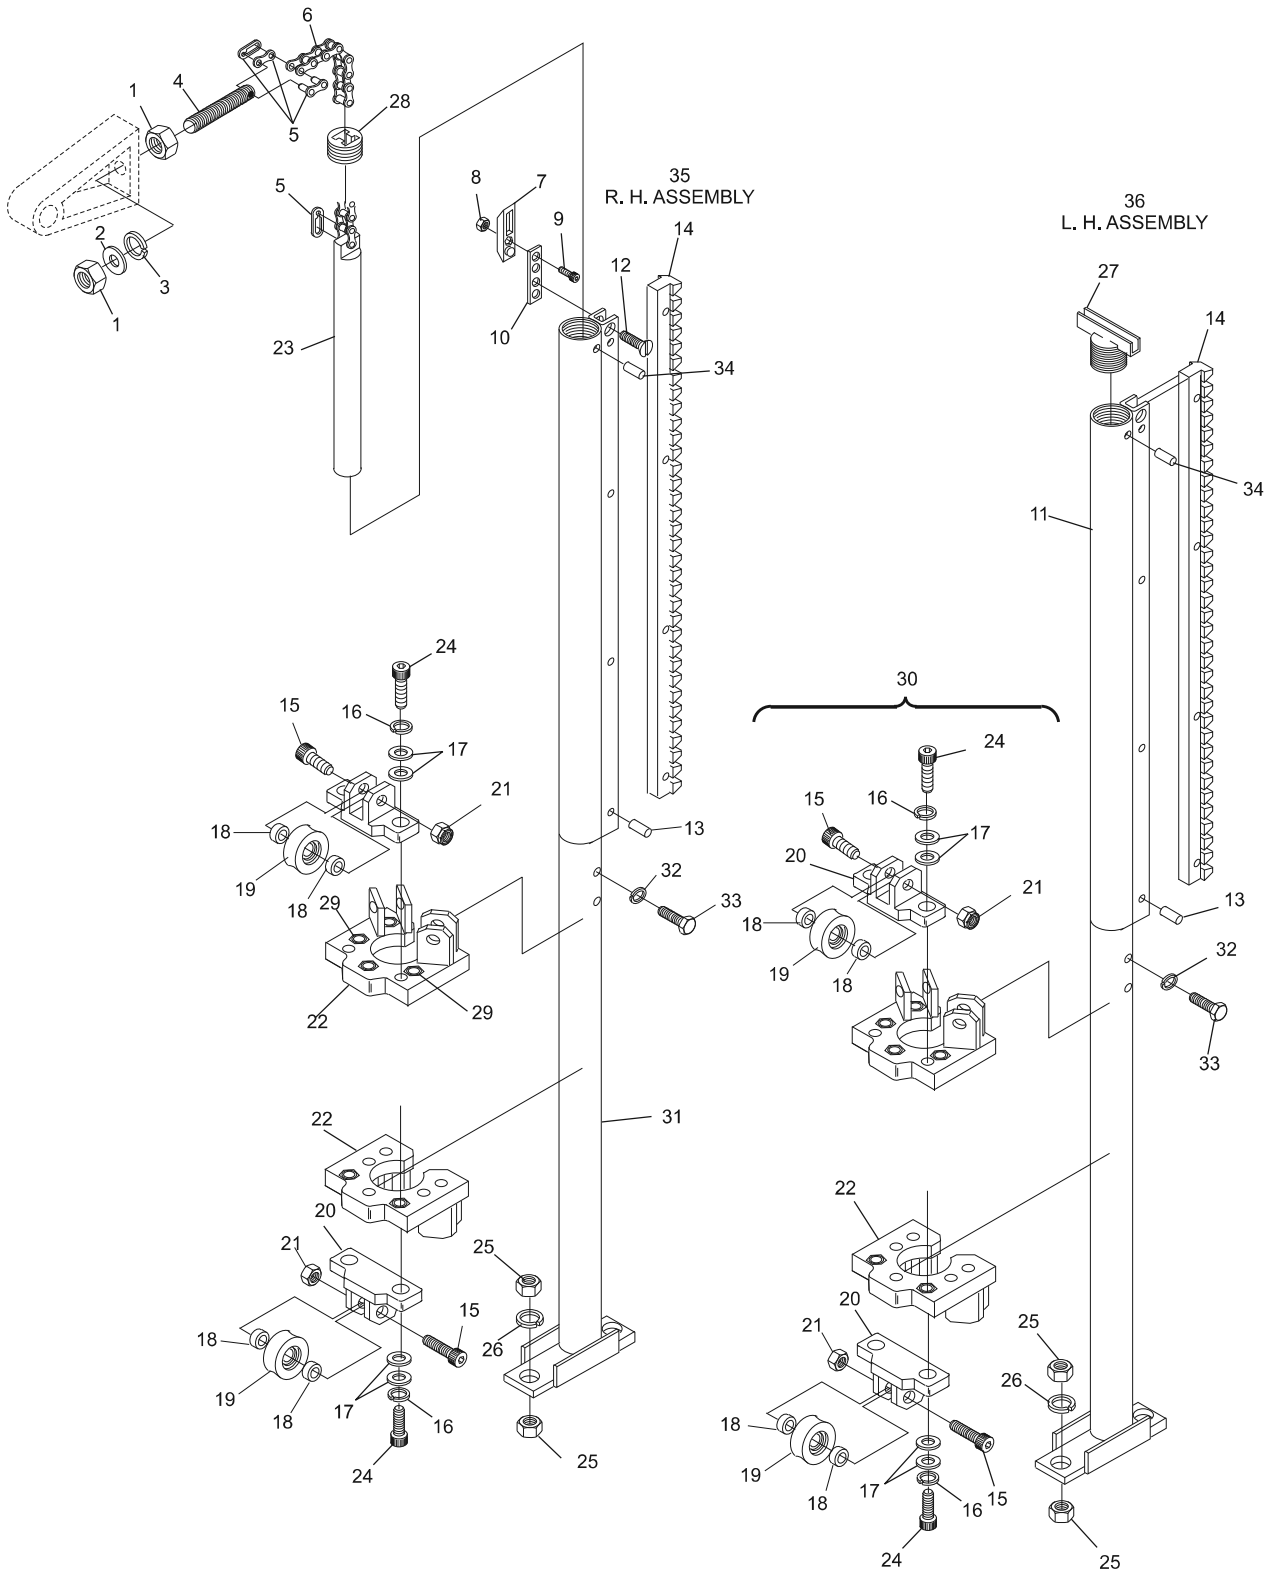

Index No.	Part No.	Description
1.	11-051706-001	Hex Nut (12 mm)
2.	11-051772-001	Lockwasher (12 mm)
3.	11-052024-001	N.A. Flat Washer (13 mm)
	47-861010-001	R.O. Flat Washer (13 mm) Pkg. of 20
4.	47-071975-004	Threaded Connector
5.	11-600500-000	Master Link (3 pieces)
6.	11-601007-000	Roller Chain (64 Links)
7.	47-050926-004	Cam
8.	11-051743-001	Locknut (6 mm)
9.	11-051509-001	Socket Hd. Cap Screw (6 mm x 12 mm)
10.	47-051490-004	Cam Holder
11.	47-052347-003	Upper Deck Rack Tube
12.	11-052451-001	Slt'd. Flat Ctsk. Hd. Machine Screw (6 mm x 25 mm)
13.	11-052679-001	Rolled Pin (6 mm x 22 mm)
14.	47-050365-003	Toothed Rack (6 mm x 25 mm)
15.	11-051518-001	Socket Hd. Cap Screw (10 mm x 40 mm)
16.	11-051771-001	Lockwasher (10 mm)
17.	11-052018-001	Flat Washer (10.5 mm)
18.	47-071162-004	Spacer Bushing
19.	47-071148-004	Roller
20.	47-071170-003	Roller Support (small)
21.	11-051745-001	Locknut (10 mm)
22.	47-071171-003	Roller Support (large)
23.	47-070386-004	Counter Weight
24.	11-051517-001	Socket Hd. Cap Screw (10 mm x 25 mm)
25.	11-051707-001	Hex Nut (16 mm)
	11-051748-001	Locknut (16 mm)
26.	11-051774-001	Lockwasher (16 mm)
27.	47-071871-003	T-Stop
28.	47-070401-004	Threaded Cap
29.	11-051703-001	Hex Nut (10 mm)
30.	47-071161-003	Roller Support Complete
31.	47-052346-003	Deck Rack Tube (lower)
32.	11-051770-001	Lockwasher (8 mm)
33.	11-051066-001	Hex Hd. Cap Screw (8 mm x 18 mm)
34.	11-052684-001	Rolled Pin (5 mm x 40 mm)
35.	47-052458-009	N.A. R.H. Assembly
36.	47-052459-009	N.A. L.H. Assembly

N.A. = No Longer Available

R.O. = replacement Option

Table Rack and Roller Assembly

Table Rack and Roller Assembly