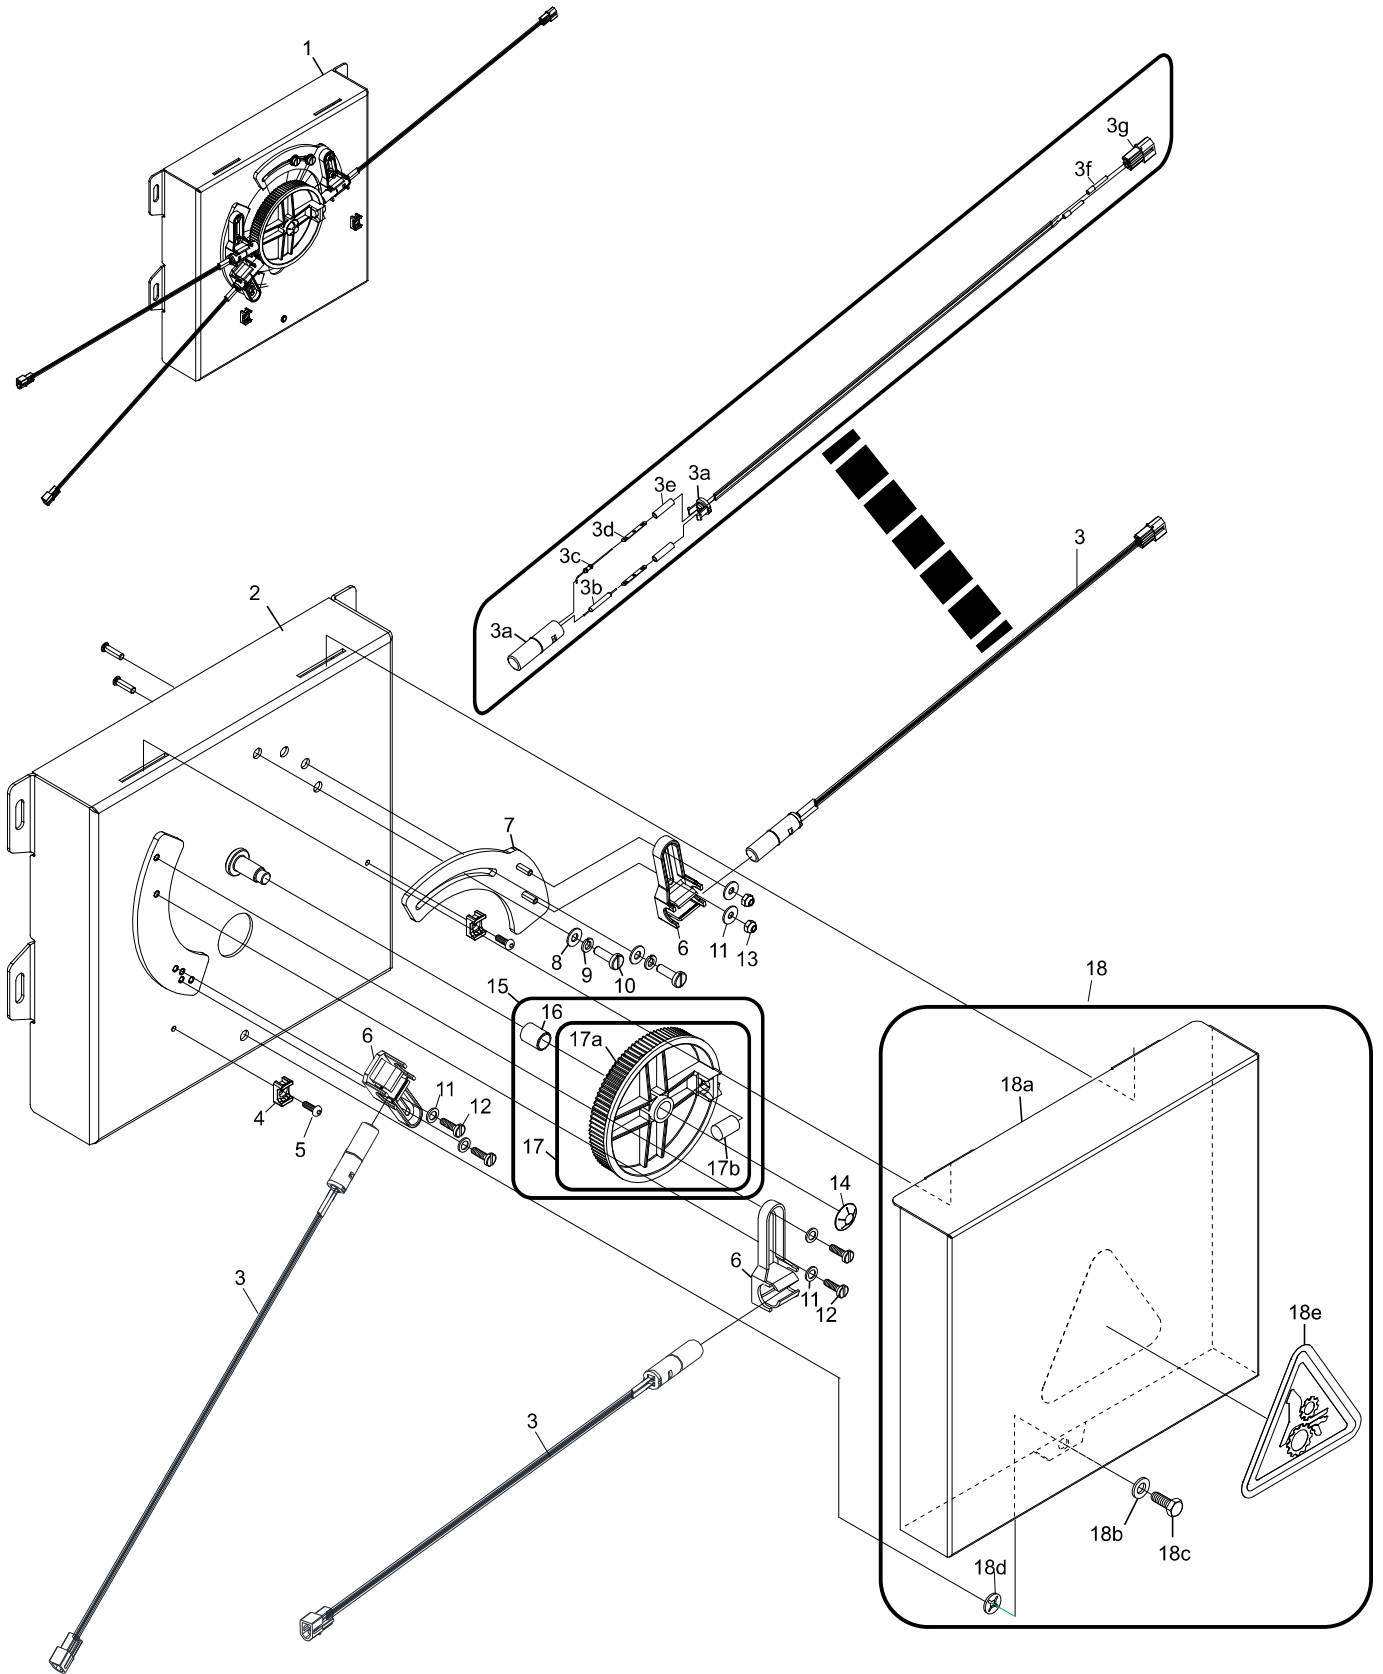

<b>Index No.</b>	<b>Part No.</b>	<b>Package / Order Reference</b>	<b>Description</b>
1.	55-079345-009		Cluster Housing Assembly
2.	55-079345-000		Cluster Housing
3.	55-143047-000		Assembly Cluster Reed Switch
	3a. 99-050125-003		Housing
	3b. 47-074221-004		Reed Switch
	3c. 11-691121-000		Resistor
	3d. 99-050183-004		Reed
	3e. 47-227160-000		Heat Shrink Tubing
	3f. 11-680302-000		Pin
	3g. 11-680116-000		Housing
4.	99-226387-000		Cable Tie Holder
5.	11-054601-000		Pop Rivet
6.	99-050187-004		Switch Holder
7.	55-078255-000		Switch Support For Cluster
8.	11-052020--000		Flat Washer
9.	11-051768-000		Lock Washer
10.	11-052369-000		Pan Head Screw
11.	11-052021-000		Flat Washer
12.	11-052354-000		Pan Head Screw
13.	11-051741-000		Locknut
14.	11-053478-000		Speed Nut
15.	55-078216-009		Gear Assembly - includes index Nos. 16,17,17a, and 17b,
	16. 55-078024-000		Bearing
	17. 55-071111-009		Cluster Gear w/Magnet
	17a. 55-070484-003		Gear
	17b. 55-040711-004		Magnet
18.	55-079346-009		Cluster Cover Assembly
	18a. 55-079346-000		Cluster Cover
	18b. 11-052020-000		Flat Washer
	18c. 11-051069-000		Hex Head Cap Screw
	18d. 11-690553-000		Retainer
	18e. 99-268200-003		Decal

## Switch Cluster

**Switch Cluster**