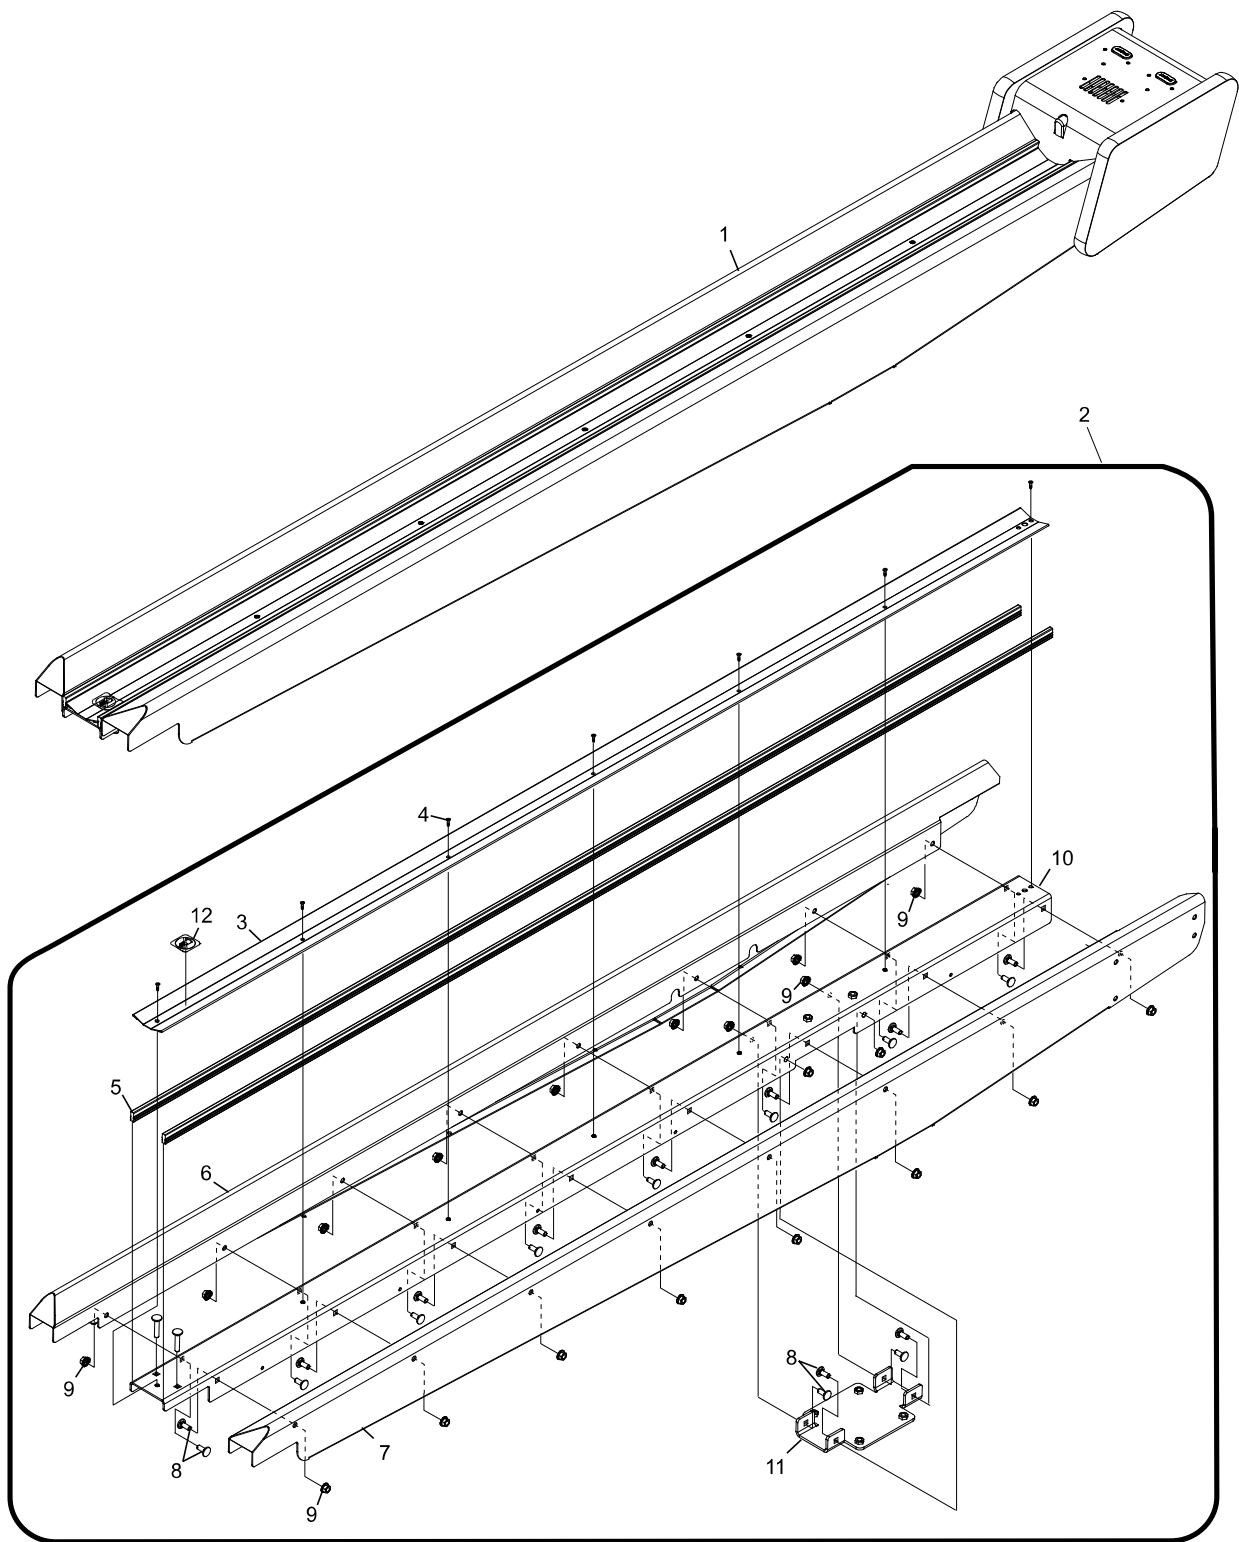

Index		
No.	Part No.	Description
1.	53-400771-000	Assembly, Rack, Surface - Does not include Fan or Hose
2.	53-400838-000	Assembly, Rack W/Rubber (contains Index Nos. 2 thru 12)
3.	53-400840-000	Pan Surface
4.	11-052570-000	Screw Flat Head(M4 x 14) Flat Head
5.	53-400837-002	Rubber Track
6.	53-400923-000	Surface Rack Long, L.H
7.	53-400922-000	Surface Rack Long, R.H.
8.	11-052651-000	Carriage Bolt, (M8 x 20 mm)
9.	11-055451-000	Flange Locknut (M8)
10.	53-400839-000	Frame
11.	53-400843-000	Leg Mount Plate
12.	53-400067-000	"NO HANDS" Decal

Surface 10-Pin Ball Rack

Surface 10-Pin Ball Rack