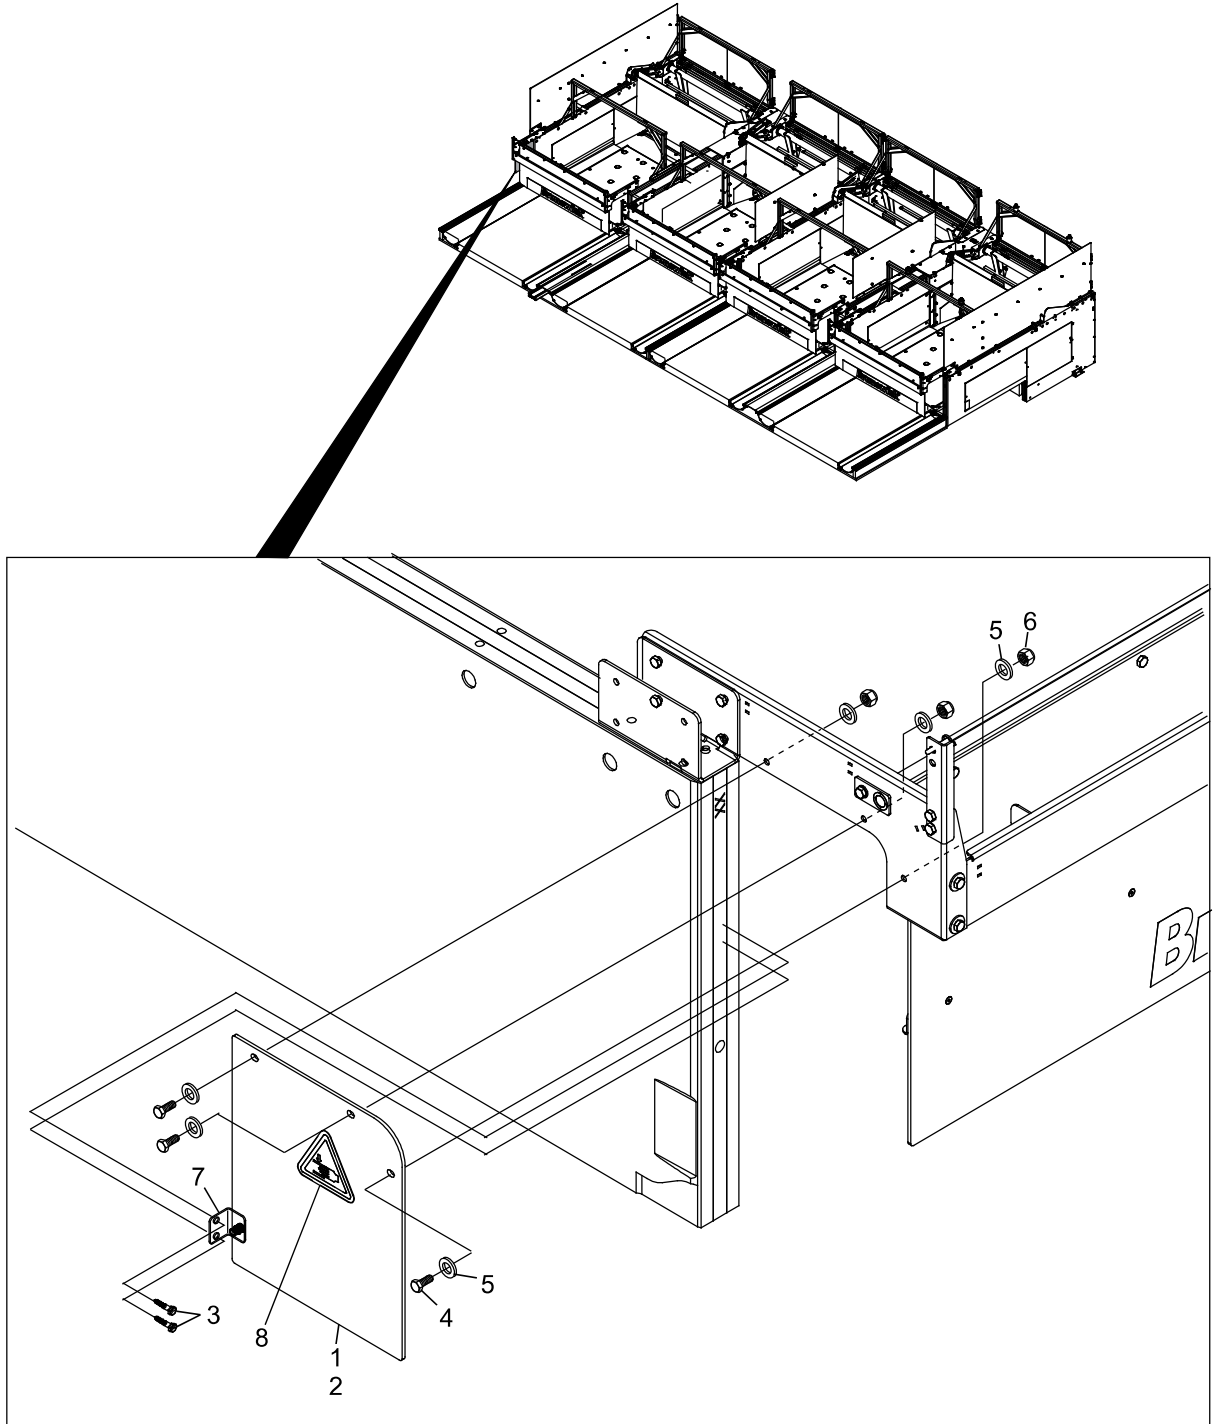

Index No.	Part No.	Package / Order Reference	Description
1.	55-099361-009		Package - Front Gate Guard (Includes Indexes 2-8)
2.	55-099361-001		Assembly - Front Gate Guard
3.	11-053308-000		Hex Head Wood Screw
4.	11-051010-001		Hex Head Cap Screw (M8 X 20mm)
5.	11-052003-000		Flat Washer
6.	11-051744-000		(M8) Locknut
7.	55-099065-001		Guard Bracket
8.	99-268201-003		"Pinch Point" Safety Label

End Lane Gate Guard - Left Side

End Lane Gate Guard - Left Side