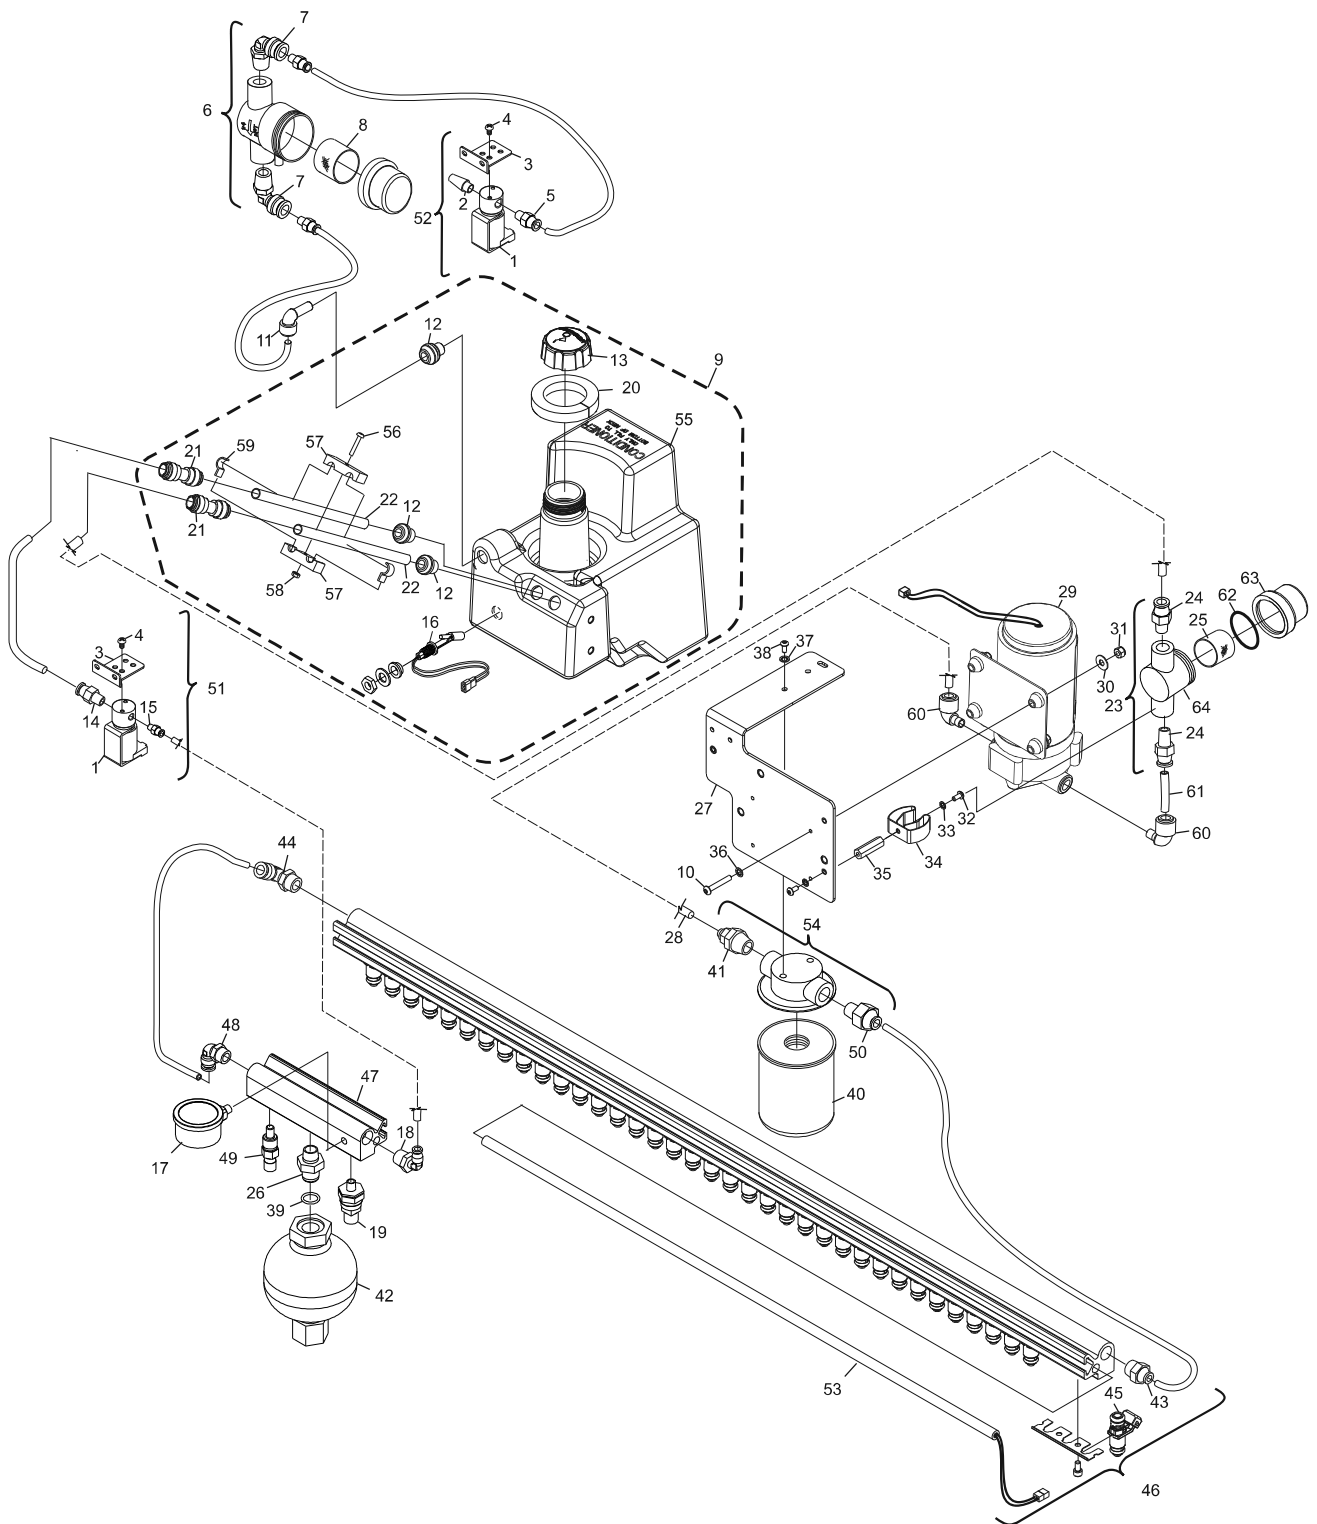

Index

Index No.	Part No.	Description
1.	14-100725-000	Solenoid Valve w/Connector Assembly (24VDC)
2.	11-655016-000	Filter/Muffler
3.	14-100090-000	Mounting Bracket
4.	11-012056-015	Screw (#8-32 x 1/4)
5.	11-655015-000	Male Fitting (1/4 Tube x 1/8 NPT)
6.	14-100025-000	Vent Overflow Line Strainer
7.	11-655026-000	Swivel Elbow Fitting
8.	11-655044-000	Line Strainer (200 mesh)
9.	14-101791-000	Conditioner Tank Assembly - complete
10.	11-006095-000	Button Head Cap Screw (#10-24 x 1-1/4")
11.	11-655052-000	90° Elbow Fitting (3/8 tube x 3/8 stem)
12.	14-100430-001	Grommet (modified)
13.	14-100437-000	Conditioner Tank Cap
14.	11-655063-000	Straight Fitting (1/8 NPT)
15.	11-655015-000	Straight Fitting (1/8 NPT)
16.	14-100942-000	Liquid Level Sensor
17.	11-655065-000	Pressure Dial (0-6 PSI)
18.	11-655028-000	Swivel Fitting - male (1/4 x 3/8 NPT)
19.	11-696945-000	Sensor Pressure (100 PSI)
20.	14-100580-000	Foam - Conditioner Tank Neck
21.	11-655090-000	3/8" Tube Straight Union
22.	11-282004-004	Tubing (3/8 O.D. x 11-1/4")
23.	14-100478-000	Line Strainer Assembly
24.	11-655048-000	Connector Fitting (3/8)
25.	11-655024-000	Line Strainer (40 mesh)
26.	11-655006-000	Fitting (3/4-16 to 3/8 NPT)
27.	14-100802-000	Conditioner/Pump w/Connector
28.	11-655043-022	Tube (3/8 x 13.5")
29.	14-100755-000	Conditioner Pump w/Fitting Assembly
30.	11-191753-000	Washer (1/4)
31.	11-170005-015	Lock Nut (#10-24)
32.	11-006061-015	Button Head Socket Cap Screw (#8-32 x 3/8")
33.	11-199002-015	Lockwasher - Internal Tooth (#8)
34.	11-655058-000	Tool Holder
35.	11-185257-000	Standoff (#8-32 x 1-1/4")
36.	11-199003-015	Lockwasher - Internal Tooth (#10)
37.	11-199005-015	Lockwasher (1/4)
38.	11-006178-001	Button Head Cap Screw (1/4-20 x 1/2")
39.	11-625600-000	"O" Ring
40.	11-655029-000	Filter
41.	11-655088-000	Compression fitting (3/8 Tube x 3/8 NPT)
42.	11-655007-000	Accumulator Diaphragm
43.	11-655089-000	Fitting - Male Connector, (3/8 Tube x 3/8 NPT)
44.	11-655040-000	Swivel Elbow (male)
45.	14-100323-000	Injector
46.	14-100995-000	Conditioner Rail w/Connector Assembly
47.	14-100071-000	Rail - Accumulator
48.	11-655040-000	Fitting (3/8 tube to 3/8 NPT)
49.	11-696944-000	Coolant Temperature Sensor
50.	11-655089-000	Fitting Straight (3/8 Tube x 3/8 NPT)
51.	14-100783-000	24VDC Solenoid Valve Assembly
52.	14-100784-000	24VDC Conditioner Tank Vent Valve
53.	14-100788-000	Conditioner Rail Heater
54.	14-100803-051	Conditioner Filter Assembly
55.	14-100790-000	Conditioner Tank - only
56.	11-006093-009	Button Head Socket Cap Screw (#10-32 x 7/8")
57.	14-101436-000	Conditioner Tube Clamp
58.	11-170005-015	Locknut (#10-24)
59.	14-101438-000	Tube to Harness Connector
60.	11-655053-000	90° Fixed Elbow (3/8)
61.	11-655043-006	Tube (3/8 x 3")
62.	11-655024-003	Gasket
63.	11-655024-005	Low Profile Bowl
64.	11-655024-001	Top

Conditioning Delivery System

Conditioning Delivery System