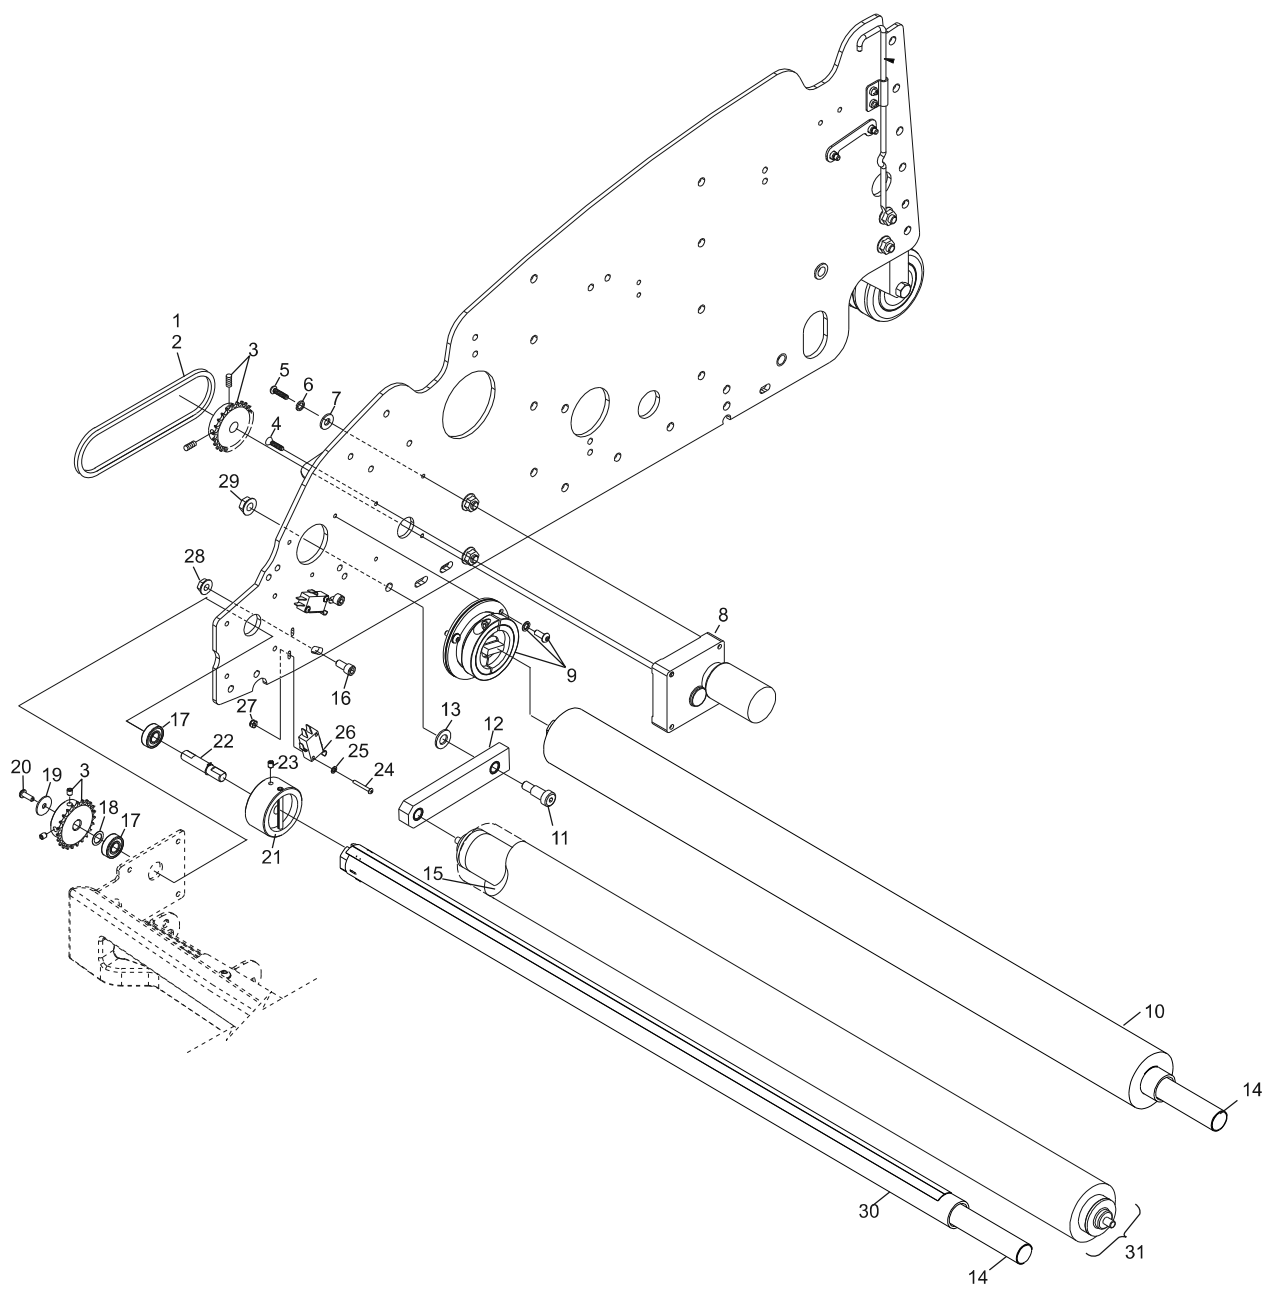

Index

No.	Part No.	Description
1.	11-601013-000	Roller Chain
2.	11-600010-000	Master Link Assembly (1/4" #25)
3.	11-491104-000	Sprocket (23 Tooth, 3/8 Bore)
4.	11-007124-000	Flat Head Hex Socket Cap Screw (#10-32 x 1")
5.	11-006125-000	Button Head Socket Cap Screw (#10-32 x 1")
6.	11-195010-015	Lockwasher (#10)
7.	11-190006-015	Plain Washer (#10)
8.	14-100724-005	Duster Motor w/Connector
9.	14-100364-000	Friction Clutch Assembly w/Hardware
10.	62-860207-000	Envoy/Authority 22 Cleaning Cloth - Package
11.	11-106650-000	Socket Head Shoulder Screw (5/16-18 x 3/8 x 5/8")
12.	14-100084-000	Contact Roller Pivot Arm
13.	11-191752-000	Washer (3/8)
14.	14-100204-000	Duster Cloth Stiffener
15.	14-100081-002	Duster Foam Tube (1.62 I.D. x .75" x 43")
16.	11-005178-015	Hex Head Socket Cap Screw (1/4-20 x 1/2")
17.	11-500100-000	Roller Bearing (3/8 x 7/8 x 9/32)
18.	11-192577-000	Shim (.376 I.D. x .563 O.D. x .010 Thick)
19.	11-190554-015	Fender Washer (11/64 Id x .75 O.D.)
20.	11-006063-009	Button Head Cap Screw (#8-32 x 1/2")
21.	14-100078-000	Duster Cloth Take Up Hub Assembly
22.	14-100780-000	Duster Take-Up Drive Shaft Assembly
23.	11-105451-000	Hex Socket Set Screw (#10-32 x .25")
24.	11-006009-000	Button Head Socket Cap Screw (#4-40 x 7/8")
25.	11-199000-015	Internal Tooth Lockwasher (#4)
26.	11-616025-000	Duster Cloth Up/Dn Lever Type Switch
27.	11-170000-015	Locknut (#4-40)
28.	11-171504-000	Serrated Flange Hex Nut (1/4-20)
29.	11-171501-000	Serrated Flange Hex Nut (5/16-18)
30.	61-200008-000	Duster Cloth Core W/ Plug Assembly
31.	14-100081-000	Contact Roller Duster Cloth Assembly

Dusting System

Dusting System