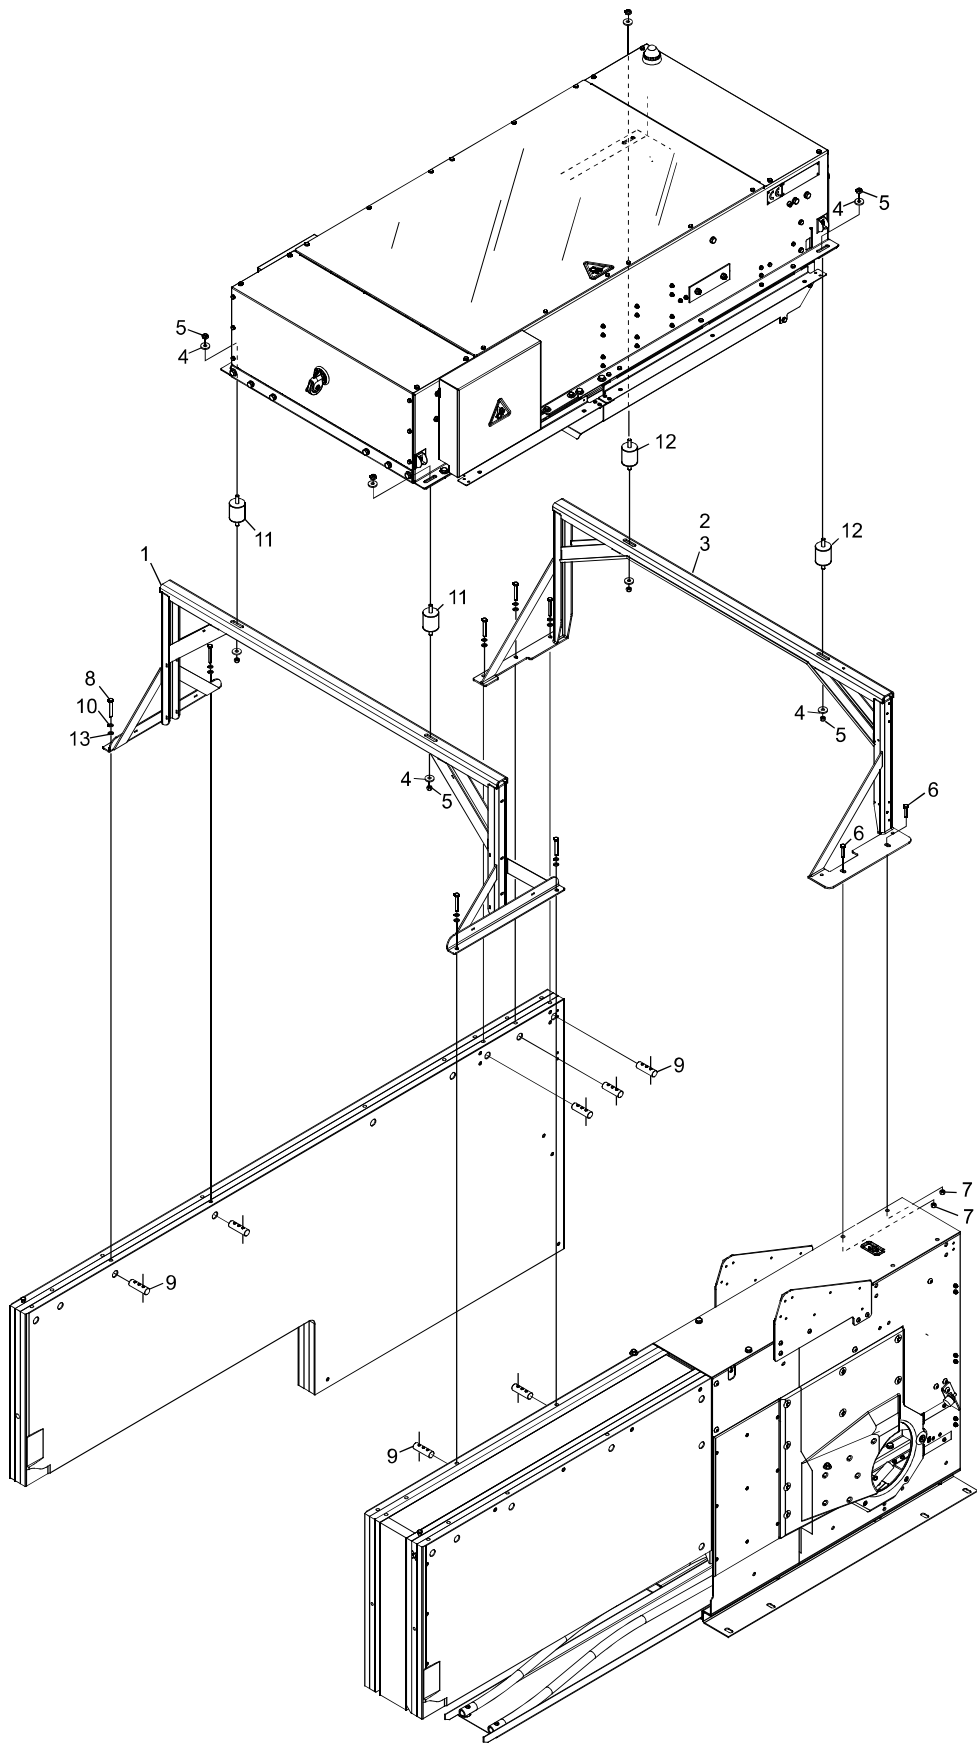

Index No.	Part No.	Package / Order Reference	Description
1.	55-279309-000		Front - Machine Frame
2.	55-279310-002		L.H. Rear Frame w/Door Magnets (UL)
	55-279310-001		L.H. Rear Frame w/Door Camlocks (CE)
3.	55-279311-002		R.H. Rear Frame w/Door Magnets (UL) - Not Shown
	55-279311-001		R.H. Rear Frame w/Door Camlocks (CE) - Not Shown
4.	11-052028-001		Flat Washer
5.	11-051745-001		Locknut
6.	11-051045-001		Hex Head Cap Screw (M10 x 30 mm)
7.	11-051744-001		Locknut
8.	11-051015-000		Hex Head Cap Screw
9.	84-200073-000		Barrel Nut
10.	11-051770-000		Lock Washer
11.	55-278022-000		Rubber Bumper
12.	55-279170-000		Rubber Bumper
13.	11-052003-000		Flat Washer

Mounting Frame Assembly