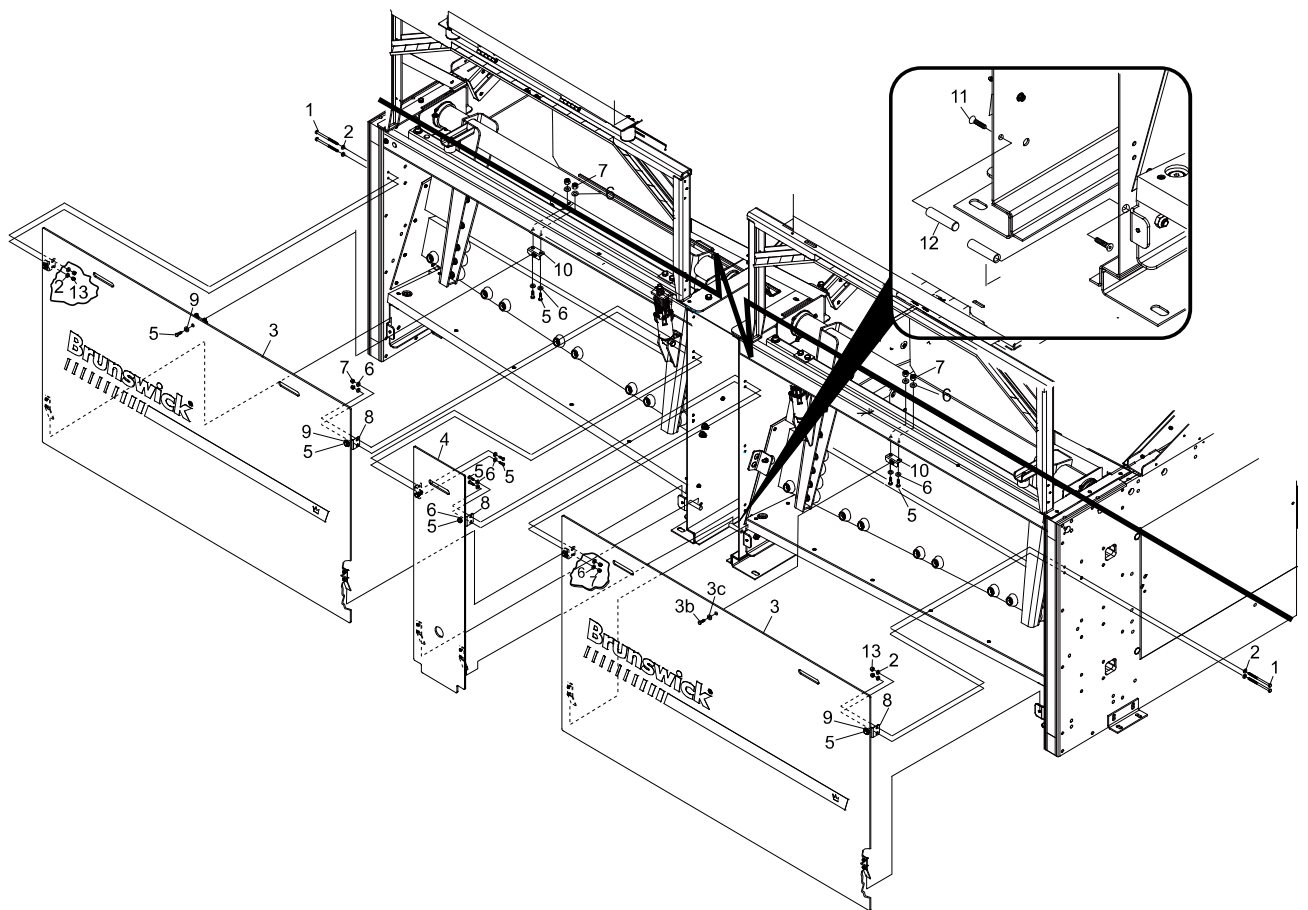

Index No.	Part No.	Package / Order Reference	Description
1.	11-051117-001		Hex Head Cap Screw (M6 X 100 MM)
2.	11-052008-000		(M6) Flat Washer
3.	55-279326-009		Rear Guard Plate Complete w/Brackets and Hardware
4.	55-279325-009		Ball Return Rear Plate Complete w/ Brackets And Hardware
5.	11-051010-000		Hex Head Cap Screw (M8 X 20 MM)
6.	11-052003-000		Flat Washer (M8)
7.	11-051744-000		Locknut (M8)
8.	55-099065-001		Ass'y - Guard Bracket
9.	11-052019-001		Flat Washer (M10)
10.	55-279371-001		Assembly Guard Rear Holder Plate
11.	11-052953-000		Screw Socket Flat Head
12.	55-279512-000		Threaded Pin
13.	11-051743-000		Locknut (M6)

Rear Guards - Lower Guards and Brackets

Rear Guards - Lower Guards and Brackets