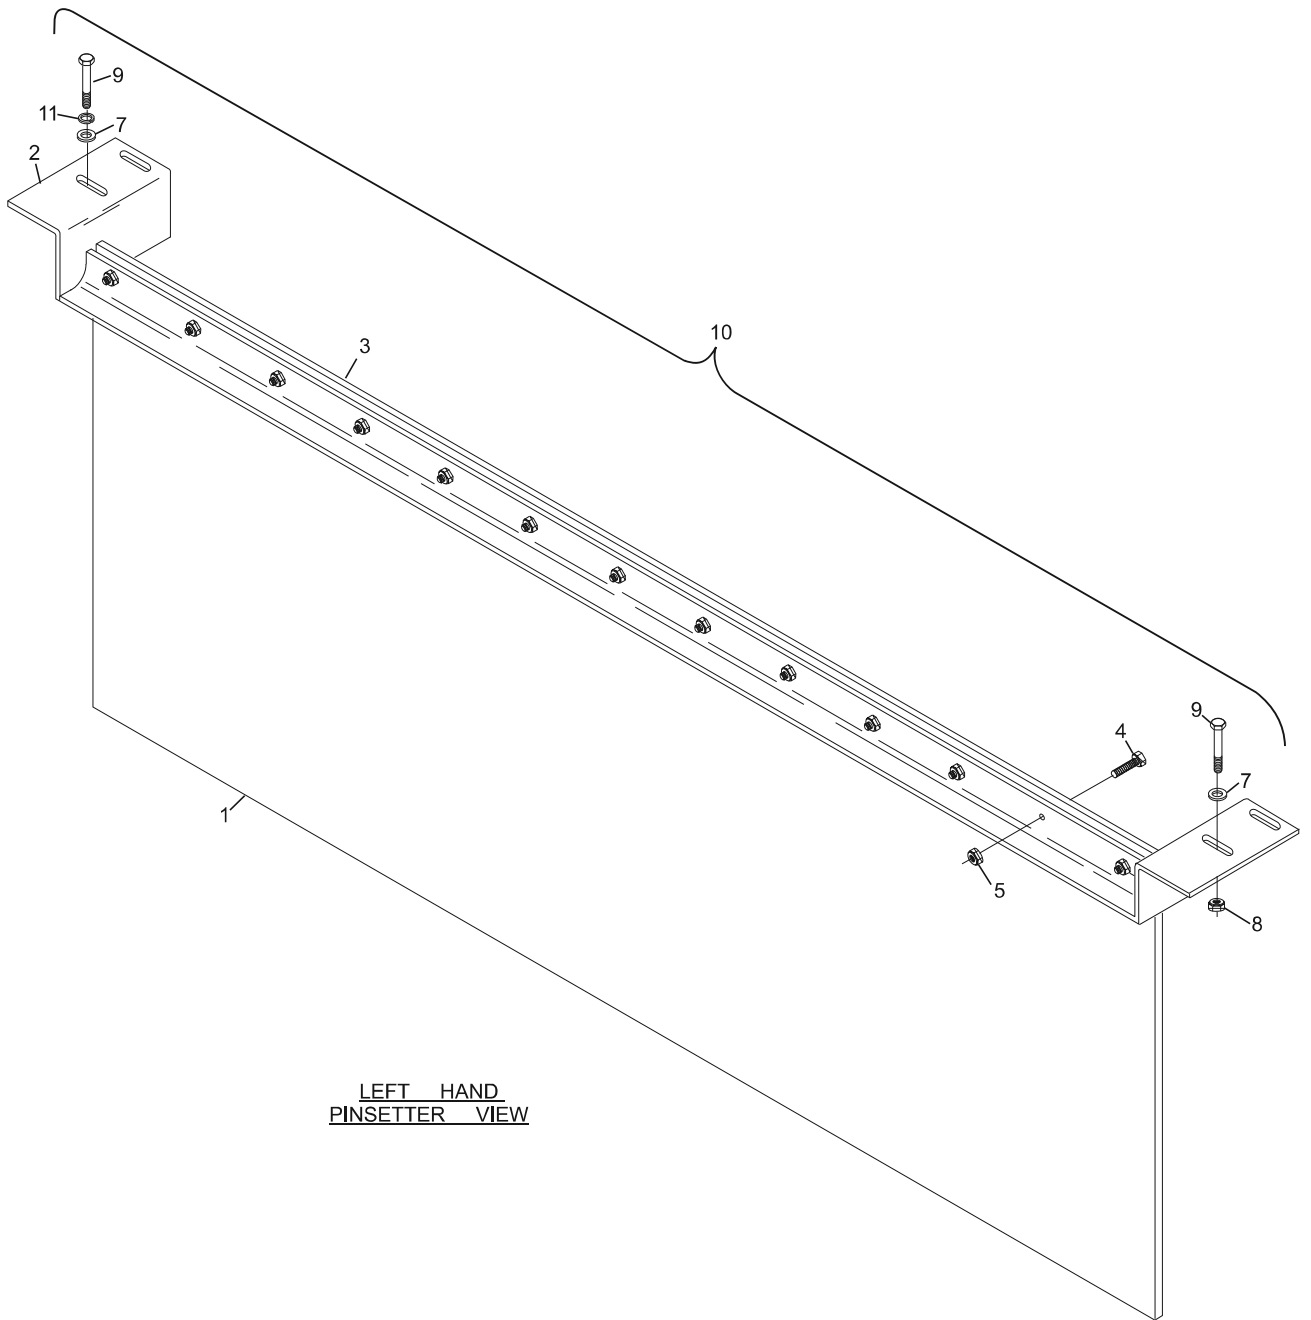

<b>Index</b>		
<b>No.</b>	<b>Part No.</b>	<b>Description</b>
1.	47-021084-004	Curtain
2.	47-021088-002	Pit Curtain Holder
3.	N.A.	Pit Curtain Support Bracket
4.	11-051533-001	Socket Hd. Cap Screw (8 mm x 25 mm)
5.	11-051744-001	Locknut (8 mm)
6.	11-051015-001	Hex Hd. Cap Screw (8 mm x 25 mm)
7.	11-052006-001	Flat Washer (8.4 mm)
8.	11-051745-001	Locknut (10 mm)
9.	11-051055-001	Hex Head Cap Screw (8 mm x 60 mm)
10.	47-021196-002	Pit Curtain Assembly Complete
11.	11-051770-001	Lockwasher (8 mm)

## **Pit Curtain Assembly**

LEFT HAND  
PINSETTER VIEW

## Pit Curtain Assembly