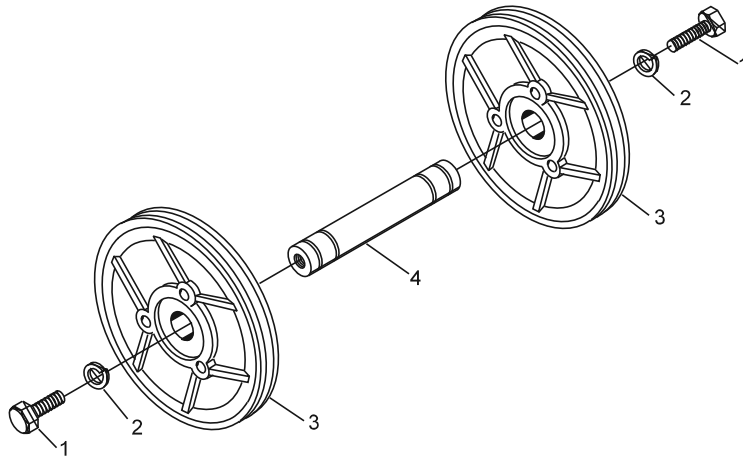

Index

No.	Part No.	Description
1.	11-051038-001	Hex Hd. Cap Screw (8 mm x 16 mm)
2.	11-051770-001	Lockwasher (8 mm)
3.	47-092415-003	Drive Pulley Assembly
4.	47-092206-004	Rear Shaft
5.	47-090552-004	Shaft
6.	47-091855-004	Spacer

Distributor Pulleys

Distributor Pulleys