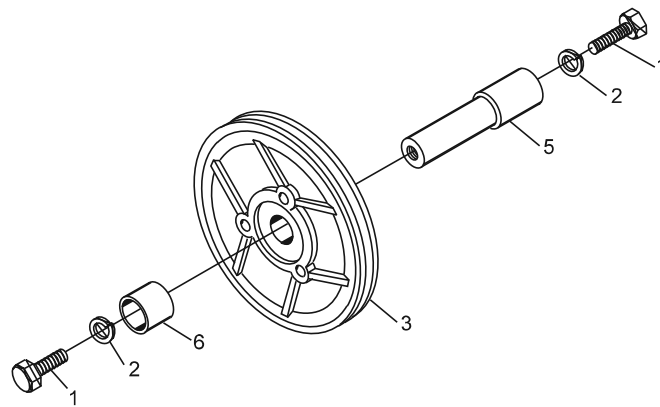

Index

No.	Part No.	Description
1.	11-051038-001	Hex Hd. Cap Screw (8 mm x 16 mm)
2.	11-051770-001	Lockwasher (8 mm)
3.	47-092415-003	Drive Pulley Assembly
4.	47-092206-004	Rear Shaft
5.	47-090552-004	Shaft
6.	47-091855-004	Spacer

Distributor Pulleys

Distributor Pulleys