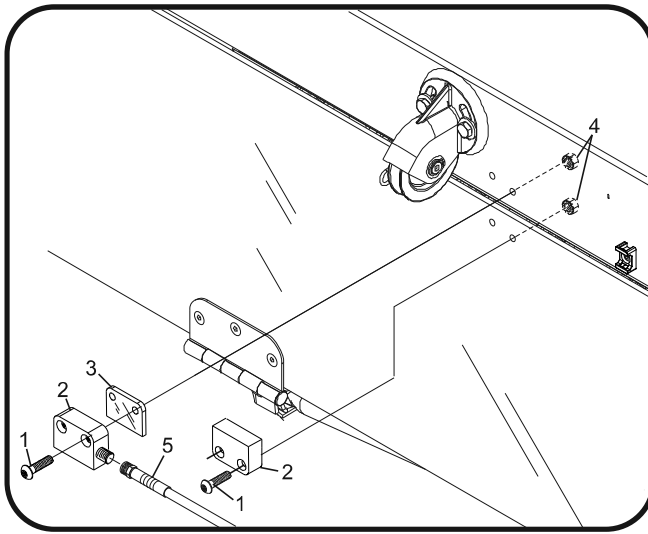

Index No.	Part No.	Package / Order Reference	Description
1.	11-054915-000		Screw TORX Tamper Resistant (M4 x 0.7 mm x 20 mm)
2.	11-696016-000		Interlock Switch / Magnet
3.	55-098263-000		Spacer
4.	11-055477-001		Hex Nut w/External Tooth Lockwasher
5.	55-143079-000		Interlock Cable
6.	99-228264-000		Grommet
7.	11-603119-000		Cable Tie

Magnetic Interlocks

Magnetic Interlocks