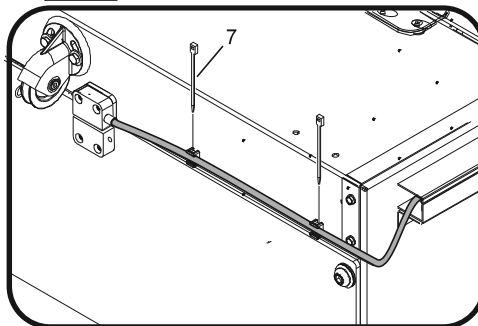

Index No.	Part No.	Package / Order Reference	Description
1.	11-054915-000		Screw TORX Tamper Resistant (M4 x 0.7 mm x 20 mm)
2.	11-696016-000		Interlock Switch / Magnet
3.	55-098263-000		Spacer
4.	11-055477-001		Hex Nut w/External Tooth Lockwasher
5.	55-143079-000		Interlock Cable
6.	99-228264-000		Grommet
7.	11-603119-000		Cable Tie

Magnetic Interlocks

Magnetic Interlocks