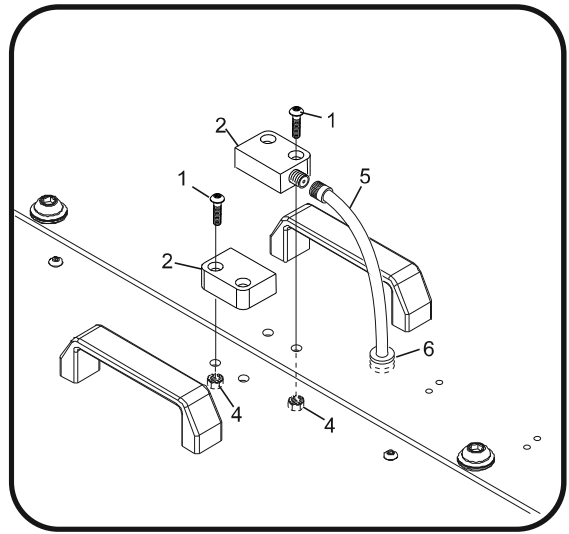

Index No.	Part No.	Package / Order Reference	Description
1.	11-054915-000		Screw TORX Tamper Resistant (M4 x 0.7 mm x 20 mm)
2.	11-696016-000		Interlock Switch / Magnet
3.	55-098263-000		Spacer
4.	11-055477-001		Hex Nut w/External Tooth Lockwasher
5.	55-143079-000		Interlock Cable
6.	99-228264-000		Grommet
7.	11-603119-000		Cable Tie

Magnetic Interlocks

Magnetic Interlocks