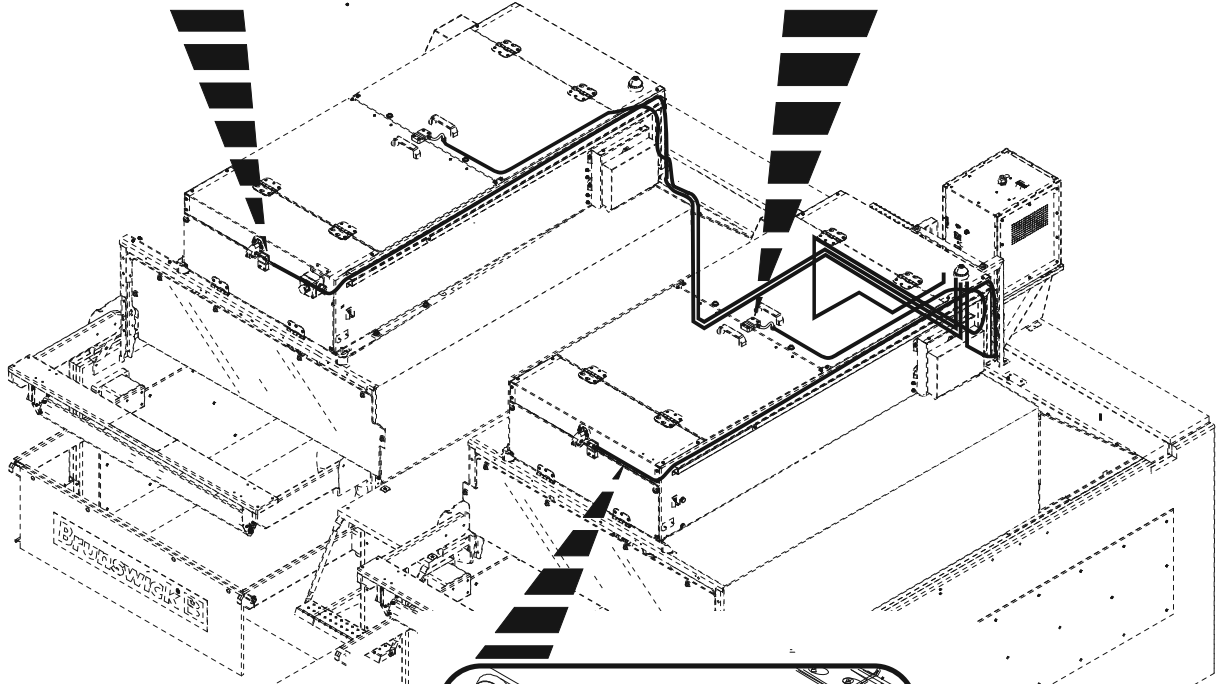

Index No.	Part No.	Package / Order Reference	Description
1.	11-054915-000		Screw TORX Tamper Resistant (M4 x 0.7 mm x 20 mm)
2.	11-696016-000		Interlock Switch / Magnet
3.	55-098263-000		Spacer
4.	11-055477-001		Hex Nut w/External Tooth Lockwasher
5.	55-143079-000		Interlock Cable
6.	99-228264-000		Grommet
7.	11-603119-000		Cable Tie

Magnetic Interlocks

Magnetic Interlocks