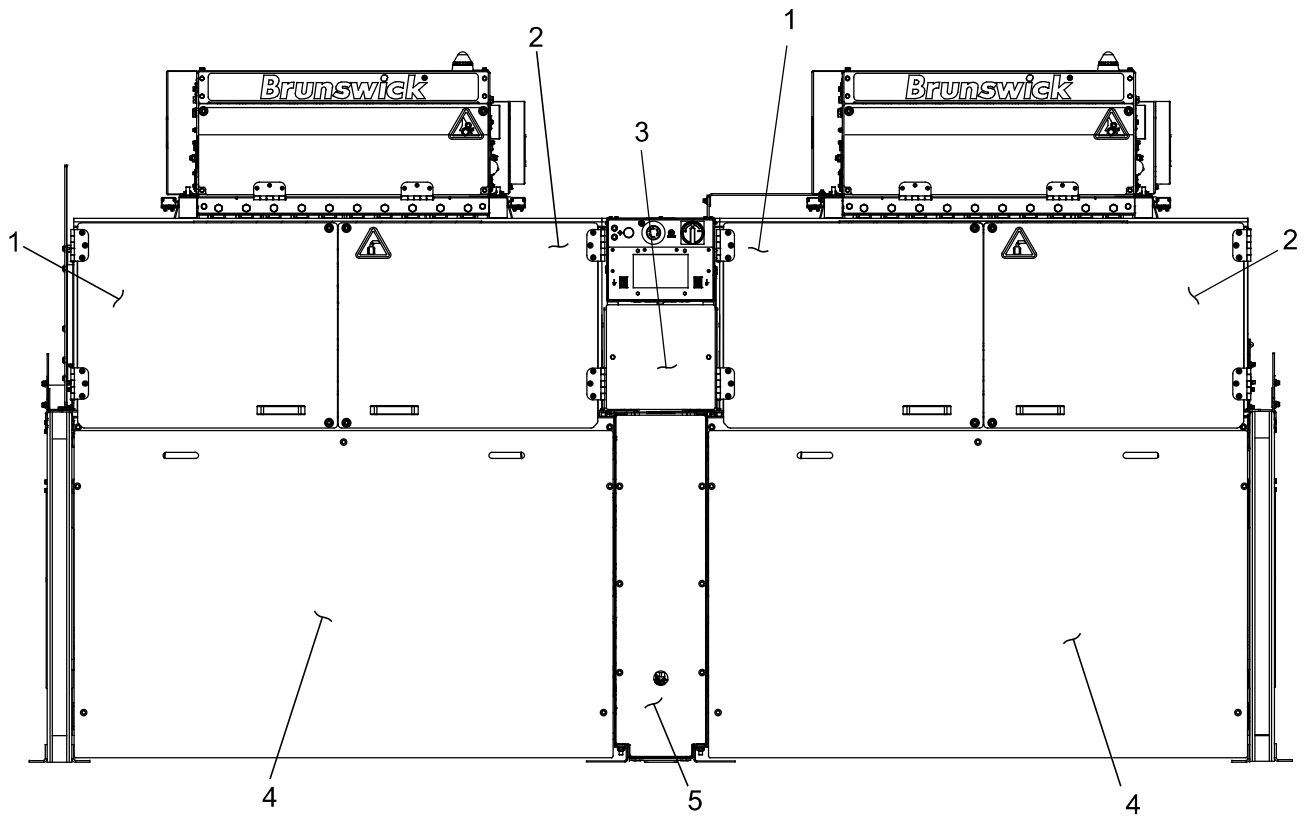

Index No.	Part No.	Package / Order Reference	Description
1.	55-099063-009		R.H. Rear Upper Guard Door w/Camlock Latch
2.	55-099085-009		L.H. Rear Upper Guard Door w/Camlock Latch
3.	55-279314-009		Controller Protector Plate
4.	55-279326-009		Rear Lower Guard Plate
5.	55-279325-009		Ball Return Rear Plate

Rear Guards - CE

Rear Guards - CE