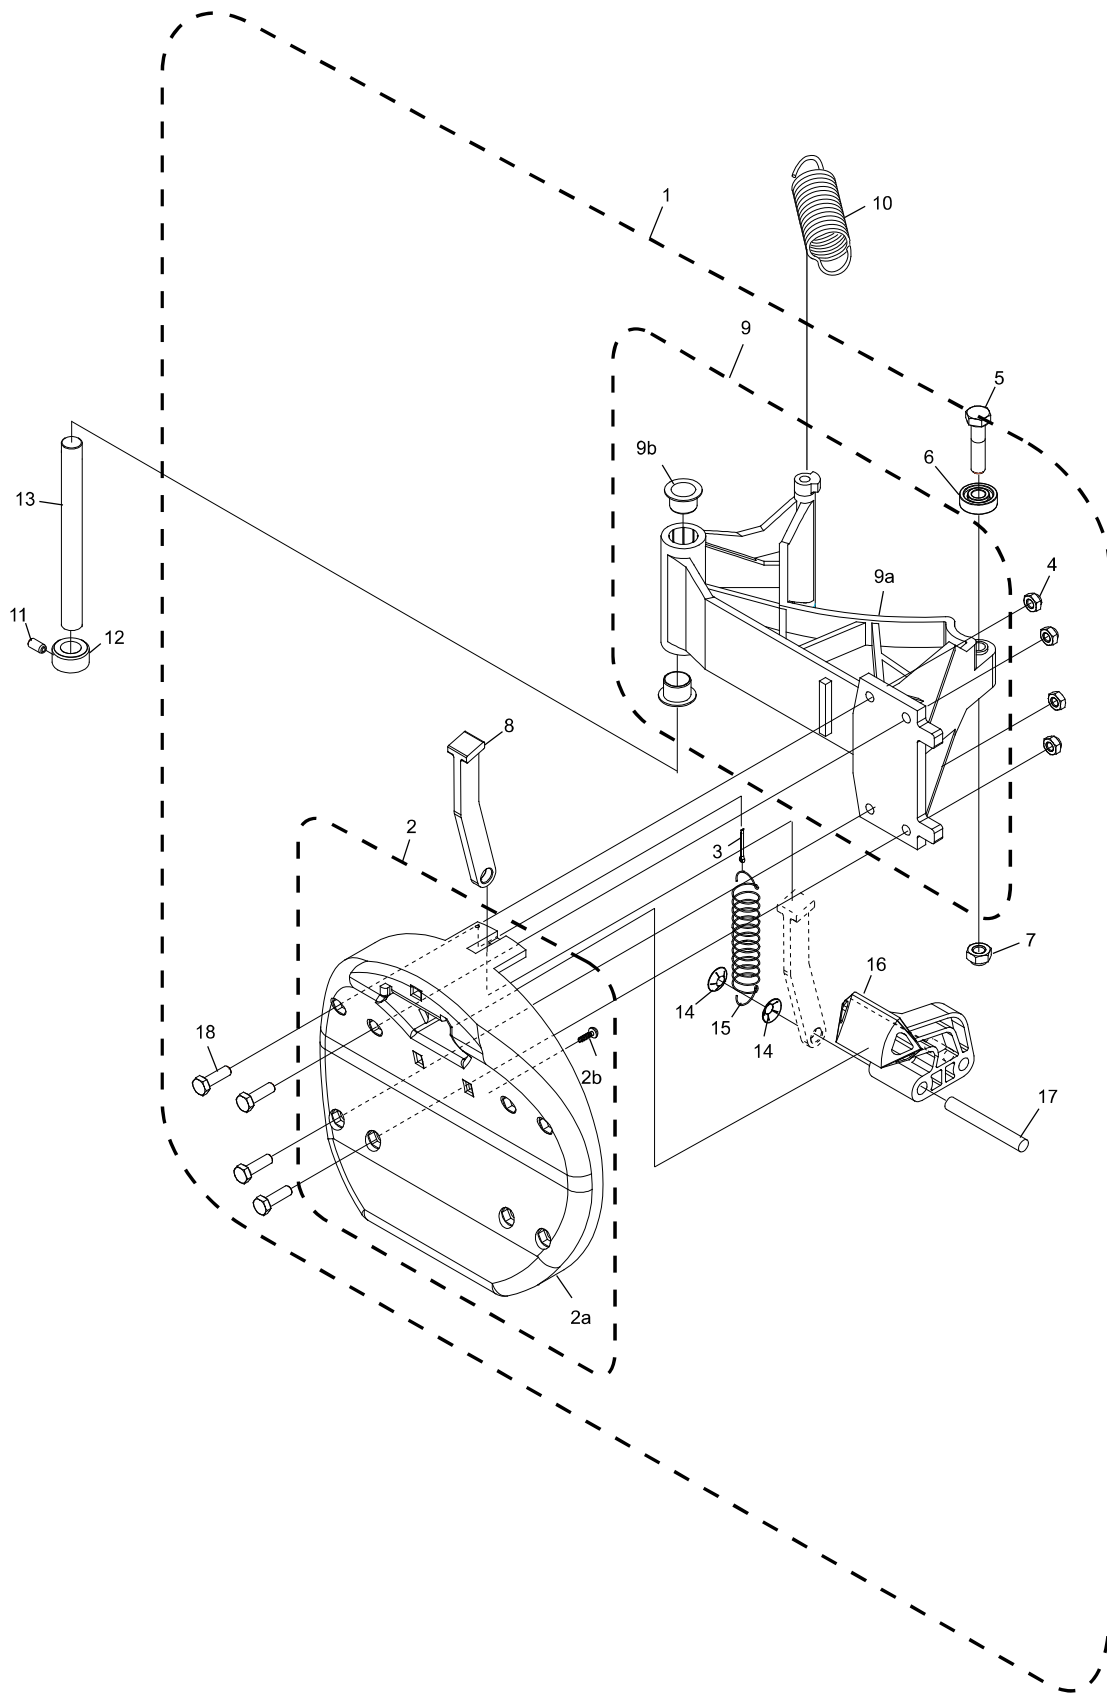

Index No.	Part No.	Package / Order Reference	Description
1.	47-035555-009		Ball Door Assembly w/Arm, L.H.
2.	47-031054-002		Ball Door Assembly
	2a. 47-031054-C01		Ball Door - only
	2b. 11-054463-000		Self Tapping Screw (KB30 x 7 mm)
3.	11-051793-000		Split Pin
4.	11-051743-000		(M6) Locknut
5.	11-051067-000		Hex Head Cap Screw (M8 x 35 mm)
6.	11-430046-000		Bearing
7.	11-051743-000		Locknut
8.	47-031822-004		Lever
9.	47-031058-001		Arm w/Bushings
	9a. 47-035099-001		Arm
	9b. 47-034842-004		Bushing
10.	47-030276-004		Tension Spring
11.	11-053101-001		Set Screw
12.	11-053622-000		Stop Ring
13.	47-035238-004		Ball Door Arm, Shaft
14.	11-053477-001		Speed Nut
15.	47-034767-004		Spring
16.	47-031056-003		Ball Door Key, L.H.
17.	47-031091-004		Shaft
18.	11-051018-000		Hex Head Cap Screw (M6 x 20 mm)

Ball Door/Lock Assembly, Left Hand (Subway)

Ball Door/Lock Assembly, Left Hand (Subway)